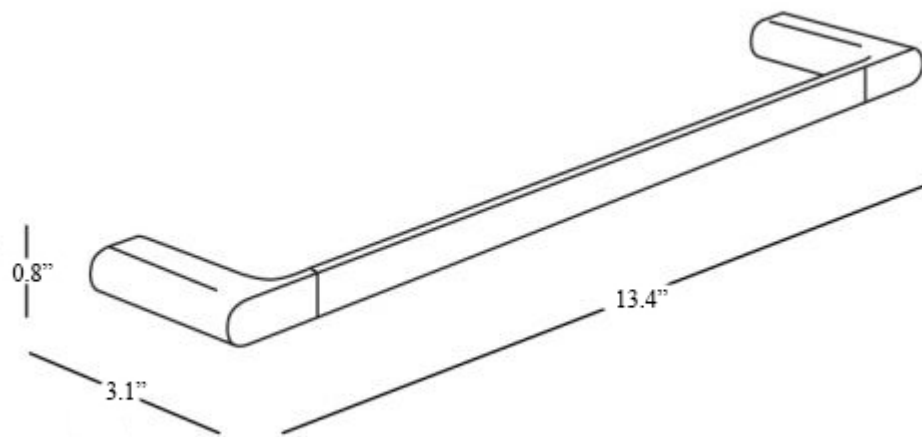

Mito A2018A

Features

- Towel Bar
- Available in 4 Finishes: Polished Chrome, Brushed Nickel, Polished Chrome/Black, Polished Chrome/White
- Solid Brass Base
- Premium Metal Construction for Durability and Reliability
- Screw installation or Easy Glue (Self-Adhesive) Installation (No Drilling Required)
- Installation Hardware Included
- Designer Collection
- Made in Italy

Polished Chrome/White

Polished Chrome/Black

* WS Bath Collections reserves the right to revise dimensions or information on this sheet without notice

Collection Mito	Model Mito A2018A	Dimensions Metric <i>1 inch = 2.54 cm</i> <i>1 inch = 25.4 mm</i>	 1051 Lea Drive - Collegeville, PA 19426 Tel. 215 513 9400 - Fax 610 831 0215 www.ws bathcollections.com - info@ws bathcollections.com
---------------------------	-------------------------------	--	---

Collection
Mito

Model |
Mito A2018A

Dimensions Metric
1 inch = 2.54 cm
1 inch = 25.4 mm

WS[®]
BATH
COLLECTIONS

1051 Lea Drive - Collegeville, PA 19426
Tel. 215 513 9400 - Fax 610 831 0215
www.ws bathcollections.com - info@ws bathcollections.com