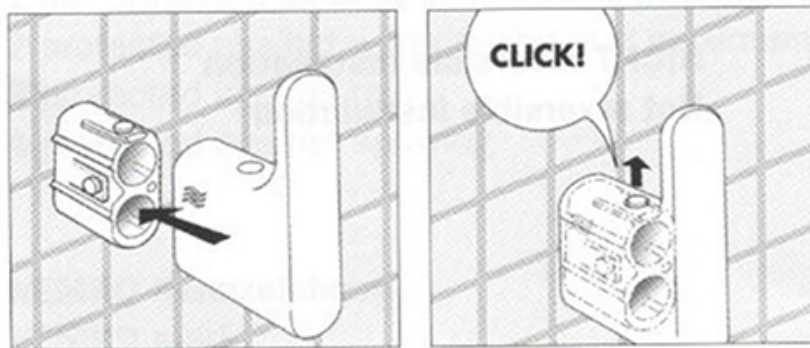

Mito A2018A

Features

- Towel Bar
- Available in 4 Finishes: Polished Chrome, Brushed Nickel, Polished Chrome/Black, Polished Chrome/White
- Solid Brass Base
- Premium Metal Construction for Durability and Reliability
- Screw installation or Easy Glue (Self-Adhesive) Installation (No Drilling Required)
- Installation Hardware Included
- Designer Collection
- Made in Italy

Polished Chrome/White

Polished Chrome/Black

* WS Bath Collections reserves the right to revise dimensions or information on this sheet without notice

Collection Mito	Model Mito A2018A	Dimensions Metric <i>1 inch = 2.54 cm</i> <i>1 inch = 25.4 mm</i>	 1051 Lea Drive - Collegeville, PA 19426 Tel. 215 513 9400 - Fax 610 831 0215 www.ws bathcollections.com - info@ws bathcollections.com
---------------------------	-------------------------------	--	---

Collection
Mito

Model |
Mito A2018A

Dimensions Metric
1 inch = 2.54 cm
1 inch = 25.4 mm

WS[®]
BATH
COLLECTIONS

1051 Lea Drive - Collegeville, PA 19426
Tel. 215 513 9400 - Fax 610 831 0215
www.ws bathcollections.com - info@ws bathcollections.com