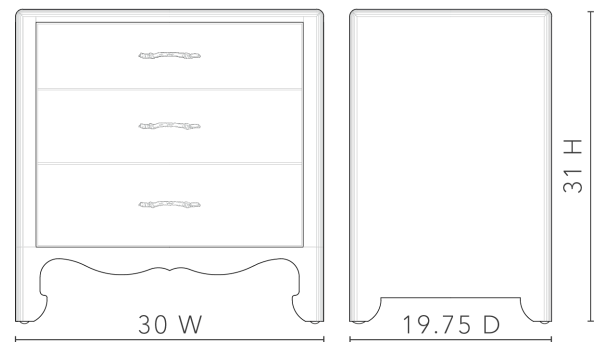

Gianna 3-Drawer End Table, Sand White

GNA-I3O-469-88

- 30W x 19.75D x 31H
- Clear Lacquered Bleached Grasscloth
- Polished Brass Finished Cast Metal
- Finished Back, Soft Close Undermount Glides

Sand
White