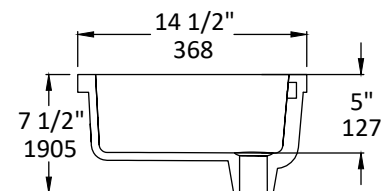

## Specifications:

<b>Installation:</b>	Undercounter
<b>Interior Dimensions:</b>	21 3/8" w x 12 1/4" d x 5" h
<b>Exterior Dimensions:</b>	23 5/8" w x 14 1/2" d x 7 1/2" h
<b>Material:</b>	Porcelain
<b>Weight:</b>	20 lbs
<b>Overflow:</b>	Yes
<b>Finishes:</b>	001 - White
<b>Faucet Holes:</b>	n/a
<b>Drain Hole Size:</b>	Ø 1 3/4"
<b>Cutout Size:</b>	20 7/8" x 11 3/4" (template available upon request)

## Recommended Items:

- European drain with overflow
  - 7100-130F
  - 7100-160F

LACAVA reserves the right to revise any dimension or information on this sheet without notice. Dimensions are nominal and may vary within an industry accepted tolerance of 1/4". Drawings provided herein are meant to give the user an idea of the product and are not made to scale.