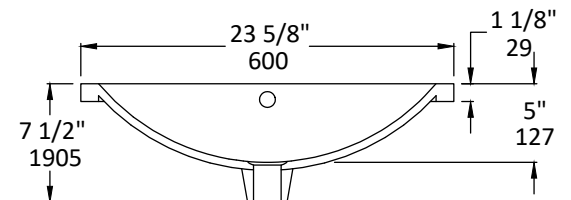

## Specifications:

<b>Installation:</b>	Undercounter
<b>Interior Dimensions:</b>	21 3/8" w x 12 1/4" d x 5" h
<b>Exterior Dimensions:</b>	23 5/8" w x 14 1/2" d x 7 1/2" h
<b>Material:</b>	Porcelain
<b>Weight:</b>	20 lbs
<b>Overflow:</b>	Yes
<b>Finishes:</b>	001 - White
<b>Faucet Holes:</b>	n/a
<b>Drain Hole Size:</b>	Ø 1 3/4"
<b>Cutout Size:</b>	20 7/8" x 11 3/4" (template available upon request)

## Recommended Items:

- European drain with overflow
  - 7100-130F
  - 7100-160F

LACAVA reserves the right to revise any dimension or information on this sheet without notice. Dimensions are nominal and may vary within an industry accepted tolerance of 1/4". Drawings provided herein are meant to give the user an idea of the product and are not made to scale.