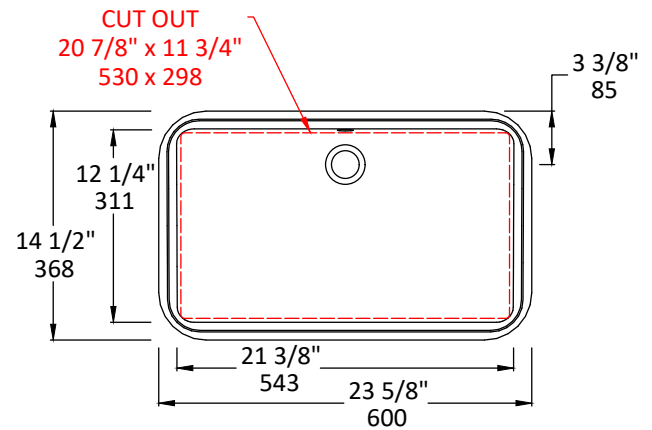

## Specifications:

<b>Installation:</b>	Undercounter
<b>Interior Dimensions:</b>	21 3/8" w x 12 1/4" d x 5" h
<b>Exterior Dimensions:</b>	23 5/8" w x 14 1/2" d x 7 1/2" h
<b>Material:</b>	Porcelain
<b>Weight:</b>	20 lbs
<b>Overflow:</b>	Yes
<b>Finishes:</b>	001 - White
<b>Faucet Holes:</b>	n/a
<b>Drain Hole Size:</b>	Ø 1 3/4"
<b>Cutout Size:</b>	20 7/8" x 11 3/4" (template available upon request)

## Features:

- Porcelain sink with overflow
- Double glazed
- Requires a template or physical presence for correct cut-out

## Recommended Items:

- European drain with overflow
  - 7100-130F
  - 7100-160F

LACAVA reserves the right to revise any dimension or information on this sheet without notice. Dimensions are nominal and may vary within an industry accepted tolerance of 1/4". Drawings provided herein are meant to give the user an idea of the product and are not made to scale.