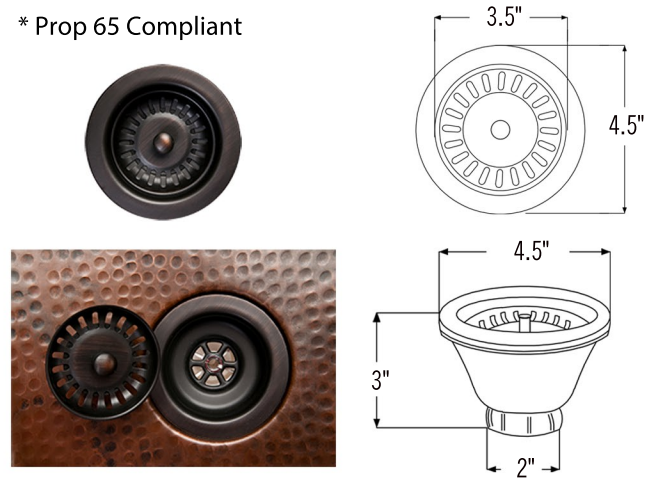

* ORB: Oil Rubbed Bronze

SINK DETAILS (Model# K70DB33199-SD5)

- * 33" Hammered Copper Kitchen 70/30 Double Basin Sink with Short 5" Divider
- * Color: Oil Rubbed Bronze
- * Outer Dimension: 33" x 19" x 9"
- * Inner Dimension: L: 21" x 17" x 9" | R: 9" x 17" x 9"
- * Rim: 1"
- * Drain Opening: 3.5" Standard
- * Material Gauge: 14
- * CODE / STANDARD COMPLIANCE: IAPMO / cUPC LISTED

PACKAGE INCLUDES THE FOLLOWING ITEMS:

- * 33" Hammered Copper Kitchen 70/30 Double Basin Sink with Short 5" Divider (Model# K70DB33199-SD5)
- * 3.5" Garbage Disposal Drain w/ Basket / ORB Finish (Model# D-130ORB)
- * 3.5" Kitchen Basket Strainer Drain / ORB Finish (Model# D-132ORB)
- * Oil Rubbed Bronze Installation Silicone (Model# C900-ORB)
- * Copper Sink Wax (Model# W900-WAX)

* ORB: Oil Rubbed Bronze

DRAIN #1 DETAILS (Model# D-130ORB)

- * 3.5" Deluxe Garbage Disposal Drain w/ Basket
- * Color: Oil Rubbed Bronze
- * Outer Dimension: 4.5" x 2.25"
- * Inner Dimension: 3.5"
- * Installation Type: Insinkerator Brand Compatible
- * Material: Brass
- * Prop 65 Compliant

SILICONE DETAILS (Model# C900-ORB)

- * Neutral Cure Installation Silicone
- * Size: 4.7 OZ
- * Matches a Variety of Different Styled Sinks and Drains

COPPER SINK WAX DETAILS (Model# W900-WAX)

- * Copper Sink Wax Protectant
- * Made from Natural Bee's Wax
- * No Wax Build Up Ever!
- * Hard Water Protection
- * Works great on a variety of different surfaces: