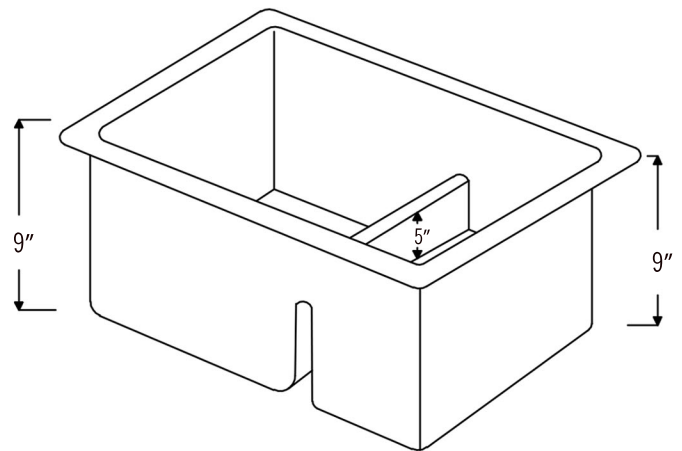

PACKAGE INCLUDES THE FOLLOWING ITEMS:

- * 33" Hammered Copper Kitchen 70/30 Double Basin Sink with Short 5" Divider (Model# K70DB33199 SD5)
- * 3.5" Garbage Disposal Drain w/ Basket / ORB Finish (Model# D-130ORB)
- * 3.5" Kitchen Basket Strainer Drain / ORB Finish (Model# D-132ORB)
- * Oil Rubbed Bronze Installation Silicone (Model# C900 ORB)
- * Copper Sink Wax (Model# W900-WAX)

* ORB: Oil Rubbed Bronze

SINK DETAILS (Model# K70DB33199-SD5)

- * 33" Hammered Copper Kitchen 70/30 Double Basin Sink with Short 5" Divider
- * Color: Oil Rubbed Bronze
- * Outer Dimension: 33" x 19" x 9"
- * Inner Dimension: L: 21" x 17" x 9" | R: 9" x 17" x 9"
- * Rim: 1"
- * Drain Opening: 3.5" Standard
- * Material Gauge: 14
- * CODE / STANDARD COMPLIANCE: IAPMO / cUPC LISTED

PACKAGE INCLUDES THE FOLLOWING ITEMS:

- * 33" Hammered Copper Kitchen 70/30 Double Basin Sink with Short 5" Divider (Model# K70DB33199-SD5)
- * 3.5" Garbage Disposal Drain w/ Basket / ORB Finish (Model# D-130ORB)
- * 3.5" Kitchen Basket Strainer Drain / ORB Finish (Model# D-132ORB)
- * Oil Rubbed Bronze Installation Silicone (Model# C900-ORB)
- * Copper Sink Wax (Model# W900-WAX)

* ORB: Oil Rubbed Bronze

DRAIN #1 DETAILS (Model# D-130ORB)

- * 3.5" Deluxe Garbage Disposal Drain w/ Basket
- * Color: Oil Rubbed Bronze
- * Outer Dimension: 4.5" x 2.25"
- * Inner Dimension: 3.5"
- * Installation Type: Insinkerator Brand Compatible
- * Material: Brass
- * Prop 65 Compliant