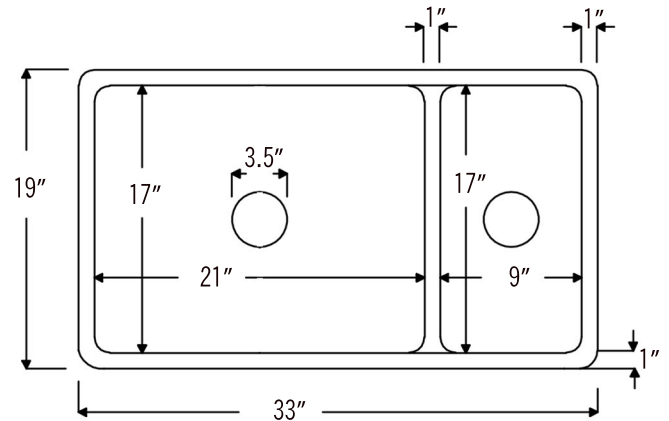

PACKAGE INCLUDES THE FOLLOWING ITEMS:

- * 33" Hammered Copper Kitchen 70/30 Double Basin Sink with Short 5" Divider (Model# K70DB33199 SD5)
- * 3.5" Garbage Disposal Drain w/ Basket / ORB Finish (Model# D-130ORB)
- * 3.5" Kitchen Basket Strainer Drain / ORB Finish (Model# D-132ORB)
- * Oil Rubbed Bronze Installation Silicone (Model# C900 ORB)
- * Copper Sink Wax (Model# W900-WAX)

* ORB: Oil Rubbed Bronze

SINK DETAILS (Model# K70DB33199-SD5)

- * 33" Hammered Copper Kitchen 70/30 Double Basin Sink with Short 5" Divider
- * Color: Oil Rubbed Bronze
- * Outer Dimension: 33" x 19" x 9"
- * Inner Dimension: L: 21" x 17" x 9" | R: 9" x 17" x 9"
- * Rim: 1"
- * Drain Opening: 3.5" Standard
- * Material Gauge: 14
- * CODE / STANDARD COMPLIANCE: IAPMO / cUPC LISTED

PACKAGE INCLUDES THE FOLLOWING ITEMS:

- * 33" Hammered Copper Kitchen 70/30 Double Basin Sink with Short 5" Divider (Model# K70DB33199-SD5)
- * 3.5" Garbage Disposal Drain w/ Basket / ORB Finish (Model# D-130ORB)
- * 3.5" Kitchen Basket Strainer Drain / ORB Finish (Model# D-132ORB)
- * Oil Rubbed Bronze Installation Silicone (Model# C900-ORB)
- * Copper Sink Wax (Model# W900-WAX)

* ORB: Oil Rubbed Bronze

DRAIN #1 DETAILS (Model# D-130ORB)

- * 3.5" Deluxe Garbage Disposal Drain w/ Basket
- * Color: Oil Rubbed Bronze
- * Outer Dimension: 4.5" x 2.25"
- * Inner Dimension: 3.5"
- * Installation Type: Insinkerator Brand Compatible
- * Material: Brass
- * Prop 65 Compliant