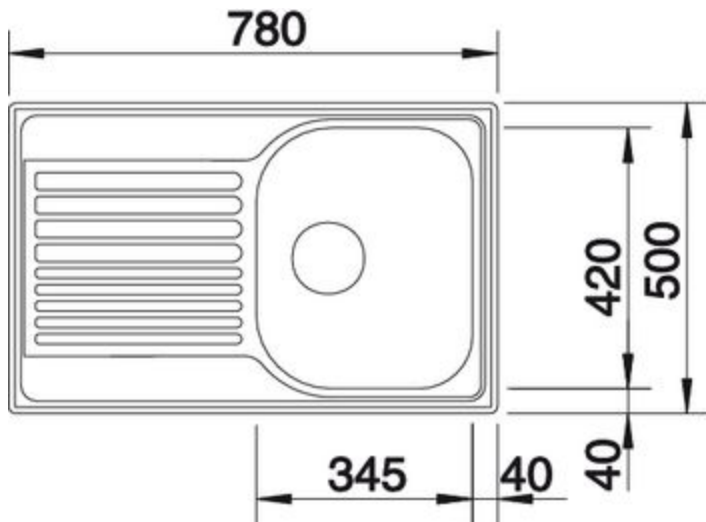

BLANCO TIPO 45 S Compact

Item No. BL467949

Pros

A new definition of comfort

- Large bowl sizes
- Functional design
- Specific drainboard pattern

Surfaces

Stainless steel
18/10

Stainless steel 18/10

reversible

Item No. BL467949

Details

Top View

Front View

Side View

Scope of supply

with 3 1/2" basket strainer waste kit

Design tips

Cabinet Width: 45 cm

Bowl depth: 170 mm

Cut out size: 762 x 482 x R15

Universal handing

Taps

BLANCO FELISA

chrome
BM2900CH