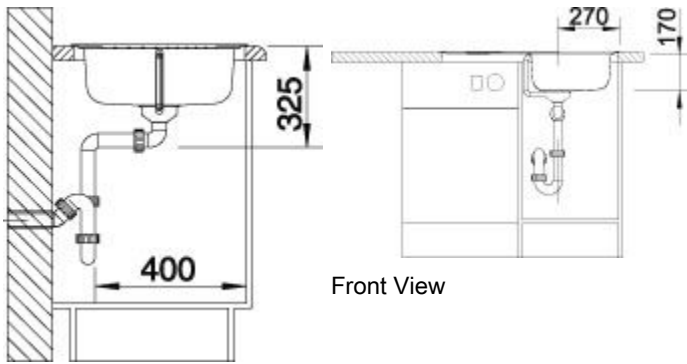

BLANCO TIPO 45 S Compact

Item No. BL467949

Pros

A new definition of comfort

- Large bowl sizes
- Functional design
- Specific drainboard pattern

Surfaces

Stainless steel
18/10

Stainless steel 18/10

reversible

Item No. BL467949

Details

Top View

Front View

Side View

Scope of supply

with 3 1/2" basket strainer waste kit

Design tips

Cabinet Width: 45 cm

Bowl depth: 170 mm

Cut out size: 762 x 482 x R15

Universal handing

Taps

BLANCO FELISA

chrome
BM2900CH