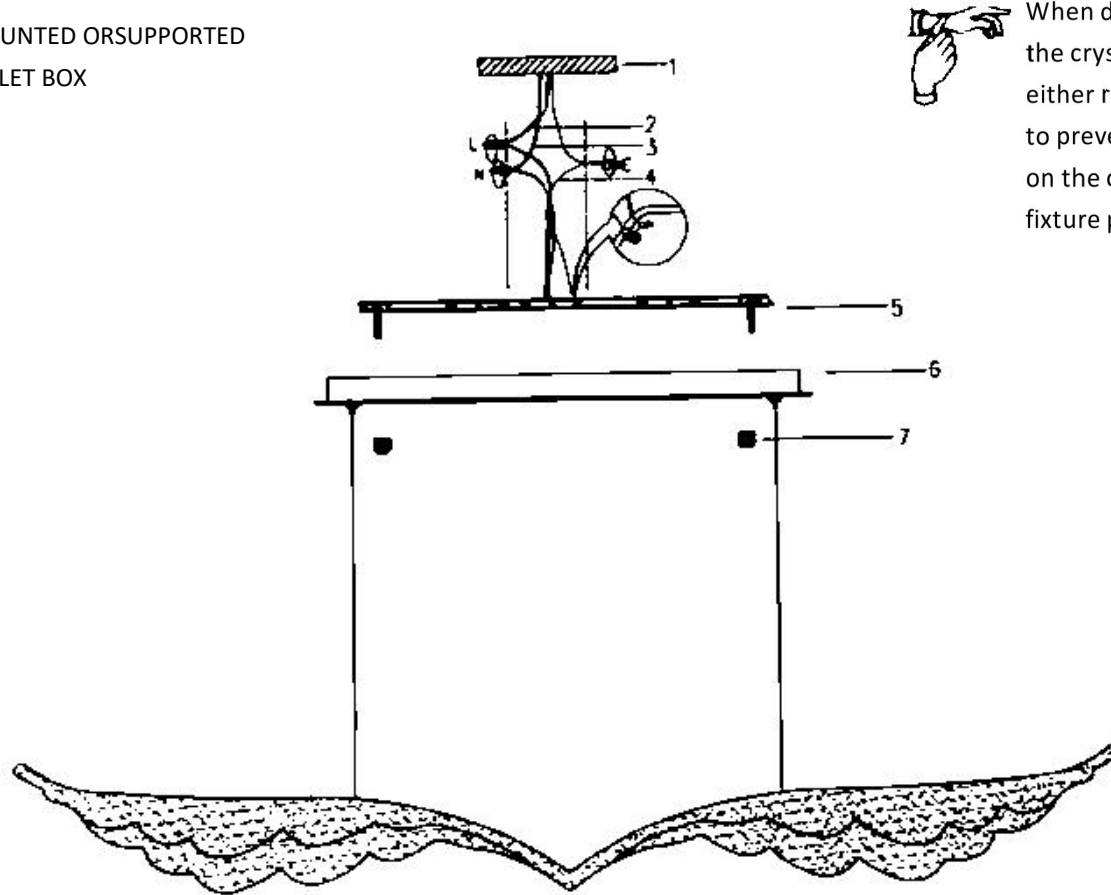

MODEL: L1200mm L:LED

### CANOPY INSTALLATION DIAGRAM

THIS LUMINAIRE MUST BE MOUNTED OR SUPPORTED INDEPENDENTLY OF AN OUTLET BOX

1. ceiling
2. Wire
3. Earth Wire
4. Ground Wire
5. Crossbar
6. chassis
7. squid

When dressing the chandelier with the crystals please remember to wear either rubber or cotton gloves So as to prevent any damage or smudging on the crystals. Before dressing the fixture please insert light bulbs.

Please read all instructions carefully Before you proceed to install make sure that the power supply is turned off and remains off until installation is complete.

An individual grounding conductor of a chain-and canopy suspended luminaire shall be interwoven through the chain from the luminaire to the canopy.