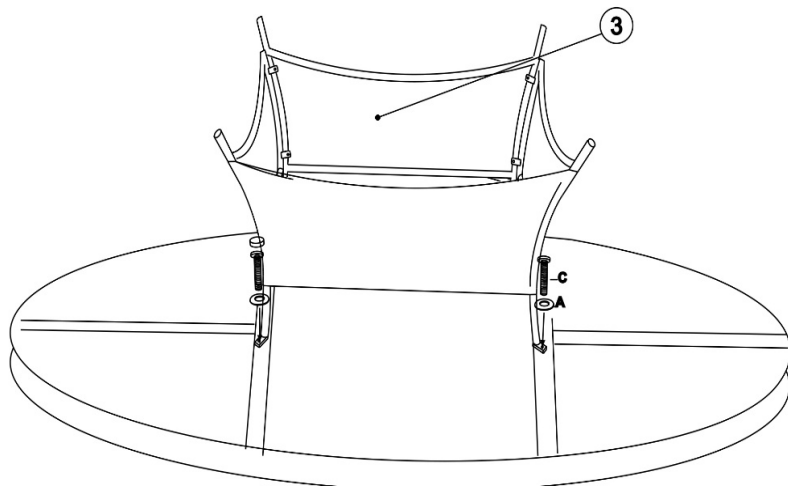

Ref	Dimensions	Visual	Qty
4	81*33cm		2
5	45*22*2.5cm		2
6	ø45*18cm		1

WICKER OVAL DINING TABLE

Assembly instructions

Fixtures and fittings
supplied(actual size)

Ref	Dimensions	Qty
A	∅6*1mm	12
B	22*66mm	1
C	1/4x25mm	12

WICKER OVAL DINING TABLE

Assembly instructions

1

Tip - Do not fully tighten the bolts until the item is fully assembled.

C x 8

1/4 x 25mm

A x 8

ø16 x 1.0mm

B x 1

22 x 66 mm

2

C x 4

1/4 x 25mm

A x 4

ø16 x 1.0mm

B x 1

22 x 66 mm

- Remember to fully tighten all bolts before turning over.

WICKER OVAL DINING TABLE

Assembly instructions

3