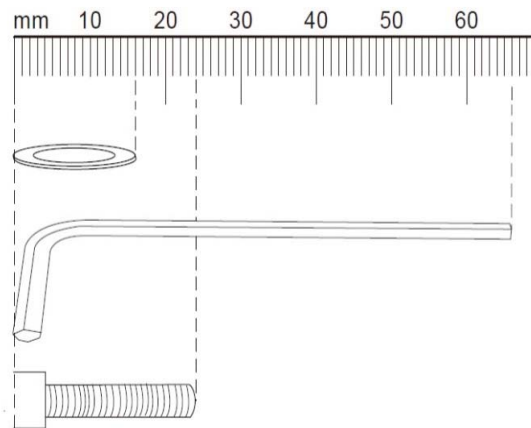

WICKER OVAL DINING TABLE

Assembly instructions

GETTING TO KNOW YOUR PRODUCT

Components supplied. Please use this guide if you require replacement parts.

Ref	Dimensions	Visual	Qty
1	180*120*0.8cm		1
2	180*120*6cm		1
3	72*66cm		2

Ref	Dimensions	Visual	Qty
4	81*33cm		2
5	45*22*2.5cm		2
6	ø45*18cm		1

WICKER OVAL DINING TABLE

Assembly instructions

Fixtures and fittings
supplied(actual size)

Ref	Dimensions	Qty
A	∅6*1mm	12
B	22*66mm	1
C	1/4x25mm	12

WICKER OVAL DINING TABLE

Assembly instructions

1

Tip - Do not fully tighten the bolts until the item is fully assembled.

C x 8

1/4 x 25mm

A x 8

ø16 x 1.0mm

B x 1

22 x 66 mm

2

C x 4

1/4 x 25mm

A x 4

ø16 x 1.0mm

B x 1