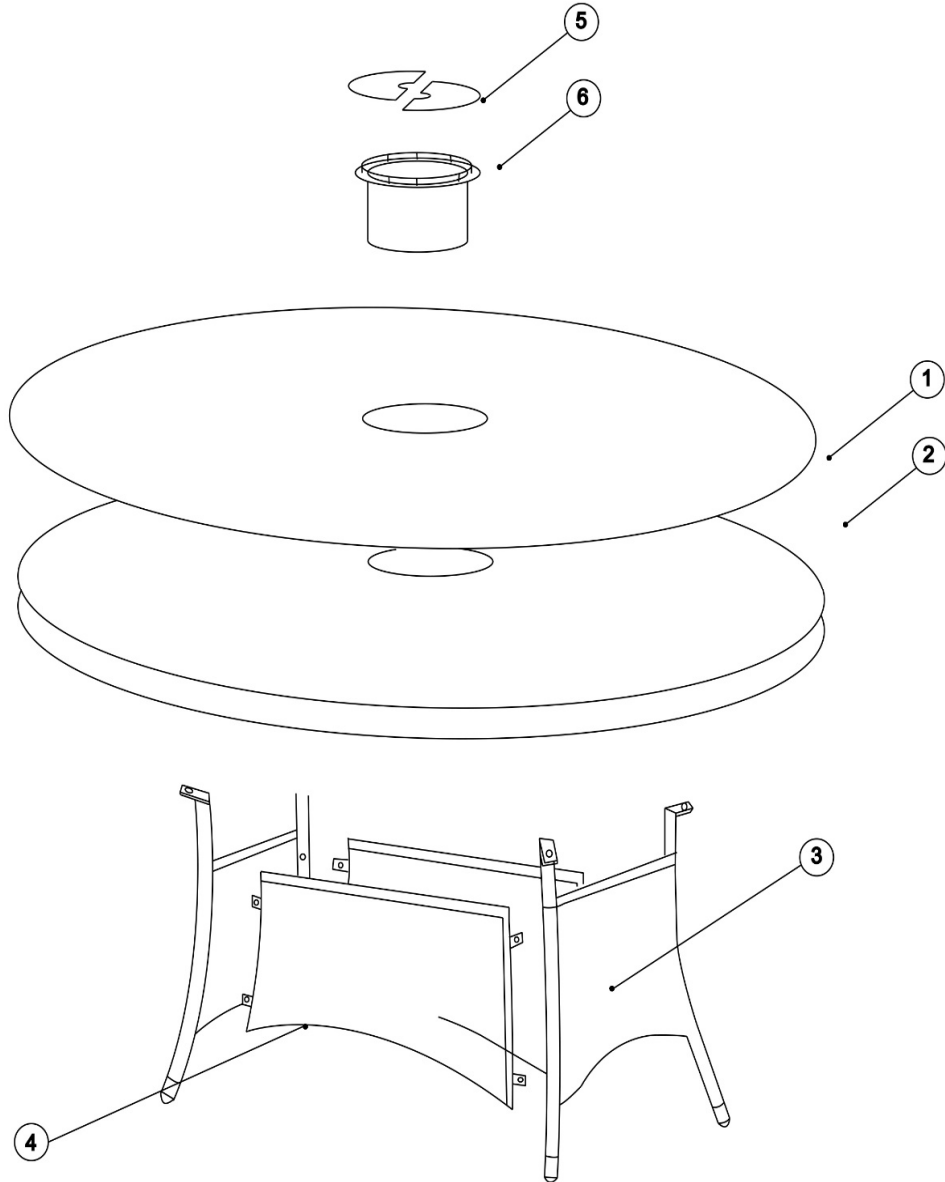

WICKER OVAL DINING TABLE

Assembly instructions

GETTING TO KNOW YOUR PRODUCT

Components supplied. Please use this guide if you require replacement parts.

Ref	Dimensions	Visual	Qty
1	180*120*0.8cm		1
2	180*120*6cm		1
3	72*66cm		2

Ref	Dimensions	Visual	Qty
4	81*33cm		2
5	45*22*2.5cm		2
6	ø45*18cm		1

WICKER OVAL DINING TABLE

Assembly instructions

Fixtures and fittings
supplied(actual size)

Ref	Dimensions	Qty
A	∅6*1mm	12
B	22*66mm	1
C	1/4x25mm	12

WICKER OVAL DINING TABLE

Assembly instructions

1

Tip - Do not fully tighten the bolts until the item is fully assembled.

C x 8

1/4 x 25mm

A x 8

ø16 x 1.0mm

22 x 66 mm

- Remember to fully tighten all bolts before turning over.

WICKER OVAL DINING TABLE

Assembly instructions

3