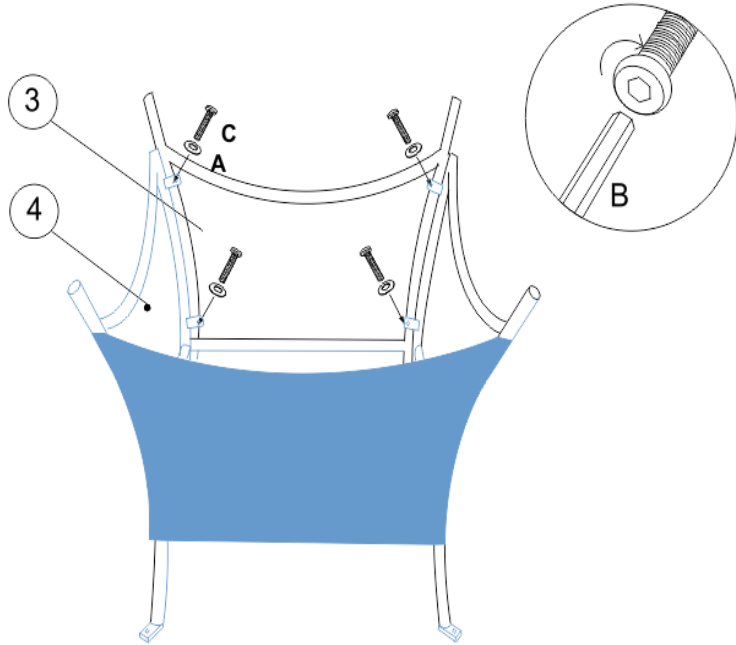

Ref	Dimensions	Visual	Qty
4	81*33cm		2
5	45*22*2.5cm		2
6	ø45*18cm		1

WICKER OVAL DINING TABLE

Assembly instructions

Fixtures and fittings
supplied(actual size)

Ref	Dimensions	Qty
A	∅6*1mm	12
B	22*66mm	1
C	1/4x25mm	12

WICKER OVAL DINING TABLE

Assembly instructions

1

Tip - Do not fully tighten the bolts until the item is fully assembled.

C x 8

1/4 x 25mm

A x 8

ø16 x 1.0mm

B x 1

22 x 66 mm

2

C x 4

1/4 x 25mm

A x 4

ø16 x 1.0mm

B x 1

22 x 66 mm

- Remember to fully tighten all bolts before turning over.

WICKER OVAL DINING TABLE

Assembly instructions

3