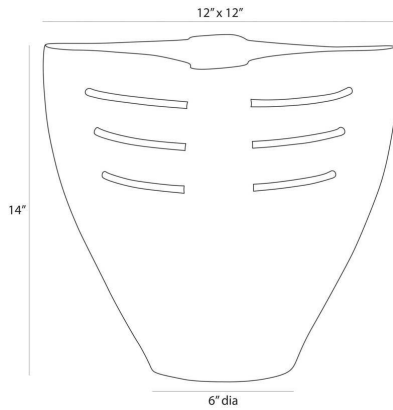

# ARTERIO RS

## JERUSA VASE

AVI07  
H: 14 IN, W: 12 IN, D: 12 IN,  
Blackened

An oversized blackened cast aluminum vessel is pierced with antique brass accents creating an illusion of rings intersecting its pinched form. A glass liner allows for displaying a floral arrangement or potted plant. Finish will vary.

### DIMENSIONS

Foot Print	Dia: 6.00 IN
------------	--------------

### SHIPPING

Product Weight	9.7 lbs
Gross Weight 1	15.55 lbs
Shipping Box 1	H: 39 IN, L: 41 IN, W: 54 IN