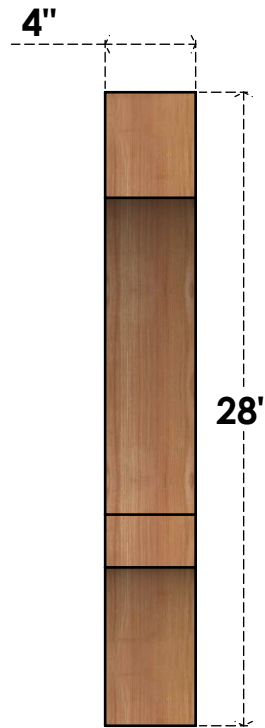

BRC04X22X28BOA00RWR

4"W X 22"D X 28"H BALBOA ROUGH SAWN BRACE, WESTERN RED CEDAR

SIDE

FRONT

EKENA MILLWORK
 2300 WEST MAIN ST.
 CLARKSVILLE, TX 75426
 TOLL FREE: 866-607-0453
 WWW.EKENAMILLWORK.COM

NOTES

1. INSTALLATION TO BE COMPLETED IN ACCORDANCE WITH MANUFACTURER'S SPECIFICATIONS.
2. DRAWING MAY NOT BE TO SCALE
3. THIS DRAWING IS INTENDED FOR DESIGN AND PLANNING PURPOSES ONLY.
4. ALL INFORMATION CONTAINED HEREIN WAS CURRENT AT THE TIME OF DEVELOPMENT BUT MUST BE REVIEWED AND APPROVED BY THE PRODUCT MANUFACTURER TO BE CONSIDERED ACCURATE.
5. PRODUCTS ARE NOT KILN DRIED. THIS ITEM IS UNIQUE AND WILL CONTAIN THE NATURAL VARIATIONS THAT THE WOOD SPECIES OFFERS. THIS MAY RESULT IN VARIATIONS UP TO 1/4"