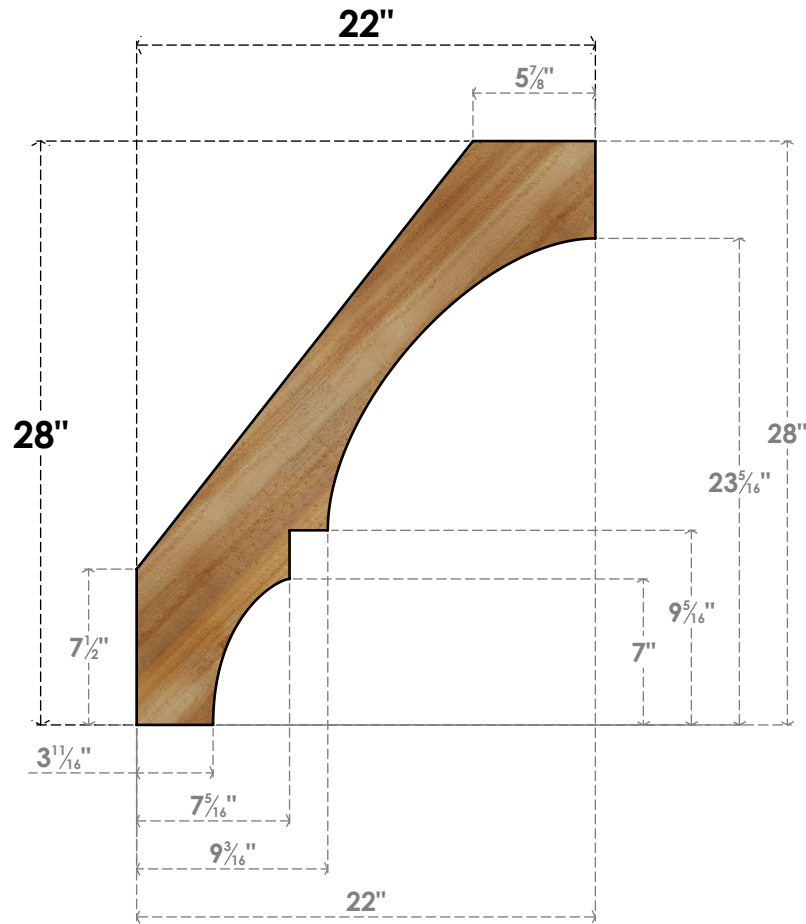

BRC04X22X28BOA00RWR

4"W X 22"D X 28"H BALBOA ROUGH SAWN BRACE, WESTERN RED CEDAR

SIDE

FRONT

EKENA MILLWORK
 2300 WEST MAIN ST.
 CLARKSVILLE, TX 75426
 TOLL FREE: 866-607-0453
 WWW.EKENAMILLWORK.COM

NOTES

1. INSTALLATION TO BE COMPLETED IN ACCORDANCE WITH MANUFACTURER'S SPECIFICATIONS.
2. DRAWING MAY NOT BE TO SCALE
3. THIS DRAWING IS INTENDED FOR DESIGN AND PLANNING PURPOSES ONLY.
4. ALL INFORMATION CONTAINED HEREIN WAS CURRENT AT THE TIME OF DEVELOPMENT BUT MUST BE REVIEWED AND APPROVED BY THE PRODUCT MANUFACTURER TO BE CONSIDERED ACCURATE.
5. PRODUCTS ARE NOT KILN DRIED. THIS ITEM IS UNIQUE AND WILL CONTAIN THE NATURAL VARIATIONS THAT THE WOOD SPECIES OFFERS. THIS MAY RESULT IN VARIATIONS UP TO 1/4"