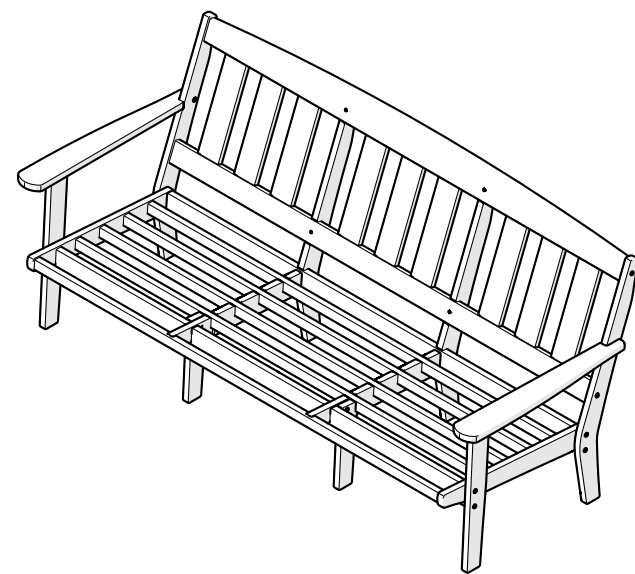

Assembly Instructions

TX4433X

Cape Cod Deep Seating Sofa

..... 20-Year Warranty

To view our full warranty, please visit
trexfurniture.com/warranty

..... Share your space

We love to see where our furniture ends up — snap a pic and share it with us on Facebook!
[facebook.com/trexfurniture](https://www.facebook.com/trexfurniture)