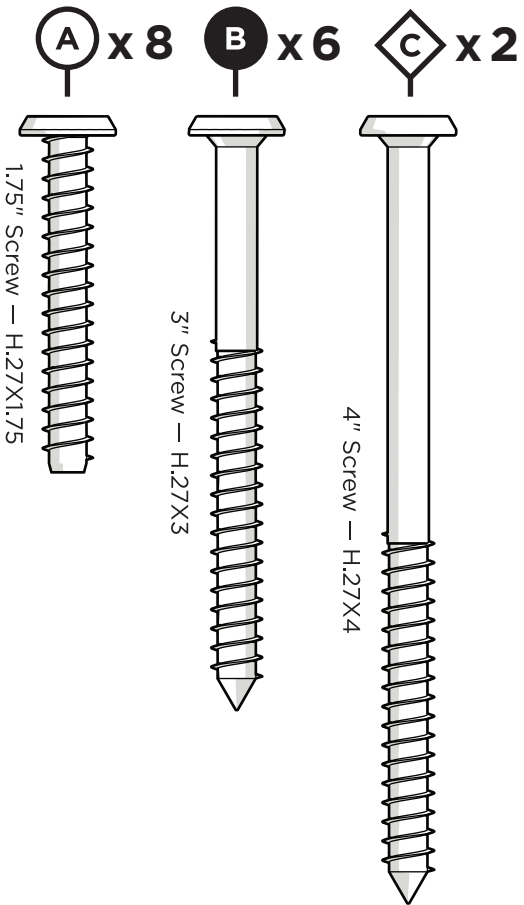

TOOLS

4mm hex key
(included)

4mm T-handle
hex key (included)

PARTS

1

2

3

4