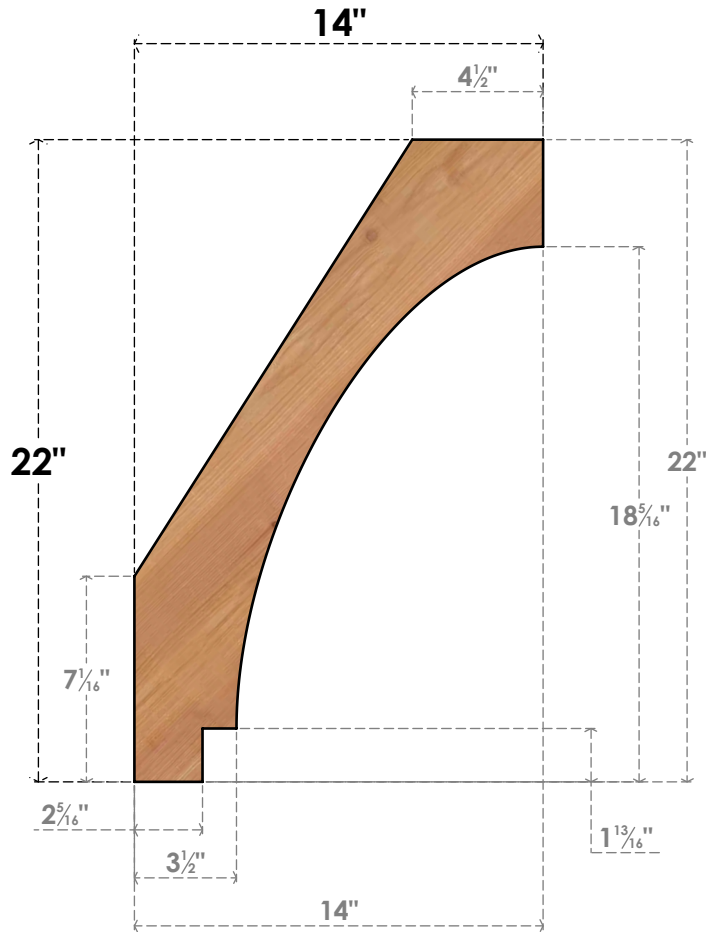

BRC04X14X22IMP00SWR

3 1/2"W X 14"D X 22"H IMPERIAL SMOOTH BRACE, WESTERN RED CEDAR

SIDE

FRONT

EKENA MILLWORK
 2300 WEST MAIN ST.
 CLARKSVILLE, TX 75426
 TOLL FREE: 866-607-0453
 WWW.EKENAMILLWORK.COM

NOTES