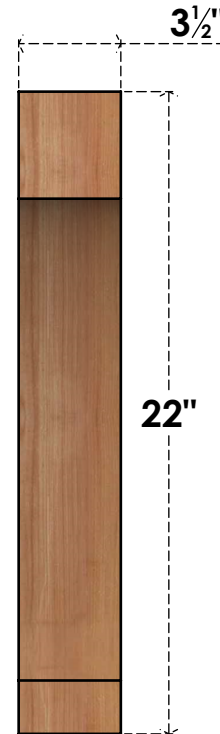

BRC04X14X22IMP00SWR

3 1/2"W X 14"D X 22"H IMPERIAL SMOOTH BRACE, WESTERN RED CEDAR

SIDE

FRONT

EKENA MILLWORK
 2300 WEST MAIN ST.
 CLARKSVILLE, TX 75426
 TOLL FREE: 866-607-0453
 WWW.EKENAMILLWORK.COM

NOTES

1. INSTALLATION TO BE COMPLETED IN ACCORDANCE WITH MANUFACTURER'S SPECIFICATIONS.
2. DRAWING MAY NOT BE TO SCALE
3. THIS DRAWING IS INTENDED FOR DESIGN AND PLANNING PURPOSES ONLY.
4. ALL INFORMATION CONTAINED HEREIN WAS CURRENT AT THE TIME OF DEVELOPMENT BUT MUST BE REVIEWED AND APPROVED BY THE PRODUCT MANUFACTURER TO BE CONSIDERED ACCURATE.
5. PRODUCTS ARE NOT KILN DRIED. THIS ITEM IS UNIQUE AND WILL CONTAIN THE NATURAL VARIATIONS THAT THE WOOD SPECIES OFFERS. THIS MAY RESULT IN VARIATIONS UP TO 1/4"