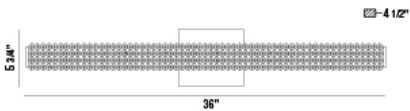

LRG LED WALL SCONCE,30W

Product Details

Finish	:	Chrome
Shade	:	Clear
Width	:	35.5"
Height	:	5"
Max Extension	:	4.25"
Est. Weight	:	9.02 lbs
IP Rating	:	20
Approval	:	cETLus

BULB DETAILS

No. of Bulbs	:	1
Bulb Type	:	LED
Bulb Voltage	:	120V
Bulb Wattage	:	30W
Bulb Socket	:	LED
Input Voltage	:	120V
Dimmable	:	Yes
Lumens	:	2700lm
Kelvin	:	3000K
CRI	:	90+
Bulb Included	:	Yes

Options Available

FINISH	SHADE
Chrome	Clear

TECHNICAL DETAILS

Canopy Length	:	6.5"
Canopy Width	:	6.5"
Canopy Height	:	1.25"
Driver	:	Es

PROJECT INFORMATION

Job Name: Date: Type:

Comments: