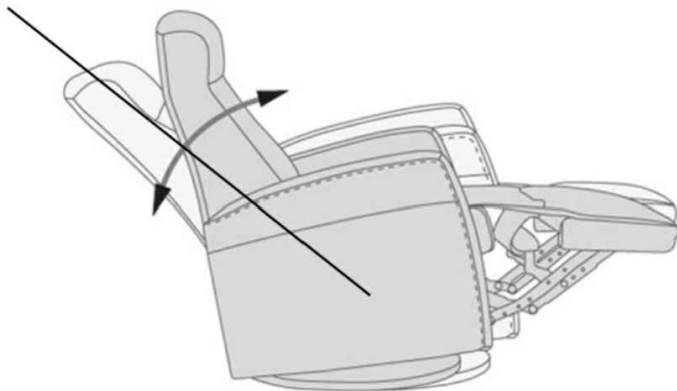

Reclined Max 145°

Distance from wall for full recline 6"

\*Rotate Chair 90° to fit through the door before attaching backrest