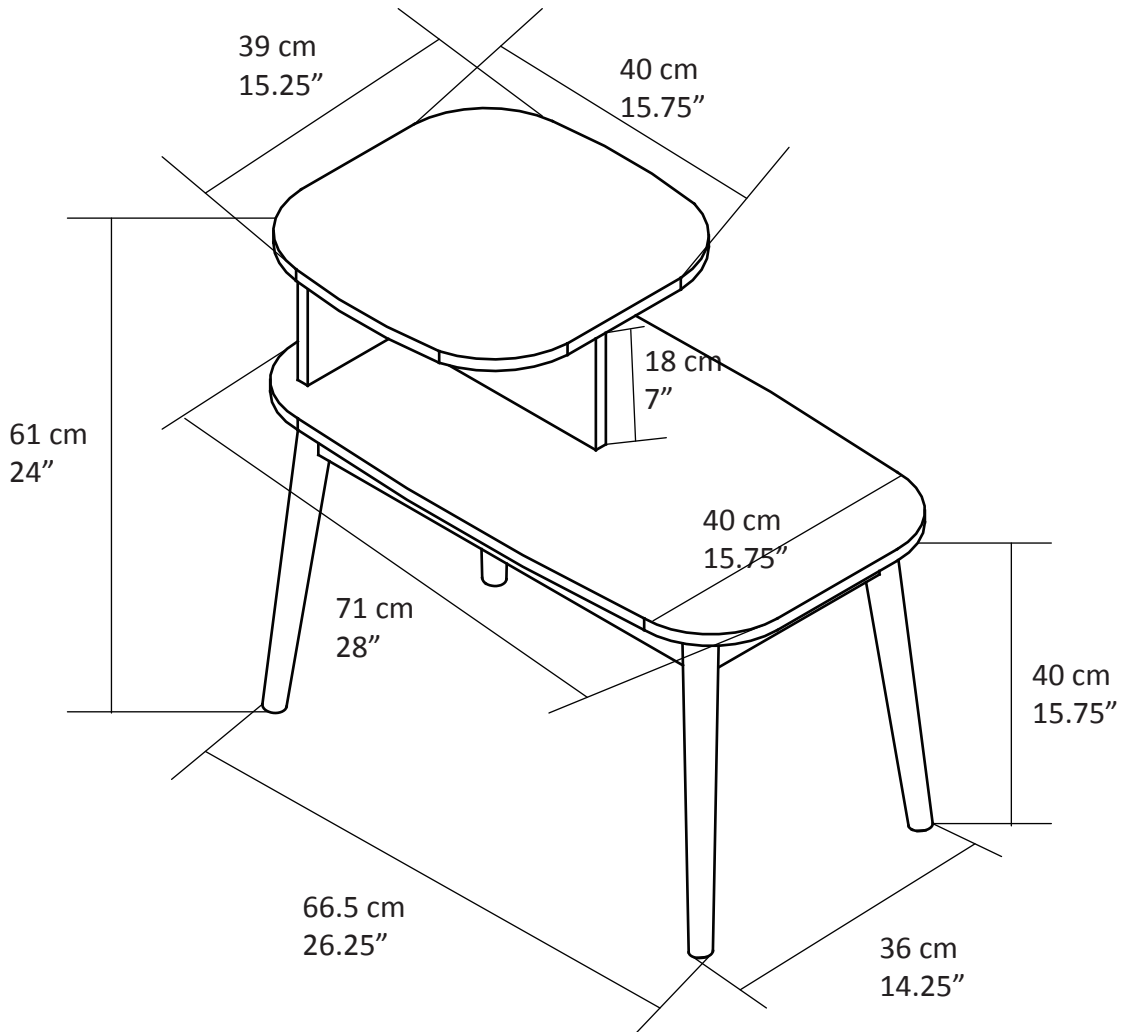

Product size chart

N.W. 17.6 lbs

Weight Capacity : 70 lbs