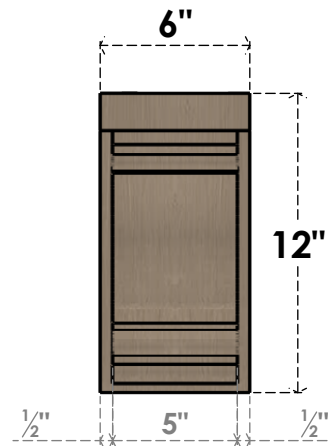

ITEM NUMBER: CORU06X18X12WARRCPR

6"W X 18"D X 12"H SERIES 3 CLASSIC WARREN ROUGH CEDAR TIMBERTHANE
FAUX WOOD CORBEL, PRIMED

SIDE PROFILE

FRONT PROFILE

ISOMETRIC

EKENA MILLWORK
2300 WEST MAIN ST.
CLARKSVILLE, TX 75426
TOLL FREE: 866-607-0453
WWW.EKENAMILLWORK.COM