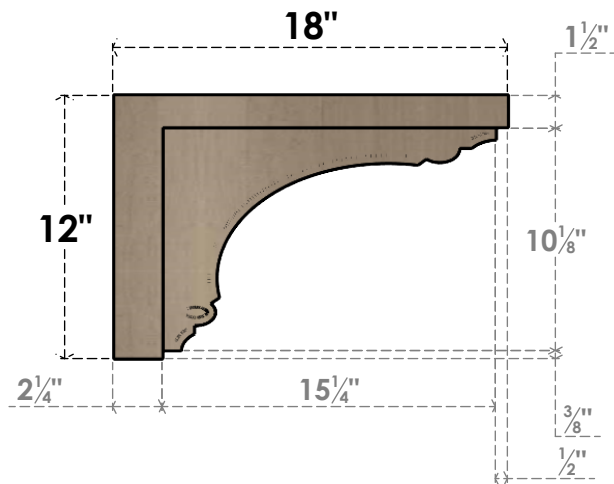

ITEM NUMBER: CORU06X18X12WARRCPR

6"W X 18"D X 12"H SERIES 3 CLASSIC WARREN ROUGH CEDAR TIMBERTHANE
FAUX WOOD CORBEL, PRIMED

SIDE PROFILE

FRONT PROFILE

ISOMETRIC

EKENA MILLWORK
2300 WEST MAIN ST.
CLARKSVILLE, TX 75426
TOLL FREE: 866-607-0453
WWW.EKENAMILLWORK.COM

NOTES

1. INSTALLATION TO BE COMPLETED IN ACCORDANCE WITH MANUFACTURER'S SPECIFICATIONS.
2. DRAWING MAY NOT BE TO SCALE
3. THIS DRAWING IS INTENDED FOR DESIGN AND PLANNING PURPOSES ONLY.
4. ALL INFORMATION CONTAINED HEREIN WAS CURRENT AT THE TIME OF DEVELOPMENT BUT MUST BE REVIEWED AND APPROVED BY THE PRODUCT MANUFACTURER TO BE CONSIDERED ACCURATE.
5. TIMBERTHANE ARCHITECTURAL PRODUCTS ARE MADE FROM HIGH DENSITY URETHANE AND COME FACTORY PRIMED