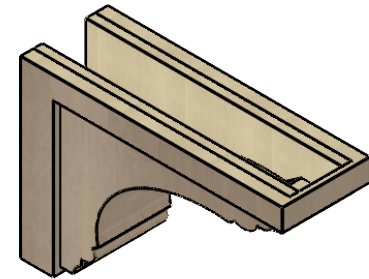

ITEM NUMBER: CORU06X18X12WARRCPR

6"W X 18"D X 12"H SERIES 3 CLASSIC WARREN ROUGH CEDAR TIMBERTHANE
FAUX WOOD CORBEL, PRIMED

SIDE PROFILE

FRONT PROFILE

ISOMETRIC

EKENA MILLWORK
2300 WEST MAIN ST.
CLARKSVILLE, TX 75426
TOLL FREE: 866-607-0453
WWW.EKENAMILLWORK.COM