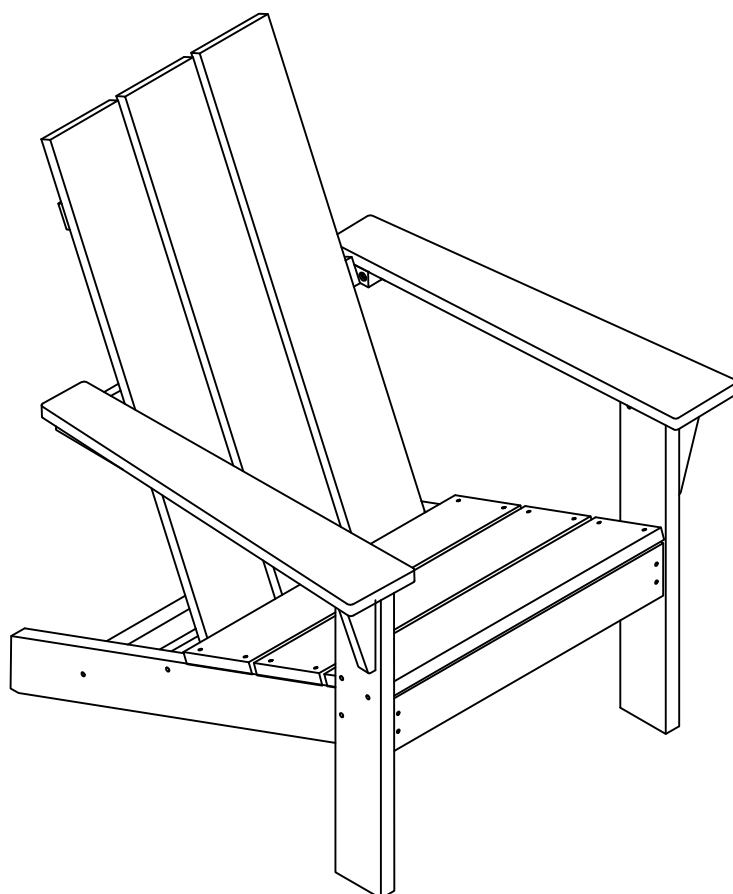

Customer Service: www.facebook.com/ATRartoreal

Assembly Video: <https://youtu.be/fFAkc_koqec>

E-mail: service@artoreal.com