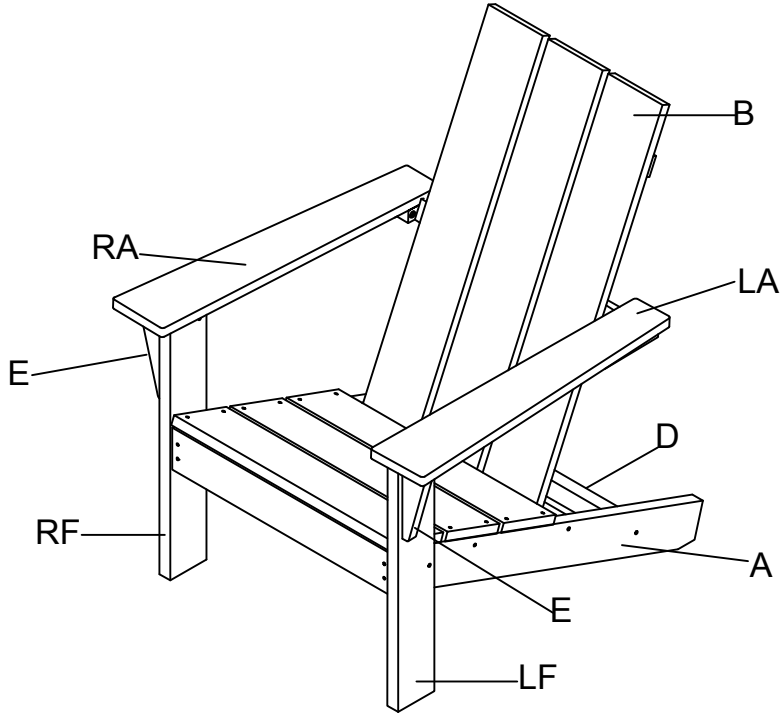

# ASSEMBLY INSTRUCTIONS MODEL: PE2301

## STRUCTURE DIAGRAM:

## CHAIR PARTS INCLUDED:

	(A)Seat x 1 unit		(G) 2" Screw x 6 units
	(B)Backrest x 1 unit		(H) 2.36"Bolt with Washer & Nut x 6 sets
	(LA)Left Armrest x 1 unit		(I) 2.76" Bolt with Washer & Nut x 2 sets
	(RA)Right Armrest x 1 unit		(J) 3.15" Screw x 2 units
	(LF)Left Foot x 1 unit		(K) T-Wrench x 1 unit
	(RF)Right Foot x 1 unit		(L) Nut Wrench x 1 unit
	(D)Rear Brace x 2 units		
	(E)Arm Support x2 units		