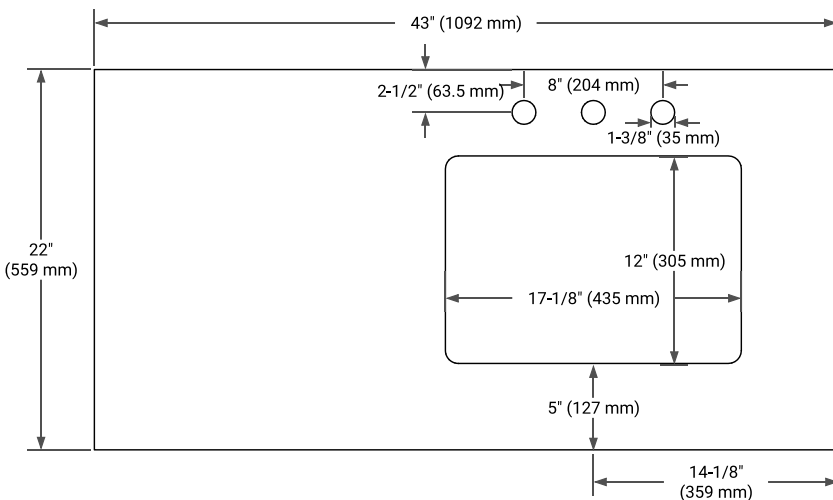

42" RIGHT OFFSET CABINET

BASE CABINET DIMENSIONS

42" W x 21.5" D x 34.5" H

FEATURES

- Solid wood frame & plywood panels
- Dovetail drawers and joints
- Soft closing doors & drawers

HARDWARE FINISHES*

Brushed Nickel Satin Brass Matte Black Polished Chrome

PLAN VIEW

43" RIGHT RECTANGLE SINK COUNTERTOP WITH 1.5 IN. THICKNESS

OVERALL DIMENSIONS

43" W x 22" D x 1.5" H

COUNTERTOP OPTIONS

Carrara Marble

White Quartz

FEATURES

- Solid countertop with mitered edges & seams
- Undermount white rectangular sink
- Pre-drilled for 8" widespread faucet

INCLUDED

- Countertop
- Matching Backsplash
- Rectangle Sink

COUNTERTOP PLAN VIEW

EDGE SIDE VIEW

THREE DIMENSIONAL COUNTERTOP VIEW