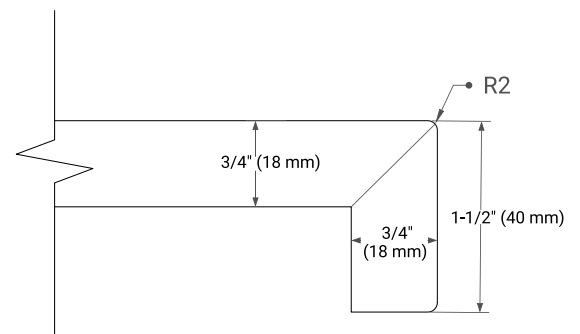

PLAN VIEW

43" RIGHT RECTANGLE SINK COUNTERTOP WITH 1.5 IN. THICKNESS

OVERALL DIMENSIONS

43" W x 22" D x 1.5" H

COUNTERTOP OPTIONS

Carrara Marble

White Quartz

FEATURES

- Solid countertop with mitered edges & seams
- Undermount white rectangular sink
- Pre-drilled for 8" widespread faucet

INCLUDED

- Countertop
- Matching Backsplash
- Rectangle Sink

COUNTERTOP PLAN VIEW

EDGE SIDE VIEW

THREE DIMENSIONAL COUNTERTOP VIEW