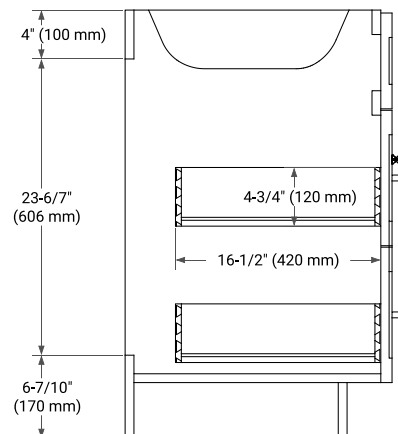

42" RIGHT OFFSET CABINET

BASE CABINET DIMENSIONS

42" W x 21.5" D x 34.5" H

FEATURES

- Solid wood frame & plywood panels
- Dovetail drawers and joints
- Soft closing doors & drawers

HARDWARE FINISHES*

Brushed Nickel Satin Brass Matte Black Polished Chrome

PLAN VIEW

43" RIGHT RECTANGLE SINK COUNTERTOP WITH 1.5 IN. THICKNESS

OVERALL DIMENSIONS

43" W x 22" D x 1.5" H

COUNTERTOP OPTIONS

Carrara Marble

White Quartz

FEATURES

- Solid countertop with mitered edges & seams
- Undermount white rectangular sink
- Pre-drilled for 8" widespread faucet

INCLUDED

- Countertop
- Matching Backsplash
- Rectangle Sink

COUNTERTOP PLAN VIEW

EDGE SIDE VIEW

THREE DIMENSIONAL COUNTERTOP VIEW