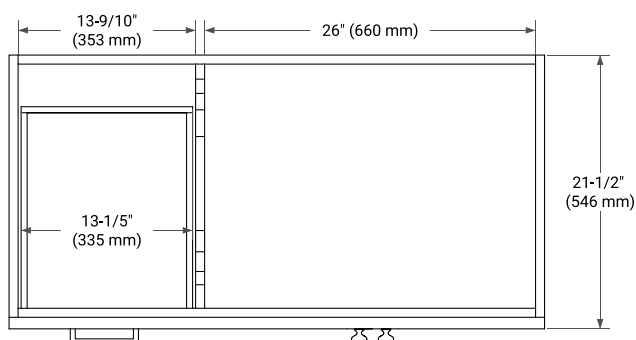

42" RIGHT OFFSET CABINET

BASE CABINET DIMENSIONS

42" W x 21.5" D x 34.5" H

FEATURES

- Solid wood frame & plywood panels
- Dovetail drawers and joints
- Soft closing doors & drawers

HARDWARE FINISHES*

Brushed Nickel Satin Brass Matte Black Polished Chrome

PLAN VIEW

43" RIGHT RECTANGLE SINK COUNTERTOP WITH 1.5 IN. THICKNESS

OVERALL DIMENSIONS

43" W x 22" D x 1.5" H

COUNTERTOP OPTIONS

Carrara Marble

White Quartz

FEATURES

- Solid countertop with mitered edges & seams
- Undermount white rectangular sink
- Pre-drilled for 8" widespread faucet

INCLUDED

- Countertop
- Matching Backsplash
- Rectangle Sink

COUNTERTOP PLAN VIEW

EDGE SIDE VIEW

THREE DIMENSIONAL COUNTERTOP VIEW