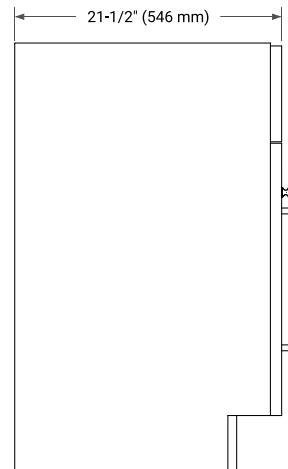

42" RIGHT OFFSET CABINET

BASE CABINET DIMENSIONS

42" W x 21.5" D x 34.5" H

FEATURES

- Solid wood frame & plywood panels
- Dovetail drawers and joints
- Soft closing doors & drawers

HARDWARE FINISHES*

Brushed Nickel Satin Brass Matte Black Polished Chrome

PLAN VIEW

43" RIGHT RECTANGLE SINK COUNTERTOP WITH 1.5 IN. THICKNESS

OVERALL DIMENSIONS

43" W x 22" D x 1.5" H

COUNTERTOP OPTIONS

Carrara Marble

White Quartz

FEATURES

- Solid countertop with mitered edges & seams
- Undermount white rectangular sink
- Pre-drilled for 8" widespread faucet

INCLUDED

- Countertop
- Matching Backsplash
- Rectangle Sink

COUNTERTOP PLAN VIEW

EDGE SIDE VIEW

THREE DIMENSIONAL COUNTERTOP VIEW