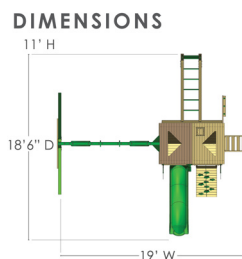

Navigator™

w/ Natural Cedar and Malibu Roof

PLAYSET FEATURES

- Alpine Wave Slide™
- Rock Wall with Climbing Rope
- Deluxe Rope Ladder
- Monkey Bars with Heavy-Duty Metal Rungs
- Safe Entry Ladder
- Belt Swings - 2
- Trapeze Swing
- Built-In Picnic Table
- Built-In Sandbox Area with Corner Seats
- Tic-Tac-Toe Panel
- Steering Wheel
- Play Telescope
- Solar Wall Lights - 2
- Tongue & Groove Wood Roof Featuring Decorative Sunbursts, a Chimney, and Dormers with Decorative Windows
- 4x4 Solid Cedar Posts & Main Beams
- 4x6 3-Position Swing Beam
- Patented A-Frame Bracket
- Grab Handles
- Flag Kit
- Available in Cedar with a beautiful Amber Finish

DIMENSIONS

ASSEMBLED: DIMS: 19'W x 18'6"D x 12'H
 DECK DIMS: 4' x 6' HEIGHT: 5'
 SWING SET WEIGHT: 748 LBS.

PACKAGED:
 PALLET DIMS: 120"W x 47"D x 36"H
 PALLET WEIGHT: 863 LBS.
 # OF BOXES: 9

SKU: 01-0074-AP
 UPC: 870780004068