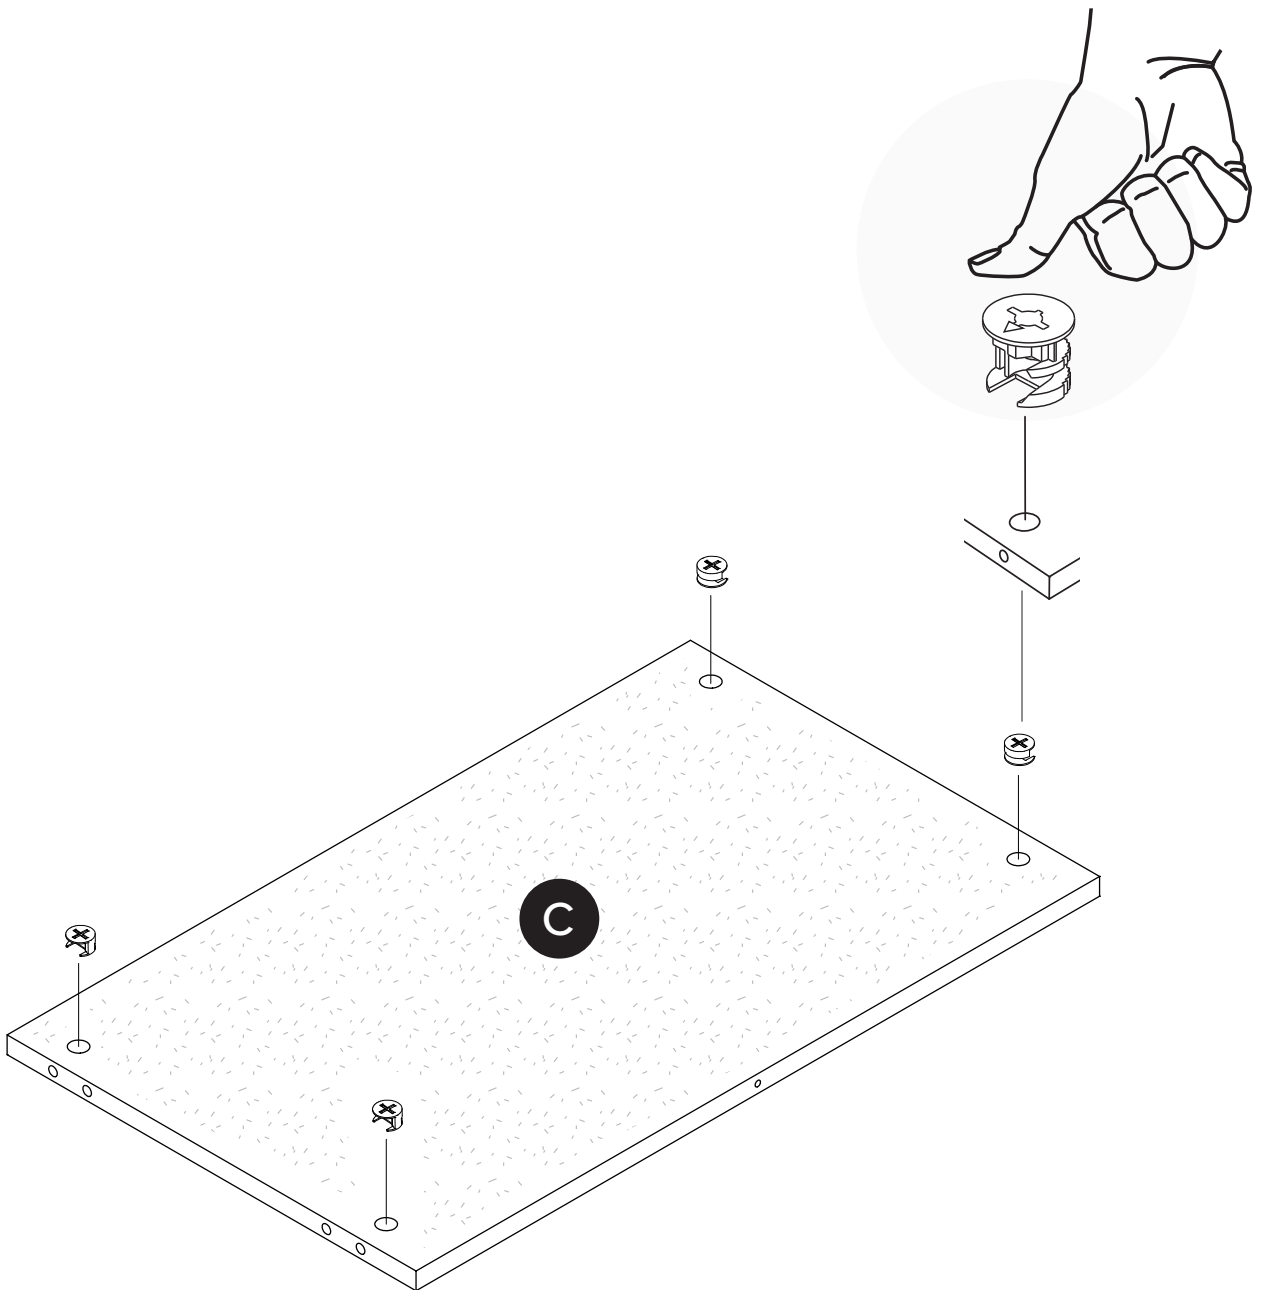

3X  Red Wheel Slider Cabinet Right (CR)

2

8X

4X

3

RM-0103

4X

4