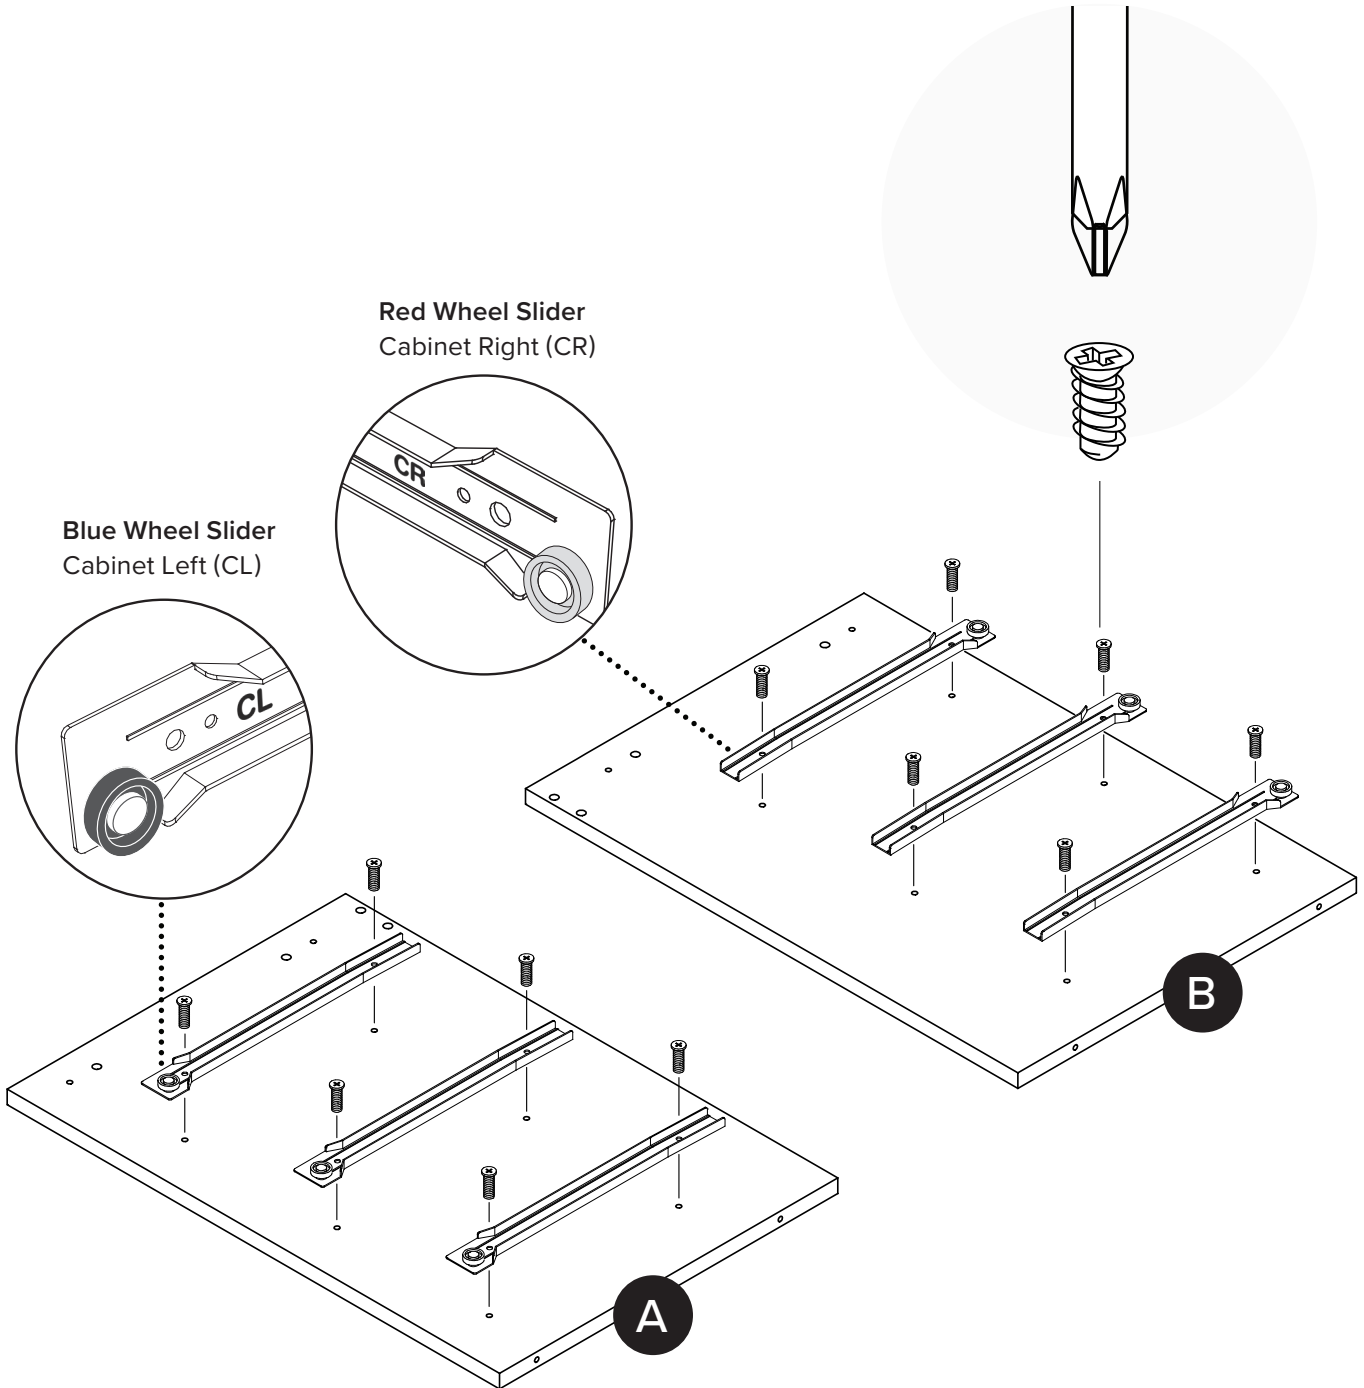

1

12X RM-0074

3X Blue Wheel Slider Cabinet Left (CL)

3X Red Wheel Slider Cabinet Right (CR)