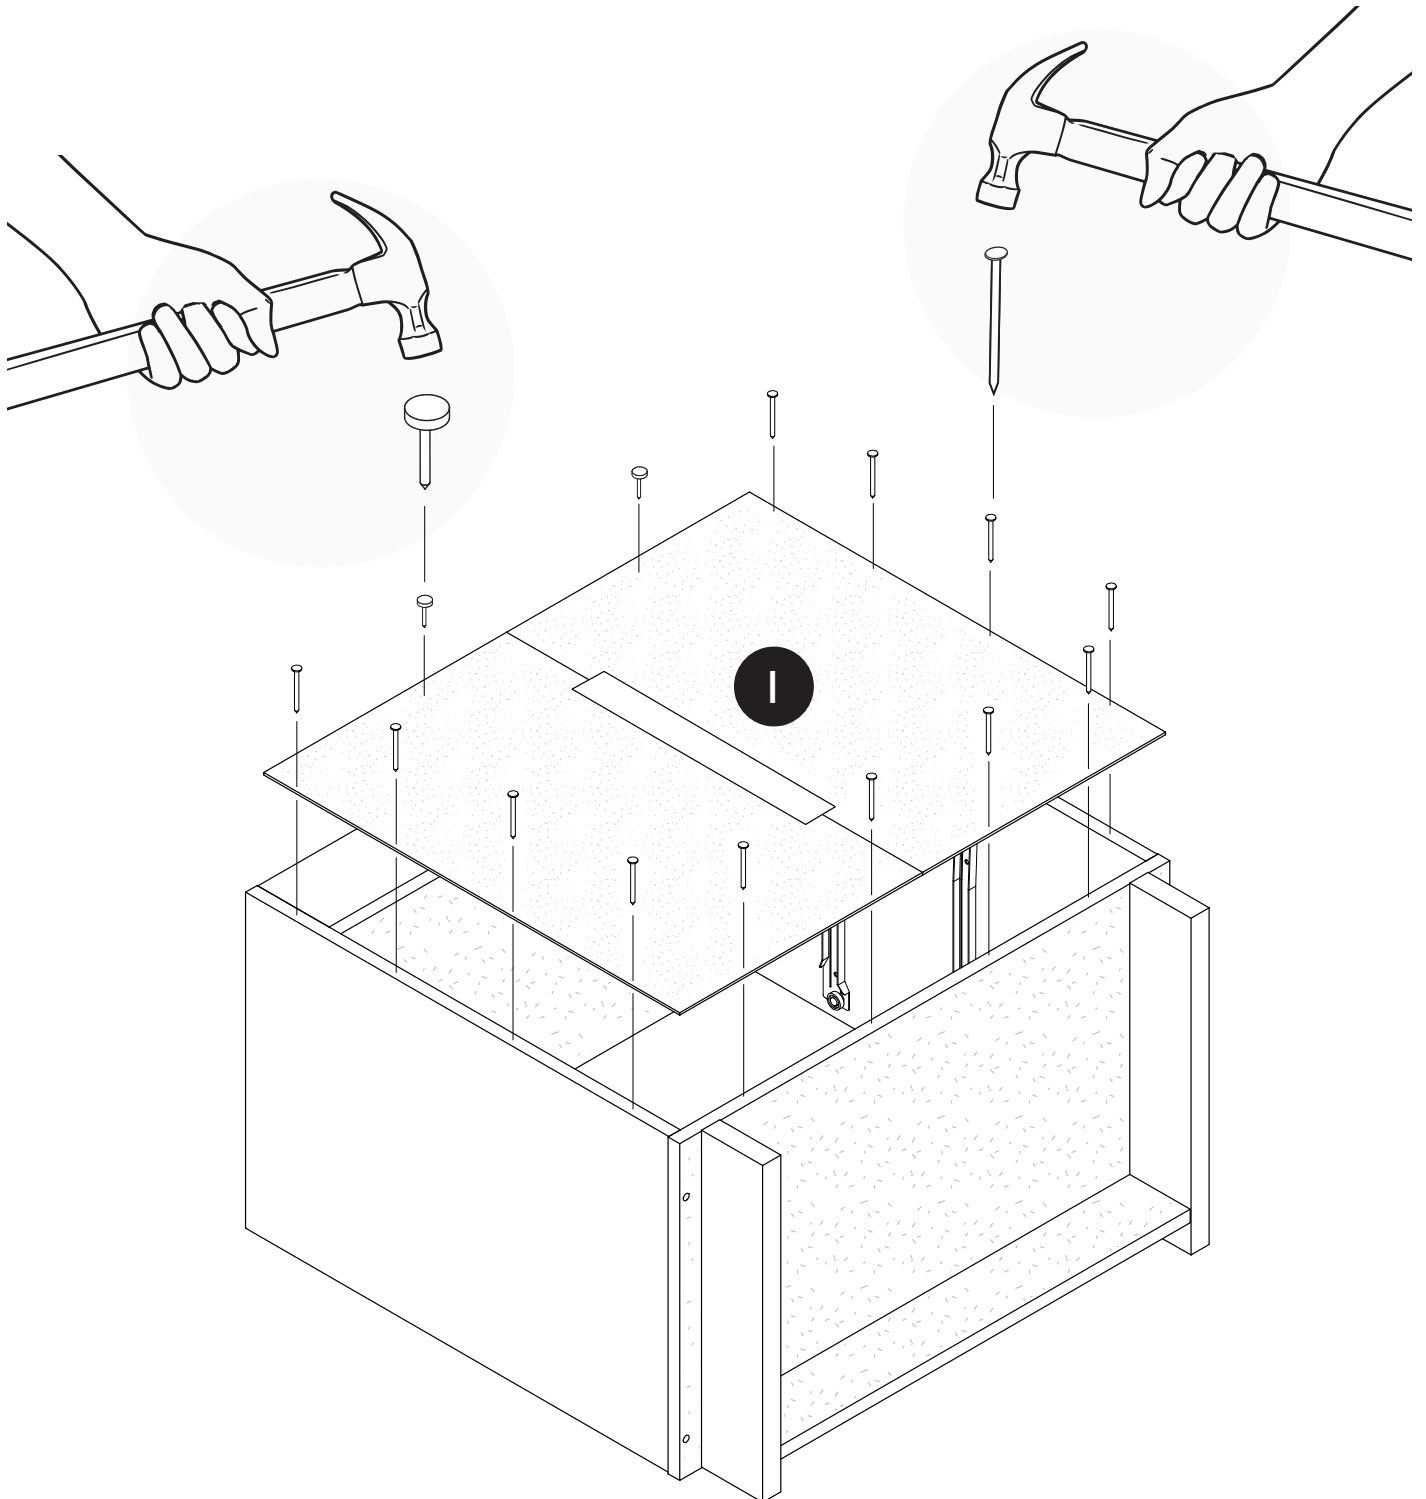

10

RM-0022

12X

RM-0480

2X