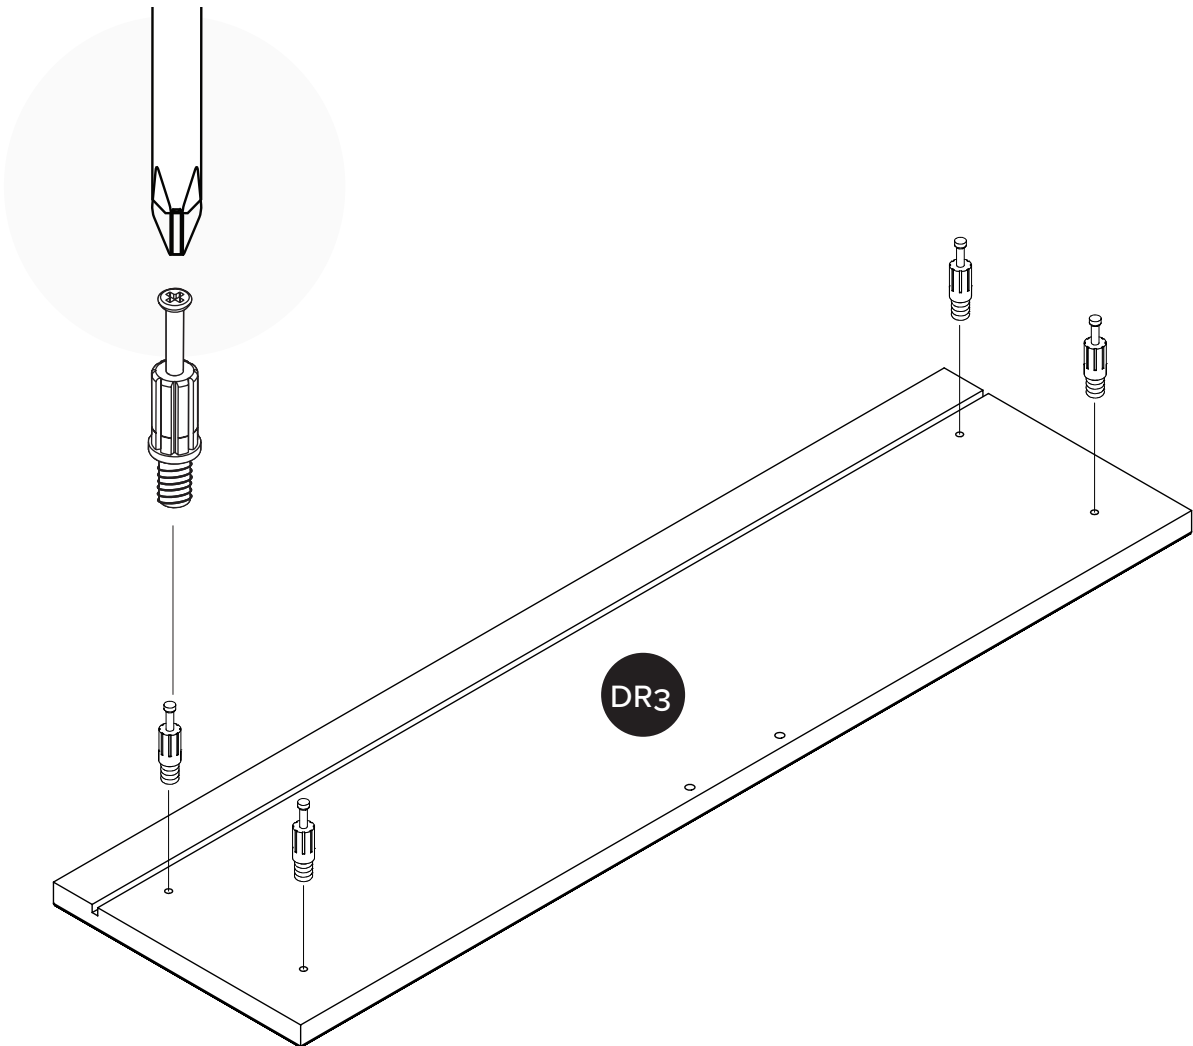

4X  RM-0074

1X  Blue Wheel Slider (Drawer Side)

1X  Red Wheel Slider (Drawer Side)

Blue Wheel Slider
Drawer Left (DL)

Red Wheel Slider
Drawer Right (DR)

12

RM-0500
BLACK

4X