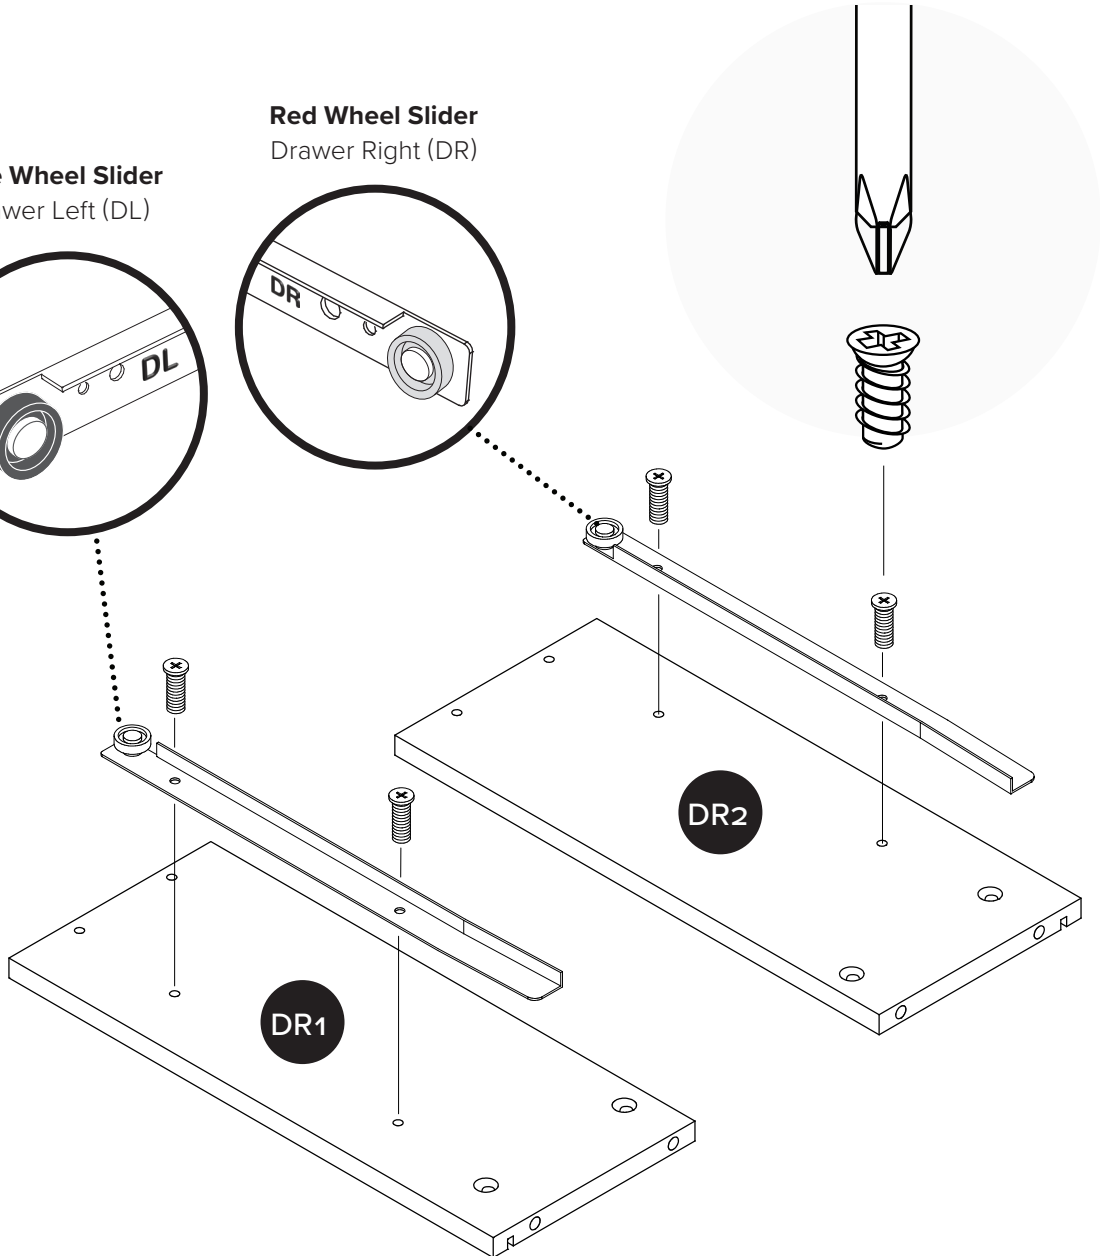

4X  RM-0074

1X  Blue Wheel Slider (Drawer Side)

1X  Red Wheel Slider (Drawer Side)

Blue Wheel Slider
Drawer Left (DL)

Red Wheel Slider
Drawer Right (DR)

12

RM-0500
BLACK

4X