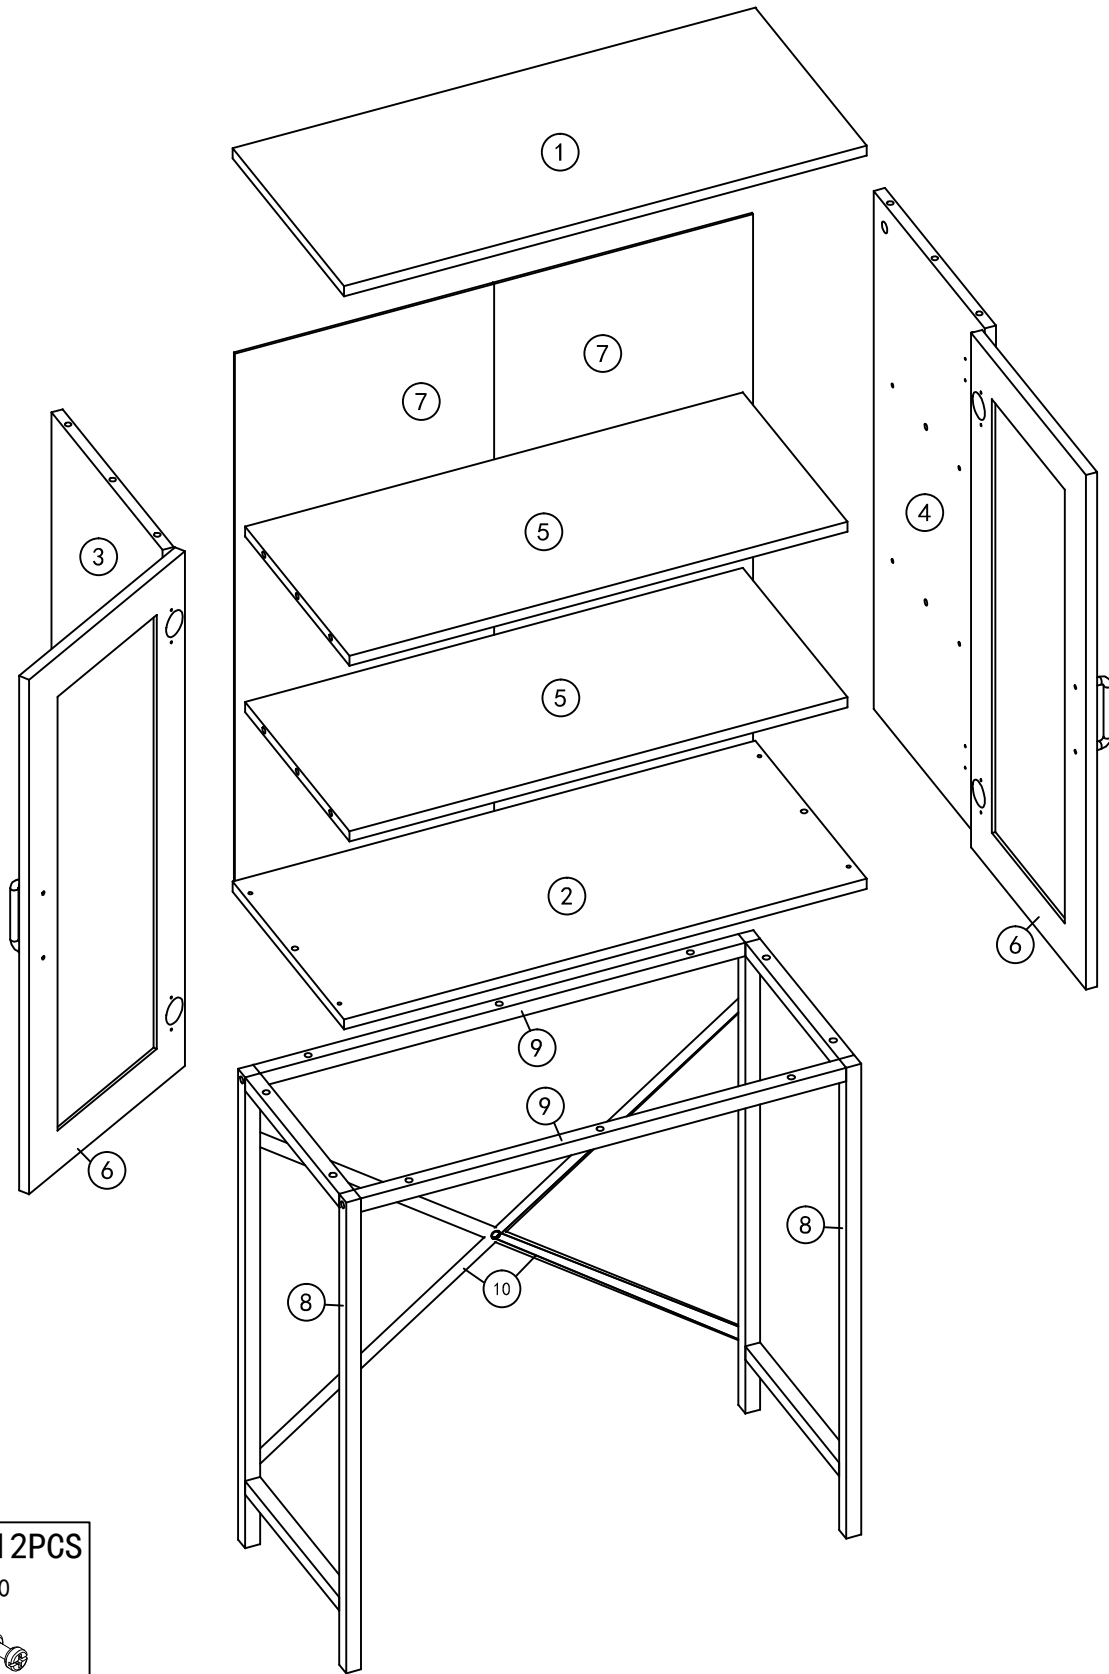

Assembly Instructions

W167382613

1

2

3

4

5

J 4PCS
M6*35

6

K 10PCS
M6*30

7

- H 1PCS
M6*10
- L 4PCS
M6*15

- G 16PCS
M3.5*14

- A Adjustable left and right screw
B Adjustable front and back screw

8

- N 2PCS

Secure it

for safety ,this product should be secured to the wall!