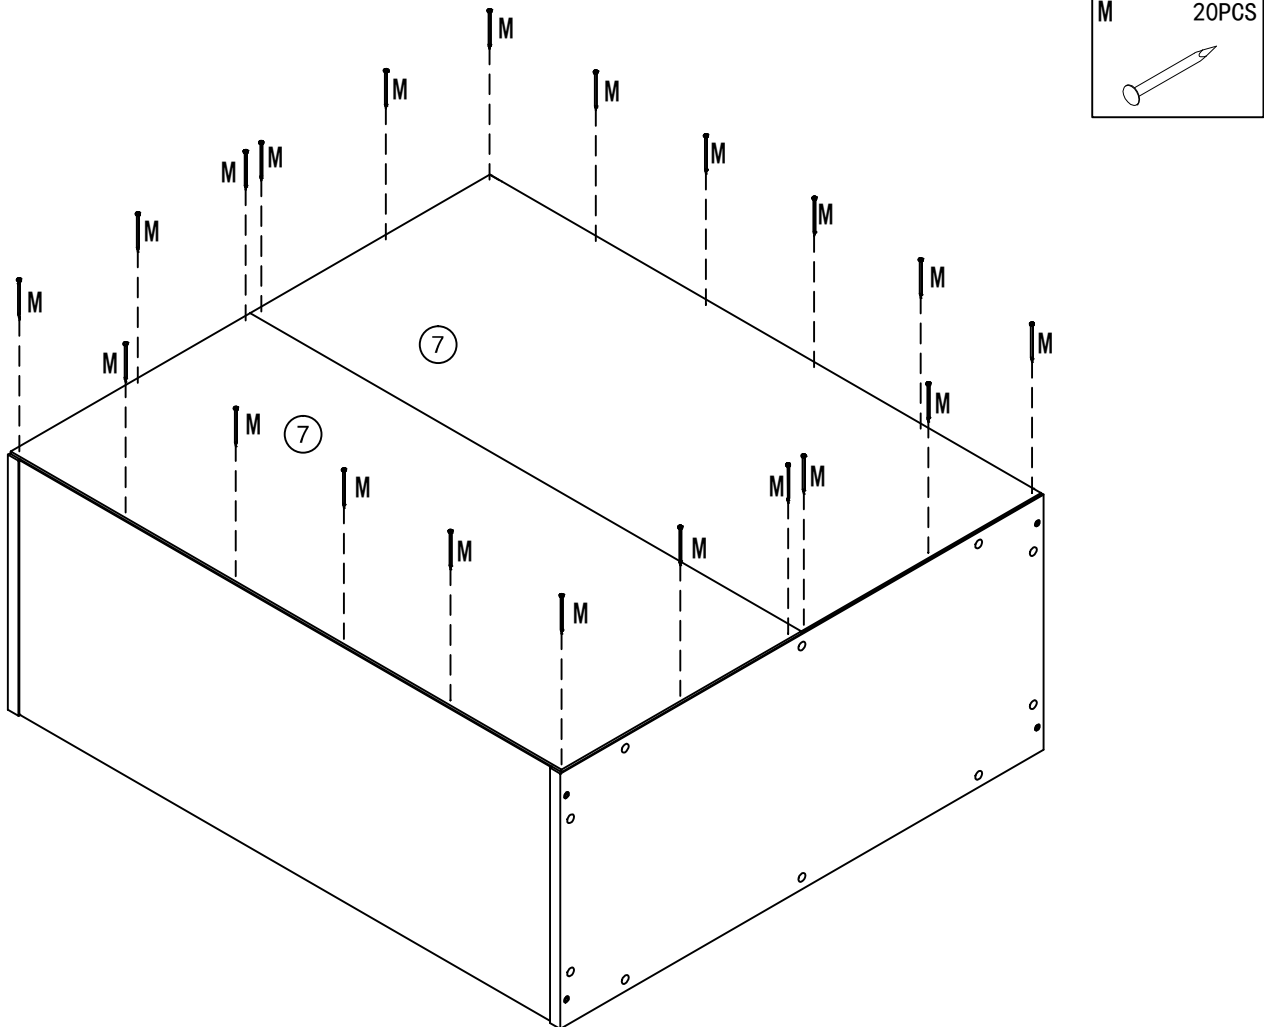

Assembly Instructions

W167382613

1

2

3

4

5

J 4PCS
M6*35

6

K 10PCS
M6*30

7

- H 1PCS
M6*10
- L 4PCS
M6*15

- G 16PCS
M3.5*14

- A Adjustable left and right screw
B Adjustable front and back screw

8

- N 2PCS

Secure it

for safety ,this product should be secured to the wall!