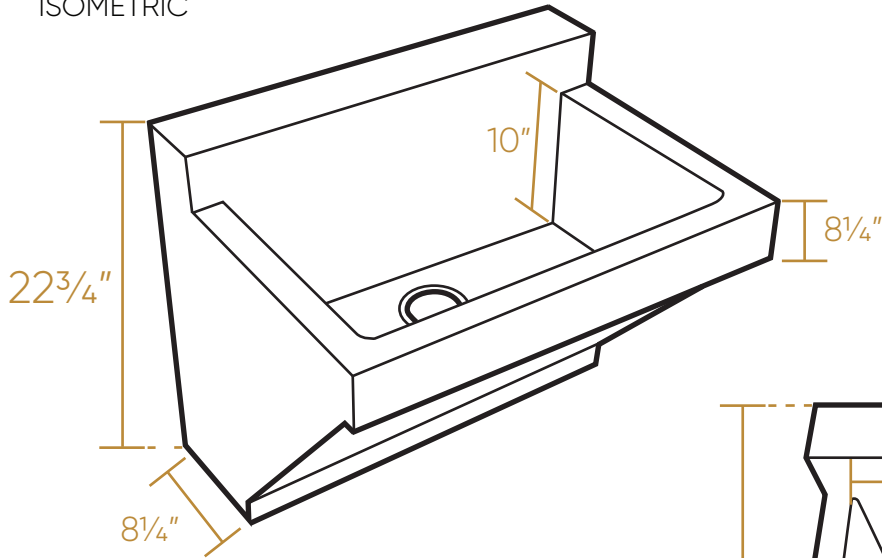

WHITEHAUS COLLECTION

WHNC3022W

ISOMETRIC

TOP

BACK

45 lb.

LIVE WITH STYLE!