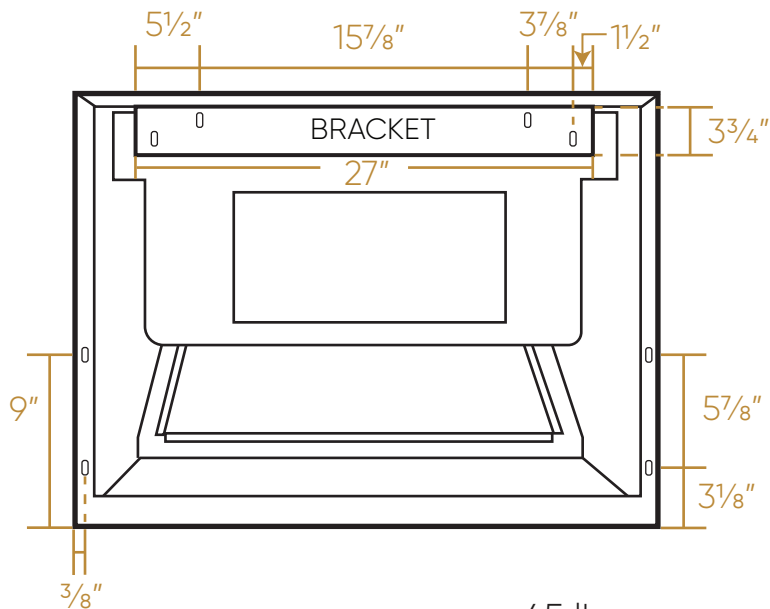

WHITEHAUS COLLECTION

WHNC3022W

ISOMETRIC

TOP

BACK

45 lb.

LIVE WITH STYLE!