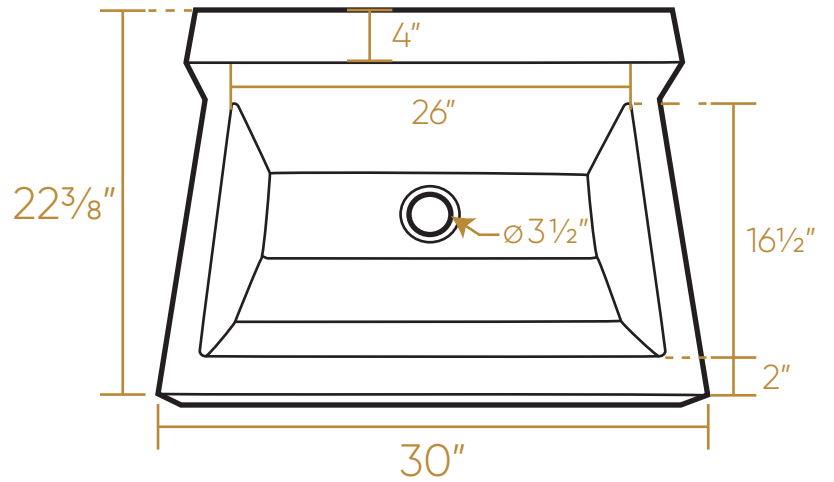

WHITEHAUS COLLECTION

WHNC3022W

ISOMETRIC

TOP

BACK

45 lb.

LIVE WITH STYLE!