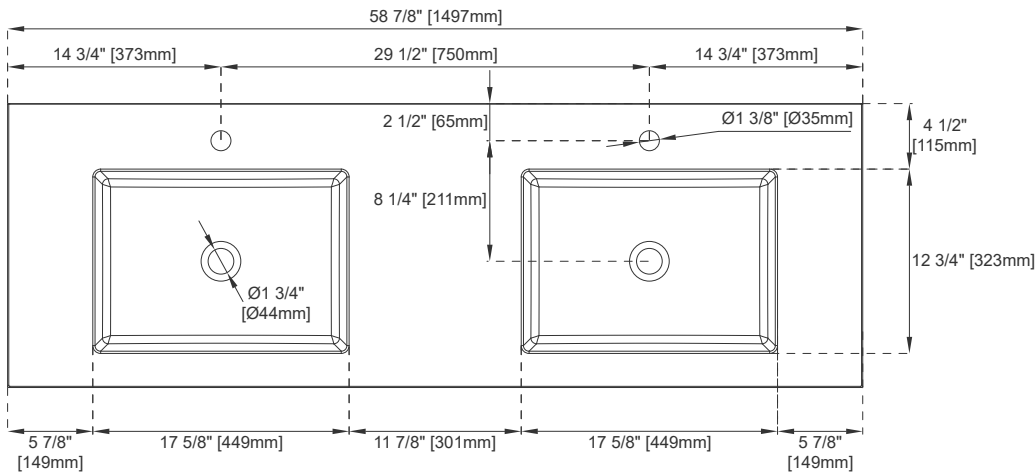

59" CS SERIES BASIN

VANITIES

Features and Materials

Countertop Materials: Composite Stone
Number of Basins: Two, Integrated Sinktop
Basin Overflow: NO
Certifications: ICC-ES PMG-1568

Dimension

Length: 58-7/8"
Width: 19-5/8"
Basin Depth: 4"
Overall Height: 4-3/4"
Visible Height: 4-3/4"

59" CS SERIES BASIN

Top View

Side View

Front View

All dimensions are nominal