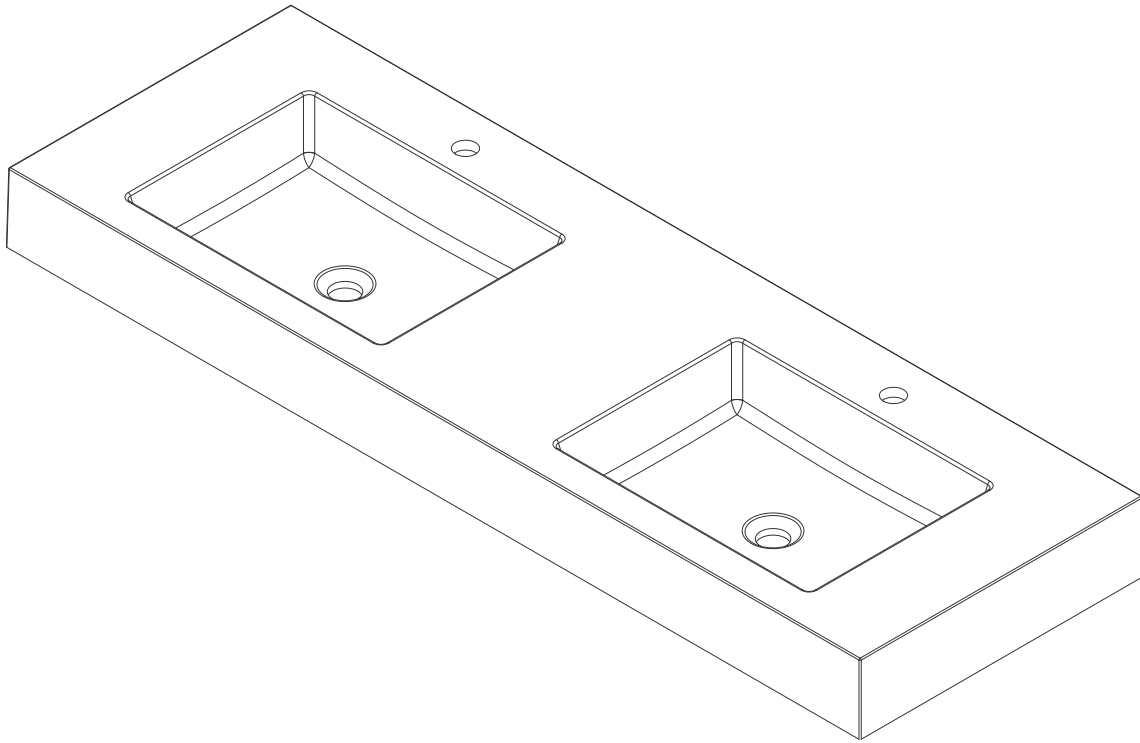

59" CS SERIES BASIN

VANITIES

Features and Materials

Countertop Materials: Composite Stone
Number of Basins: Two, Integrated Sinktop
Basin Overflow: NO
Certifications: ICC-ES PMG-1568

Dimension

Length: 58-7/8"
Width: 19-5/8"
Basin Depth: 4"
Overall Height: 4-3/4"
Visible Height: 4-3/4"

59" CS SERIES BASIN

Top View

Side View

Front View

All dimensions are nominal