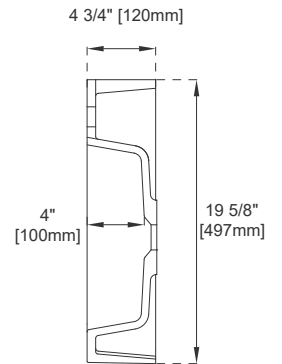

59" CS SERIES BASIN

VANITIES

Features and Materials

Countertop Materials: Composite Stone
Number of Basins: Two, Integrated Sinktop
Basin Overflow: NO
Certifications: ICC-ES PMG-1568

Dimension

Length: 58-7/8"
Width: 19-5/8"
Basin Depth: 4"
Overall Height: 4-3/4"
Visible Height: 4-3/4"

59" CS SERIES BASIN

Top View

Side View

Front View

All dimensions are nominal