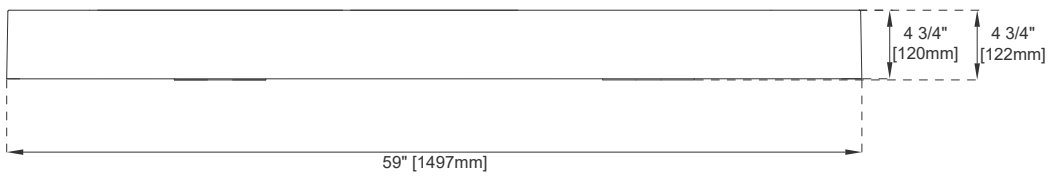

59" CS SERIES BASIN

VANITIES

Features and Materials

Countertop Materials: Composite Stone
Number of Basins: Two, Integrated Sinktop
Basin Overflow: NO
Certifications: ICC-ES PMG-1568

Dimension

Length: 58-7/8"
Width: 19-5/8"
Basin Depth: 4"
Overall Height: 4-3/4"
Visible Height: 4-3/4"

59" CS SERIES BASIN

Top View

Side View

Front View

All dimensions are nominal