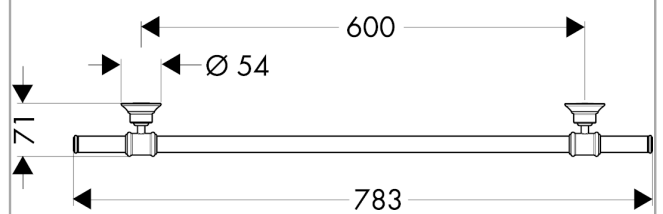

### Bath towel rail 600 mm

Surfaces: **Brushed Nickel** Article Number: **42060820**

#### product features

- wall-mounted
- material: metal
- material holder: metal
- length: 783 mm
- with mounting material
- concealed fastening
- drilling distance: 600 mm
- diameter drill hole: 6 mm

#### Scale drawing

**AXOR Montreux**  
**Bath towel rail 600 mm**  
Surfaces: **Brushed Nickel**

Article Number: **42060820**

## Exploded Drawing

Year of production: >05/06

**AXOR Montreux**  
**Bath towel rail 600 mm**  
Surfaces: **Brushed Nickel**    Article Number: **42060820**