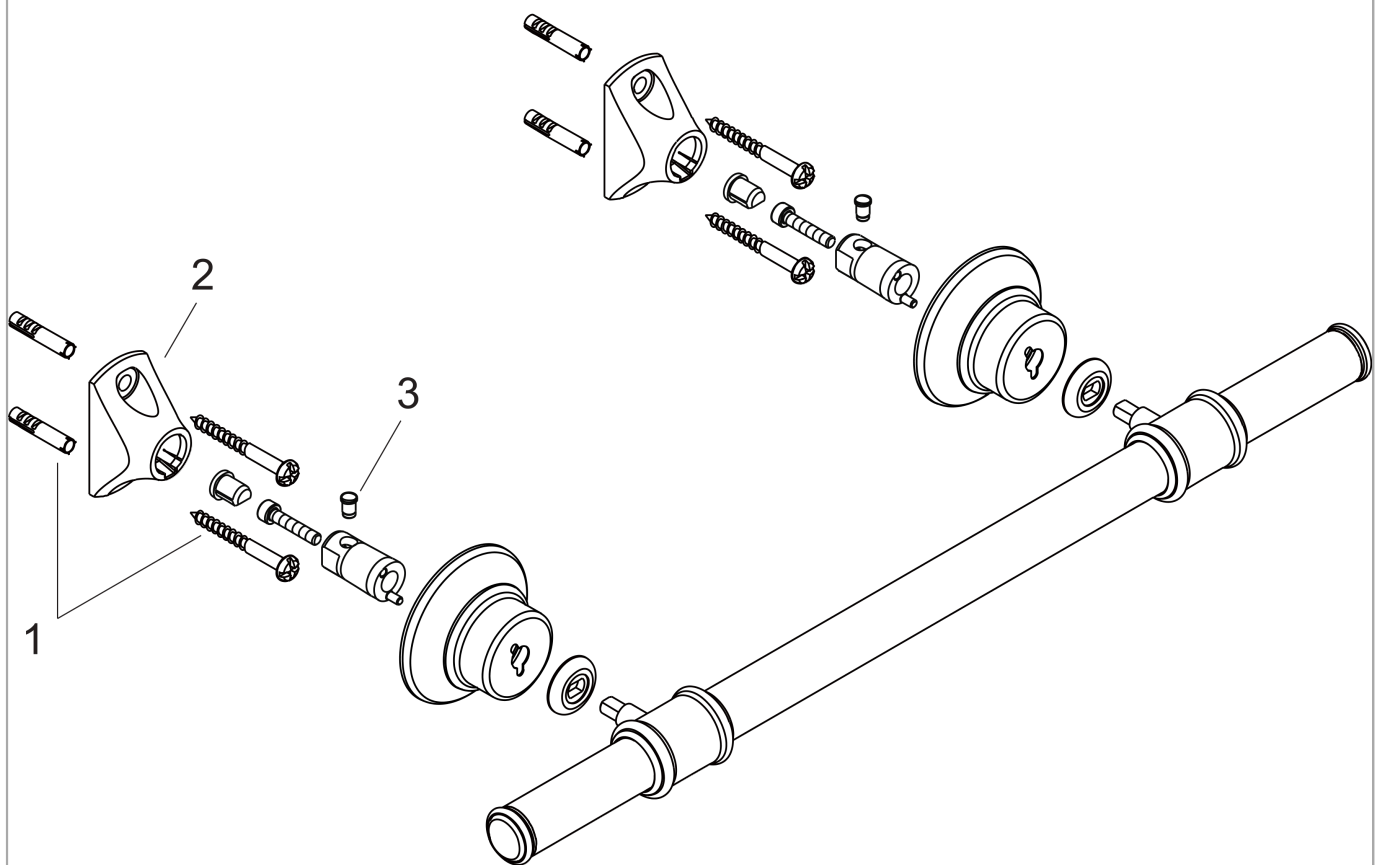

### Bath towel rail 600 mm

Surfaces: **Brushed Nickel** Article Number: **42060820**

#### product features

- wall-mounted
- material: metal
- material holder: metal
- length: 783 mm
- with mounting material
- concealed fastening
- drilling distance: 600 mm
- diameter drill hole: 6 mm

#### Scale drawing

**AXOR Montreux**  
**Bath towel rail 600 mm**  
Surfaces: **Brushed Nickel**

Article Number: **42060820**

## Exploded Drawing

Year of production: >05/06

**AXOR Montreux**  
**Bath towel rail 600 mm**  
Surfaces: **Brushed Nickel**    Article Number: **42060820**