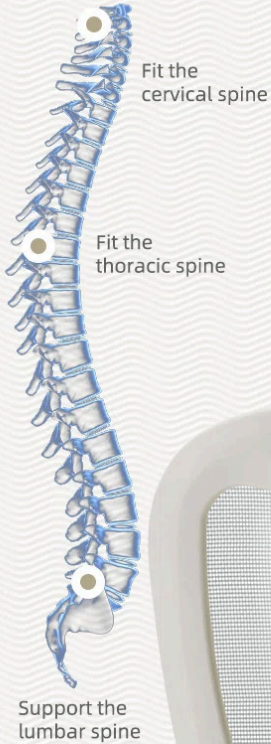

Adjustable Lumbar Support

Designed for long-lasting comfort

1 Ergonomic S Shape Back

- Spine-aligned design
- Corrects slouching posture
- Relieves upper back strain

2 Dynamic Lumbar Support

- Adapts to your posture
- Cradles lower back
- Prevents back fatigue