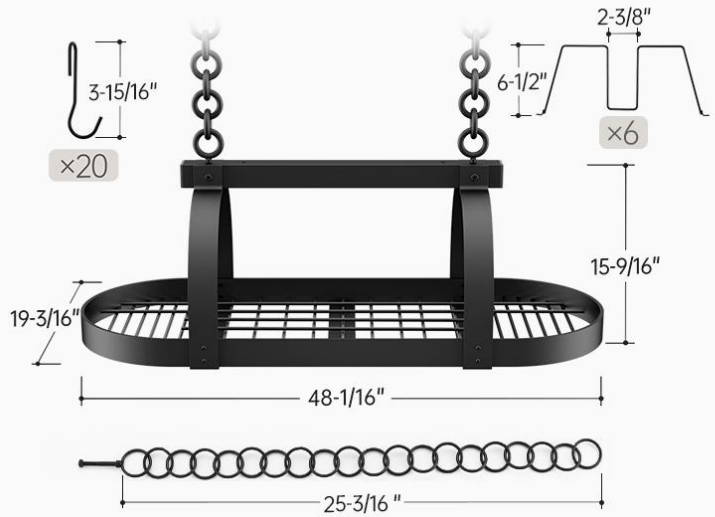

Product Features

Large Capacity

6 Pot Lid Racks Included

Solid Frame

Weight Capacity

Ceiling Hook Included

20 S-hooks Included

16" or 24" Stud Ceiling Mount

Ideal for 8-10 ft High Ceiling

Fits **16"** or **24"** Stud

For **8-10** Ft High Ceiling

Actual size may vary slightly due to manual measurement.

Parts List

Free replacement if any parts damaged or missing