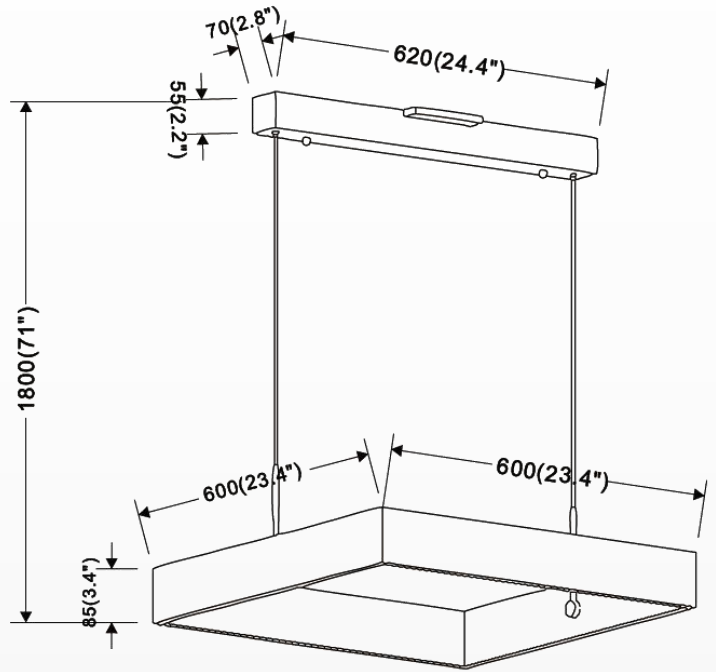

## SPECIFICATION

- Dimension: 23.4"×23.4"×71"
- Wattage: 70W
- Voltage: 120V
- Temp: 3000K
- Lumens: 5200LM
- Dimmable: ELV , DIMMING 5%-100%
- CRI: > 80
- Material : Iron+Aluminum+Acrylic
- Lifespan : 50000hs
- Warranty: 3 years
- Operation temperature : -20°C-40°C