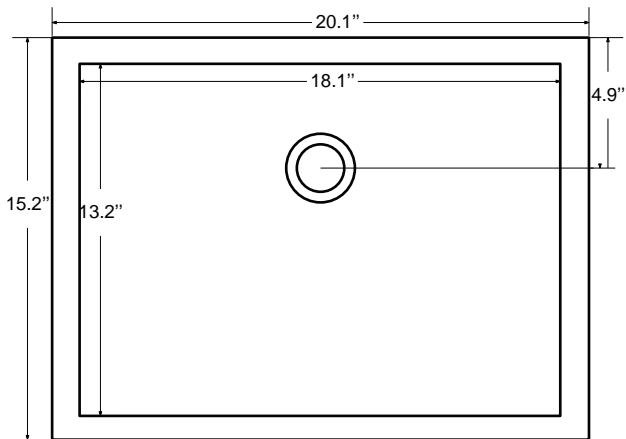

## Dimensions

Front

Back

Side

Top

## Dimensions:

48"x22"x34.5" (With Top)  
47"x21"x33.5" (Vanity Only)

## Dimensions:

Countertop: 48"×22"×1"

Rectangle undermount basin: 20.1"×15.2"×7.5"