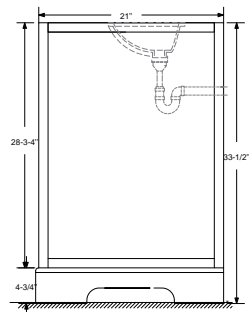

## Dimensions

Front

Back

Side

Top

## Dimensions:

48"x22"x34.5" (With Top)  
47"x21"x33.5" (Vanity Only)

## Dimensions:

Countertop: 48"×22"×1"

Rectangle undermount basin: 20.1"×15.2"×7.5"