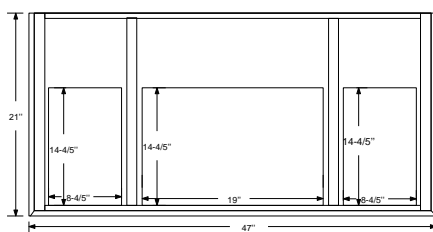

## Dimensions

Front

Back

Side

Top

## Dimensions:

48"x22"x34.5" (With Top)  
47"x21"x33.5" (Vanity Only)

## Dimensions:

Countertop: 48"×22"×1"

Rectangle undermount basin: 20.1"×15.2"×7.5"