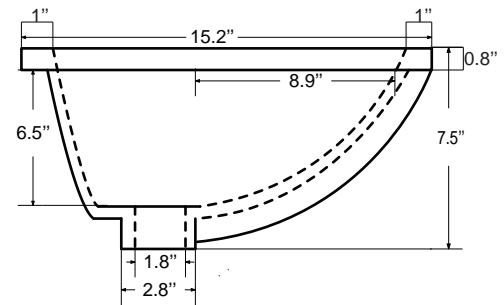

## Dimensions

Front

Back

Side

Top

## Dimensions:

48"x22"x34.5" (With Top)  
47"x21"x33.5" (Vanity Only)

## Dimensions:

Countertop: 48"×22"×1"

Rectangle undermount basin: 20.1"×15.2"×7.5"