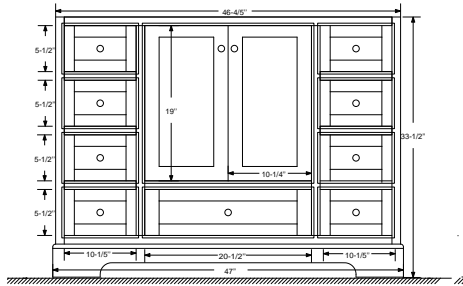

## Dimensions

Front

Back

Side

Top

## Features :

- Solid Wood & Hardwood Construction
- 9 Soft-close Drawers
- 2 Soft-close Doors
- Brushed nickel hardware
- Adjustable leg levelers
- cUPC Undermount Basin

## Dimensions:

48"x22"x34.5" (With Top)  
47"x21"x33.5" (Vanity Only)

## Dimensions:

Countertop: 48"×22"×1"

Rectangle undermount basin: 20.1"×15.2"×7.5"