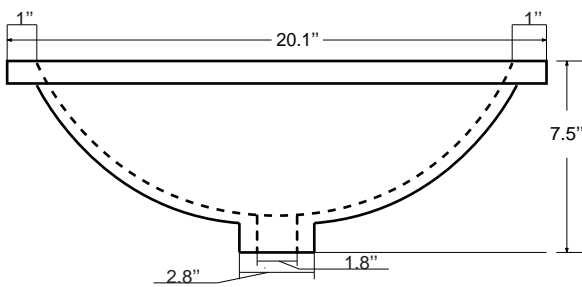

## Dimensions

Front

Back

Side

Top

## Dimensions:

48"x22"x34.5" (With Top)  
47"x21"x33.5" (Vanity Only)

## Dimensions:

Countertop: 48"×22"×1"

Rectangle undermount basin: 20.1"×15.2"×7.5"