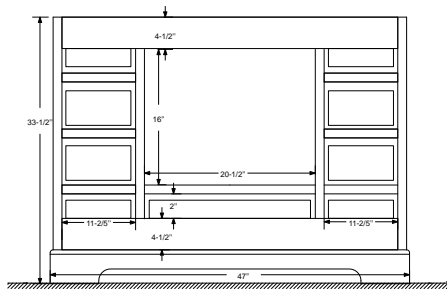

## Dimensions

Front

Back

Side

Top

## Dimensions:

48"x22"x34.5" (With Top)  
47"x21"x33.5" (Vanity Only)

## Dimensions:

Countertop: 48"×22"×1"

Rectangle undermount basin: 20.1"×15.2"×7.5"