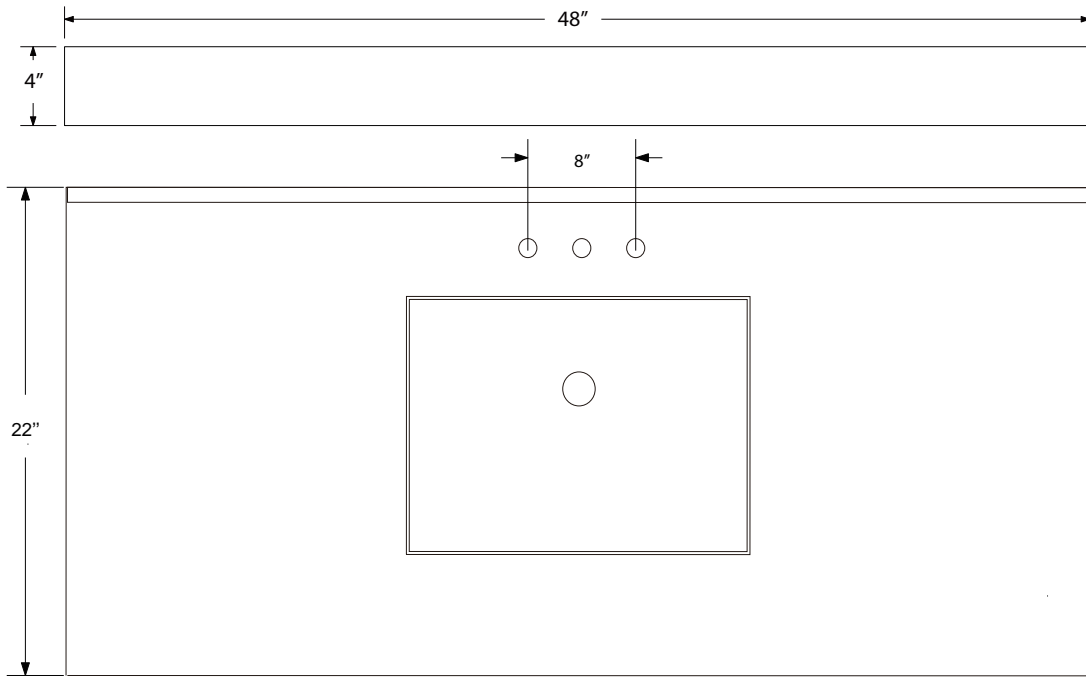

## Dimensions

Front

Back

Side

Top

## Dimensions:

48"x22"x34.5" (With Top)  
47"x21"x33.5" (Vanity Only)

## Dimensions:

Countertop: 48"×22"×1"

Rectangle undermount basin: 20.1"×15.2"×7.5"