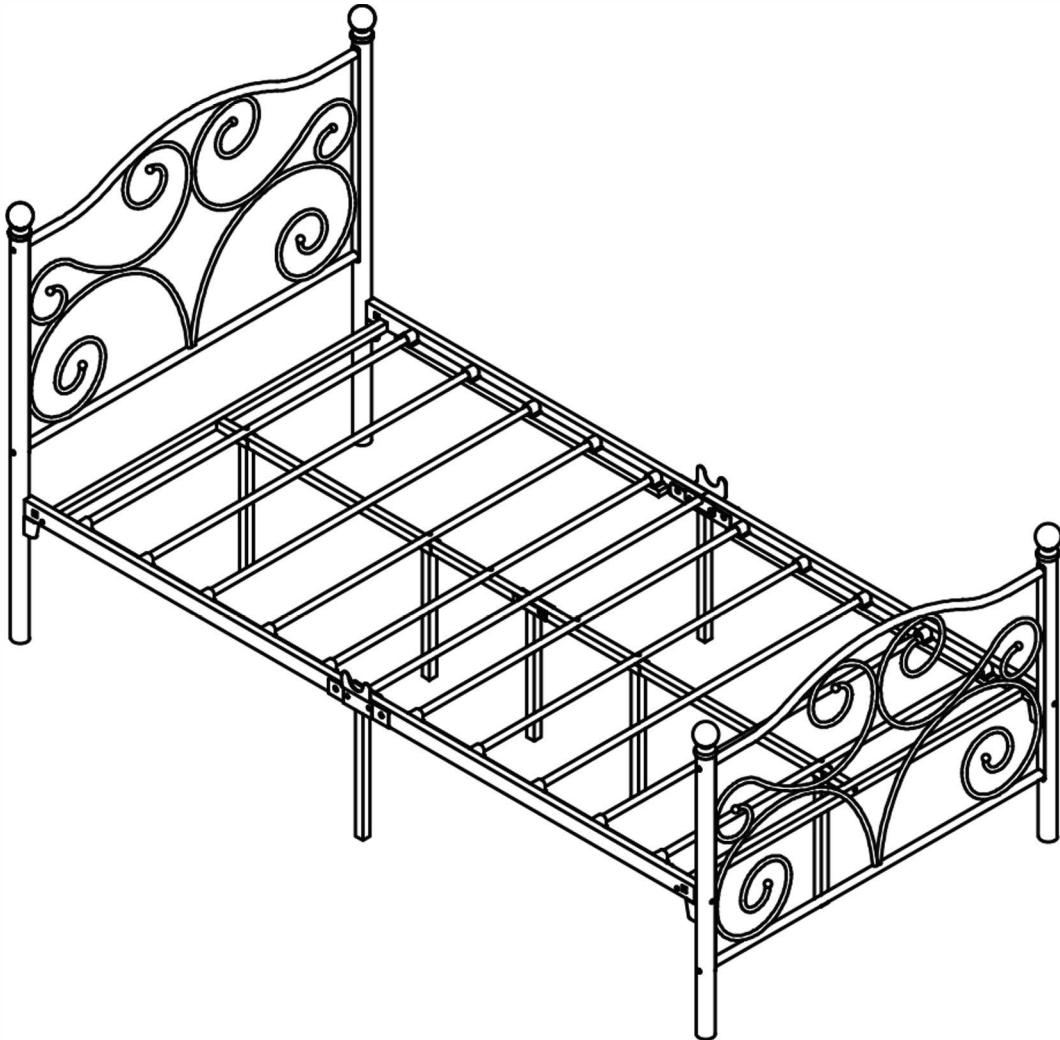

## NOTES:

- The item is only intended to be used indoors. The product must be assembled and used in accordance with the provisions of the manual.
- It is recommended that assembly is undertaken by about 2 adults. Please read assembly instructions before assembly and strictly adhere to each step outlined. Estimated assembly time is 30 minutes.