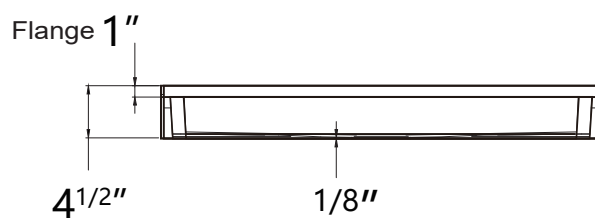

626 679 3588
support@trendytotesinc.com
162 Atlantic St, Pomona, CA 91768

SIZE DETAILS

HIGH QUALITY
ACRYLIC SHOWER BASE

N-ADA-6036C

support@trendytotesinc.com
626 679 3588

PRODUCT
INSTRUCTION
VIDEO

SIZE DETAILS

Top View

Side View

Front View