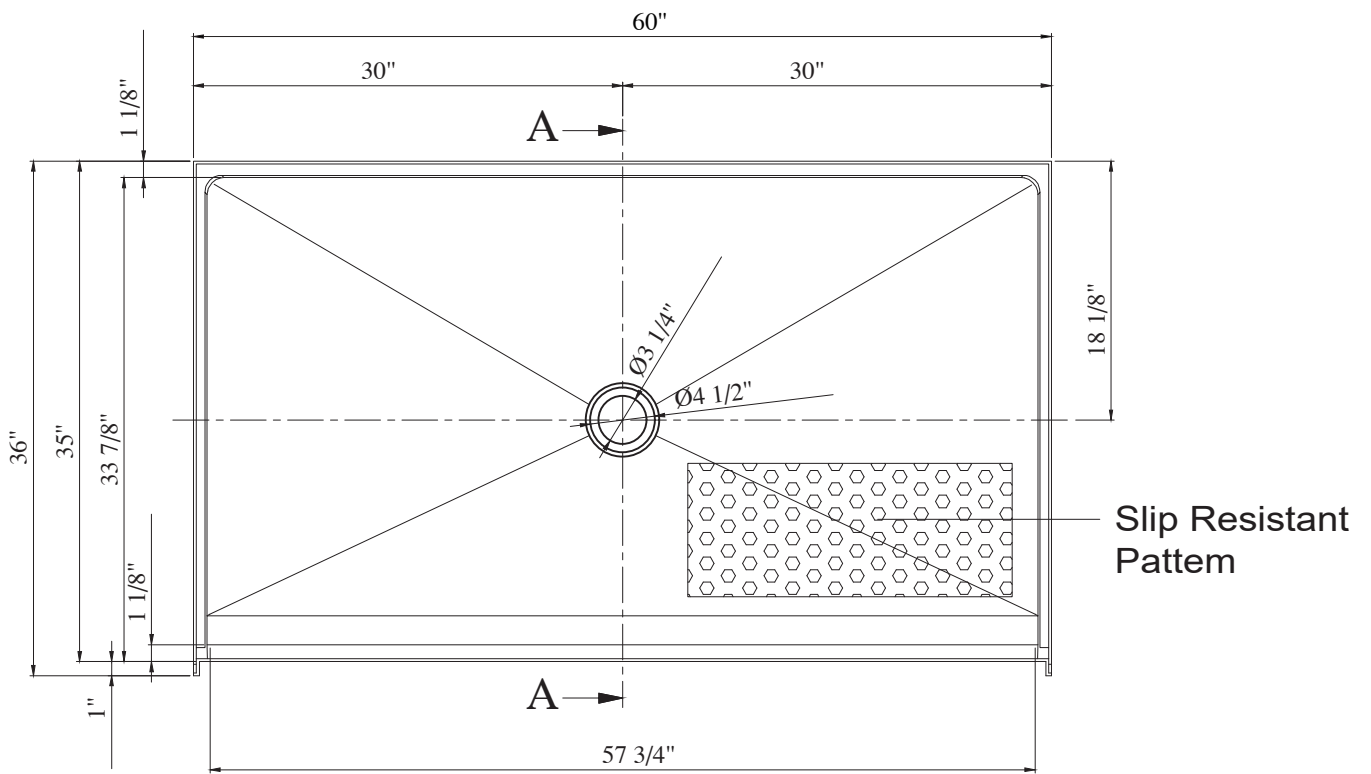

626 679 3588
support@trendytotesinc.com
162 Atlantic St, Pomona, CA 91768

SIZE DETAILS

HIGH QUALITY
ACRYLIC SHOWER BASE

N-ADA-6036C

support@trendytotesinc.com
626 679 3588

PRODUCT
INSTRUCTION
VIDEO

SIZE DETAILS

Top View

Side View

Front View