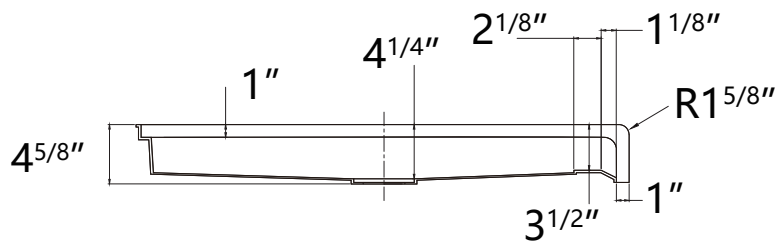

626 679 3588
support@trendytotesinc.com
162 Atlantic St, Pomona, CA 91768

SIZE DETAILS

HIGH QUALITY
ACRYLIC SHOWER BASE

N-ADA-6036C

support@trendytotesinc.com
626 679 3588

PRODUCT
INSTRUCTION
VIDEO

SIZE DETAILS

Top View

Side View

Front View