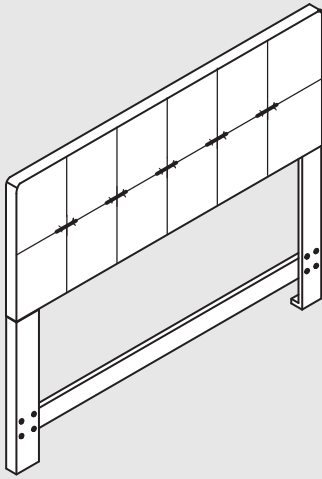

Model: _____

Lot No: _____

Date of Purchased: _____

GRID KING / CAL KING HEADBOARD

ADULT ASSEMBLY REQUIRED

If you are missing any parts or have any questions regarding assembly, do not return this item to the retailer's store. Please call our toll-free customer service number and have this assembly manual open to the parts list ready to provide the model name, and part name or number.

PARTS AND HARDWARE

Avoid using sharp objects such as a knife to cut open packing as you may accidentally damage the upholstery.

A. 1-3/4" Bolt
20x

B. Connector
2x

C. Shim
24x

D. Spring
24x

E. Wrench
1x

F. Headboard
1x

G. Foot Connector
1x

H. 1" Bolt
4x

I. Foot
2x

WARNING: This product may contain small components, please ensure they are kept away from small children.

ASSEMBLY INSTRUCTIONS