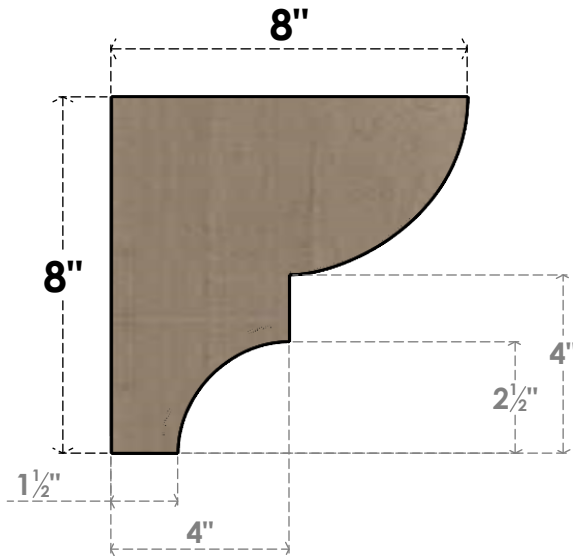

ITEM NUMBER: CORU04X08X08RIDRCPR

4"W X 8"D X 8"H SERIES 1 CLASSIC RIDGEWOOD ROUGH CEDAR
TIMBERTHANE FAUX WOOD CORBEL, PRIMED

SIDE PROFILE

FRONT PROFILE

ISOMETRIC

EKENA MILLWORK
2300 WEST MAIN ST.
CLARKSVILLE, TX 75426
TOLL FREE: 866-607-0453
WWW.EKENAMILLWORK.COM

NOTES

1. INSTALLATION TO BE COMPLETED IN ACCORDANCE WITH MANUFACTURER'S SPECIFICATIONS.
2. DRAWING MAY NOT BE TO SCALE
3. THIS DRAWING IS INTENDED FOR DESIGN AND PLANNING PURPOSES ONLY.
4. ALL INFORMATION CONTAINED HEREIN WAS CURRENT AT THE TIME OF DEVELOPMENT BUT MUST BE REVIEWED AND APPROVED BY THE PRODUCT MANUFACTURER TO BE CONSIDERED ACCURATE.
5. TIMBERTHANE ARCHITECTURAL PRODUCTS ARE MADE FROM HIGH DENSITY URETHANE AND COME FACTORY PRIMED