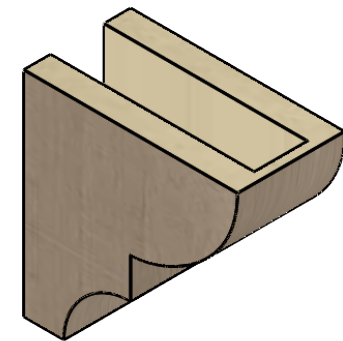

ITEM NUMBER: CORU04X08X08RIDRCPR

4"W X 8"D X 8"H SERIES 1 CLASSIC RIDGEWOOD ROUGH CEDAR
TIMBERTHANE FAUX WOOD CORBEL, PRIMED

SIDE PROFILE

FRONT PROFILE

ISOMETRIC

EKENA MILLWORK
2300 WEST MAIN ST.
CLARKSVILLE, TX 75426
TOLL FREE: 866-607-0453
WWW.EKENAMILLWORK.COM

NOTES

1. INSTALLATION TO BE COMPLETED IN ACCORDANCE WITH MANUFACTURER'S SPECIFICATIONS.
2. DRAWING MAY NOT BE TO SCALE
3. THIS DRAWING IS INTENDED FOR DESIGN AND PLANNING PURPOSES ONLY.
4. ALL INFORMATION CONTAINED HEREIN WAS CURRENT AT THE TIME OF DEVELOPMENT BUT MUST BE REVIEWED AND APPROVED BY THE PRODUCT MANUFACTURER TO BE CONSIDERED ACCURATE.
5. TIMBERTHANE ARCHITECTURAL PRODUCTS ARE MADE FROM HIGH DENSITY URETHANE AND COME FACTORY PRIMED