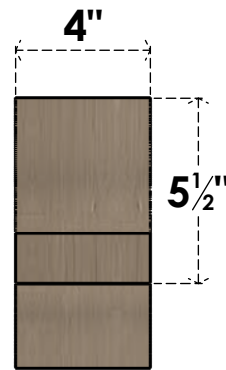

ITEM NUMBER: CORU04X08X08RIDRCPR

4"W X 8"D X 8"H SERIES 1 CLASSIC RIDGEWOOD ROUGH CEDAR
TIMBERTHANE FAUX WOOD CORBEL, PRIMED

SIDE PROFILE

FRONT PROFILE

ISOMETRIC

EKENA MILLWORK
2300 WEST MAIN ST.
CLARKSVILLE, TX 75426
TOLL FREE: 866-607-0453
WWW.EKENAMILLWORK.COM