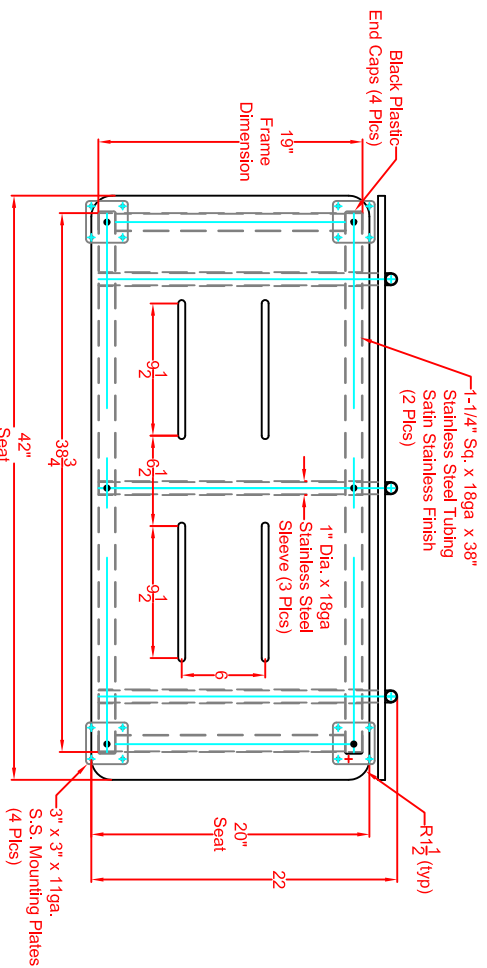

SEACHROME

Seachrome Corporation
 1906 East Dominguez Street
 Long Beach, California 90810
 Phone: (800) 955-2476
 Fax: (800) 444-3380

Description:

SSBB-420220-PTS
Stationary Bench Seat with Removable Backrest
(Solid Teak Phenolic Seat & Backrest)

Materials:
Main Seat Frame, One Piece Heliarc Welded:
 1-1/4" Square, 18 gage (0.049) Stainless Steel.
Back Rest:
 1" Round, 18 gage (0.049) Stainless Steel.
Seat and Back Rest:
 Choice of:
 2" White Padded Naugahyde or
 1/2" White or Teak Phenolic
Weight Capacity:
 900 Lbs.