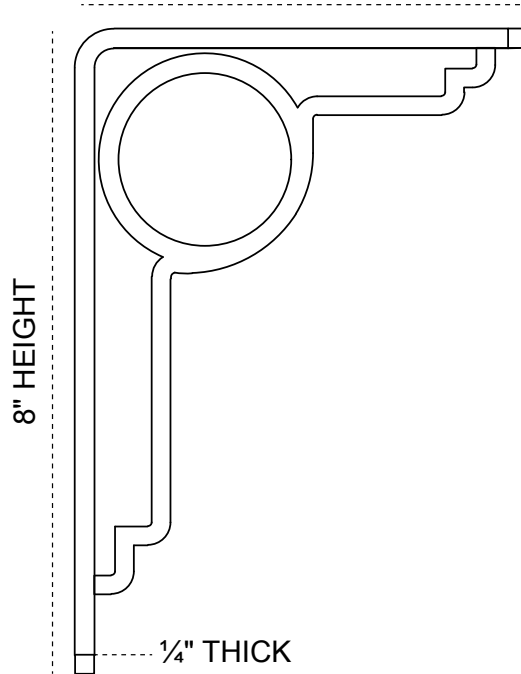

# 1½-INCH W X 5½-INCH D X 8-INCH H MARIA SINGLE BRACE BRACKET

1½" WIDTH

FRONT PROFILE

5½" DEPTH

SIDE PROFILE

**HEAVY-DUTY ¼" THICK**

**AVAILABLE IN:**  
POWDER COATED BLACK

**BKTM01X05X08SMA**