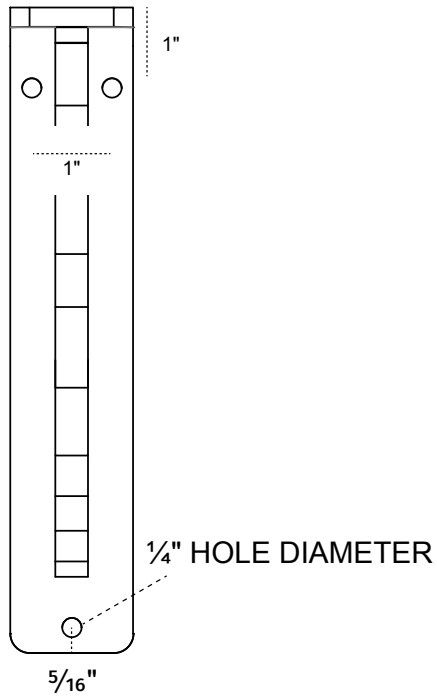

# 1½-INCH W X 5½-INCH D X 8-INCH H MARIA SINGLE BRACE BRACKET

1½" WIDTH

FRONT PROFILE

5½" DEPTH

SIDE PROFILE

**HEAVY-DUTY ¼" THICK**

**AVAILABLE IN:**  
POWDER COATED BLACK

**BKTM01X05X08SMA**