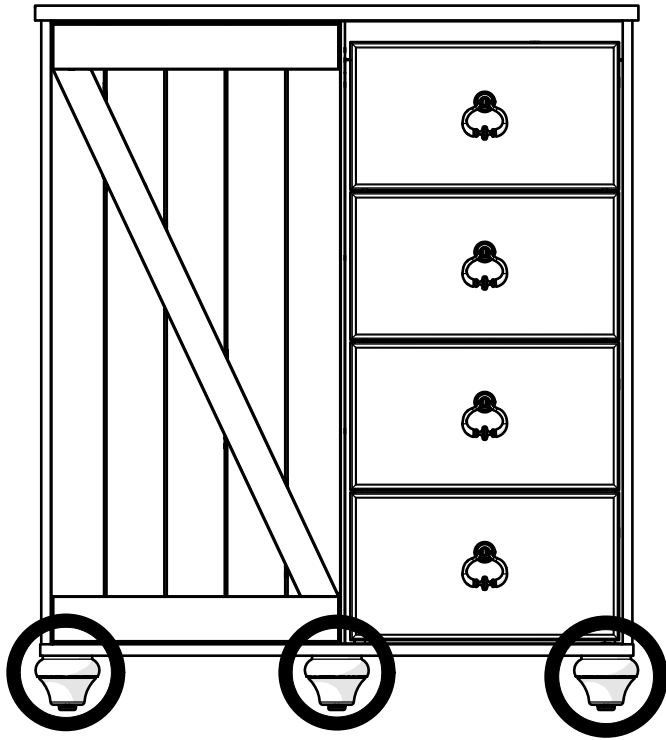

Assembly Instructions

Hardware Components

This bag contains small parts that present a choking hazard for children under 3 years of age. These parts are for adult assembly only and should be permanently affixed to the furniture. Any unused parts should be discarded properly.

1.

2.

3.

See step 4 to level unit

Door Mis-Aligned (Incorrect)

Door Aligned (Correct)

4.

Adjust levelers as needed