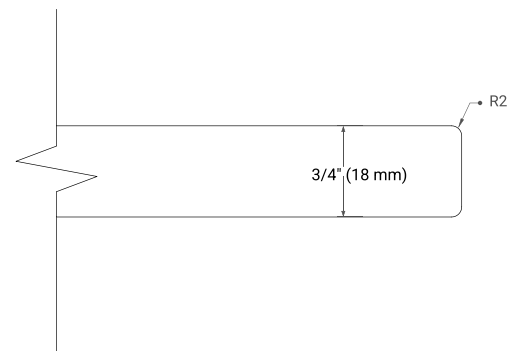

EDGE SIDE VIEW