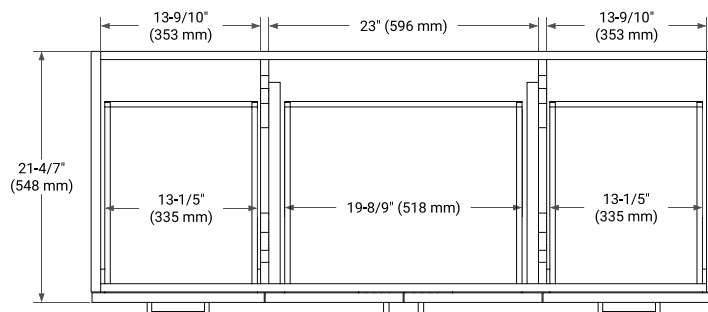

54" SINGLE SINK BASE CABINET

BASE CABINET DIMENSIONS

54" W x 21.6" D x 34.5" H

FEATURES

- Solid wood frame & plywood panels
- Dovetail drawers and joints
- Soft closing doors & drawers

HARDWARE FINISHES*

Brushed Nickel   Satin Brass   Matte Black   Polished Chrome

Hardware comes preinstalled with the illustrated option. Other finishes are available on our online store if you prefer a different one.

AVAILABLE COLORS

White   Grey   Midnight Blue

FRONT VIEW

SIDE VIEW

PLAN VIEW