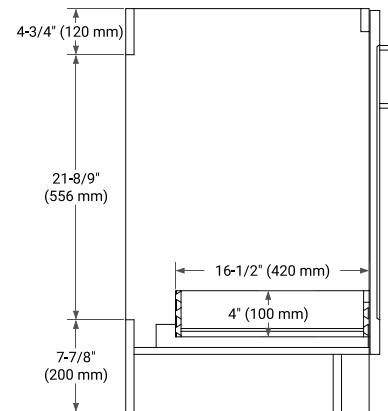

## BASE CABINET DIMENSIONS

54" W x 21.6" D x 34.5" H

## SIDE VIEW

## OVERALL DIMENSIONS

55" W x 22" D x 0.75" H