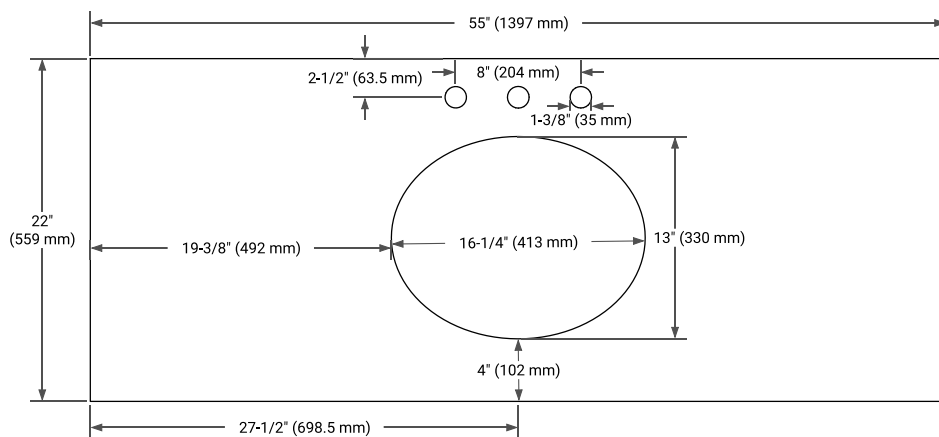

55" SINGLE OVAL SINK COUNTERTOP WITH 0.75 IN. THICKNESS

OVERALL DIMENSIONS

55" W x 22" D x 0.75" H

COUNTERTOP OPTIONS

FEATURES

- Solid countertop with mitered edges & seams
- Undermount white oval sink
- Pre-drilled for 8" widespread faucet

INCLUDED

- Countertop
- Matching Backsplash
- Oval Sink

COUNTERTOP PLAN VIEW