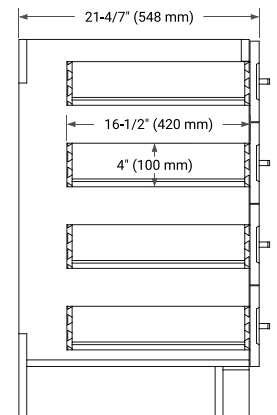

54" SINGLE SINK BASE CABINET

BASE CABINET DIMENSIONS

54" W x 21.6" D x 34.5" H

FEATURES

- Solid wood frame & plywood panels
- Dovetail drawers and joints
- Soft closing doors & drawers

HARDWARE FINISHES*

Brushed Nickel   Satin Brass   Matte Black   Polished Chrome

Hardware comes preinstalled with the illustrated option. Other finishes are available on our online store if you prefer a different one.

AVAILABLE COLORS

White   Grey   Midnight Blue

FRONT VIEW

SIDE VIEW

PLAN VIEW