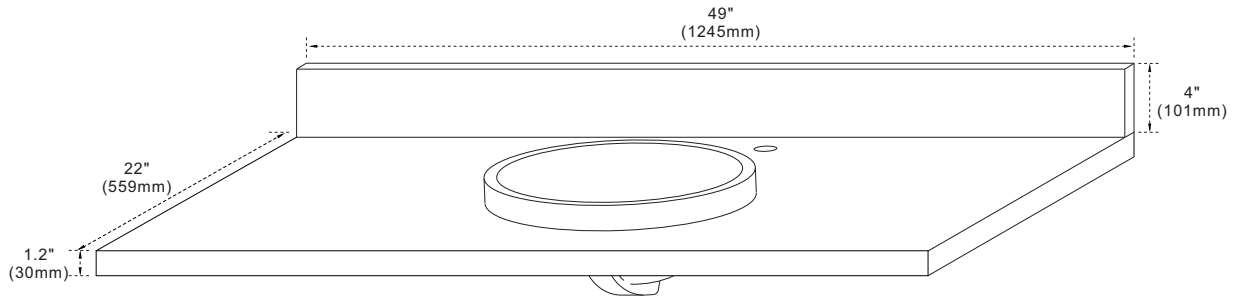

BELLATERRA HOME

Model: 430003-49 Countertop

Features

1. Single 18" round topmount sink cutout;
2. Single faucet hole;
3. 4" height backsplash (sold separately);
4. Thickness laminated to 1.2";

Colors / Finishes

- WM - Natural White Carrara marble;
- BG - Natural Black Galaxy Granite;
- GY - Natural Grey Granite;
- WE - White Engineer Stone;

Top view

Side view

NOTE: SINK STYLE, SHAPE, FAUCET HOLES, CUTOUT ON TOP, VANITY MAY VARY FROM THE PICTURE ABOVE. INSTRUCTIONAL PURPOSE ONLY.