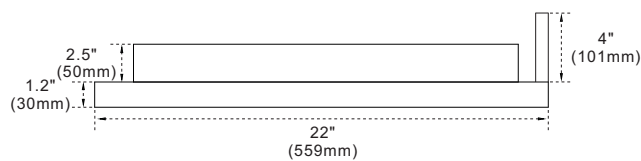

BELLATERRA HOME

Model: 430003-49 Countertop

Features

1. Single 18" round topmount sink cutout;
2. Single faucet hole;
3. 4" height backsplash (sold separately);
4. Thickness laminated to 1.2";

Colors / Finishes

- WM - Natural White Carrara marble;
- BG - Natural Black Galaxy Granite;
- GY - Natural Grey Granite;
- WE - White Engineer Stone;

Top view

Side view

NOTE: SINK STYLE, SHAPE, FAUCET HOLES, CUTOUT ON TOP, VANITY MAY VARY FROM THE PICTURE ABOVE. INSTRUCTIONAL PURPOSE ONLY.