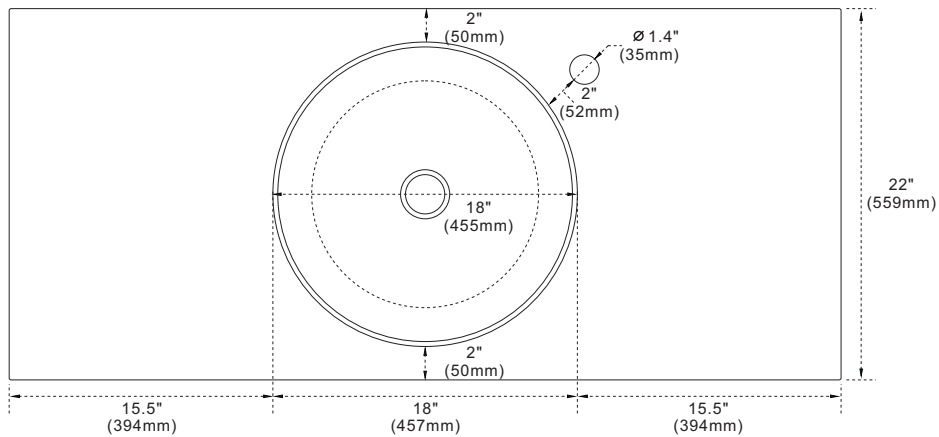

BELLATERRA HOME

Model: 430003-49 Countertop

Features

1. Single 18" round topmount sink cutout;
2. Single faucet hole;
3. 4" height backsplash (sold separately);
4. Thickness laminated to 1.2";

Colors / Finishes

- WM - Natural White Carrara marble;
- BG - Natural Black Galaxy Granite;
- GY - Natural Grey Granite;
- WE - White Engineer Stone;

Top view

Side view

NOTE: SINK STYLE, SHAPE, FAUCET HOLES, CUTOUT ON TOP, VANITY MAY VARY FROM THE PICTURE ABOVE. INSTRUCTIONAL PURPOSE ONLY.