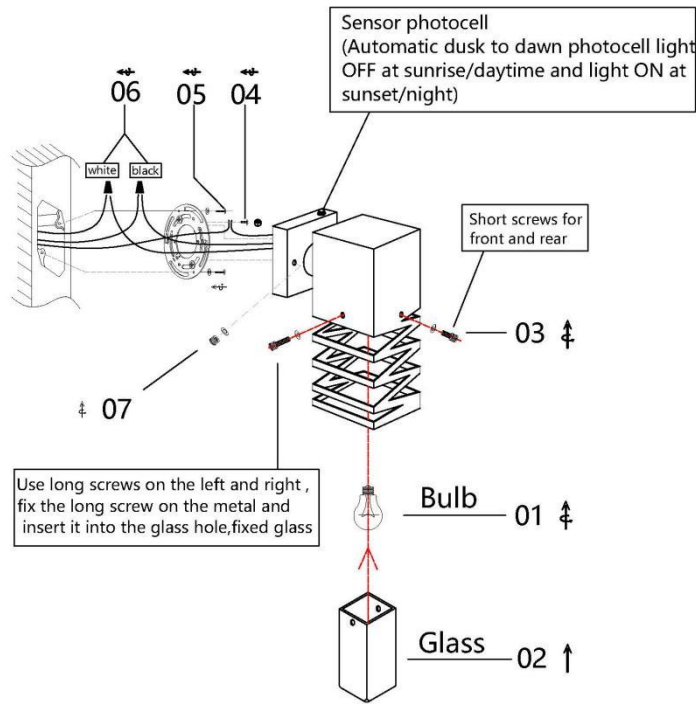

WIRE CONNECTION DIAGRAM

Wires meeting safety standards are required to connect the electrical circuit.

CAUTION: Risk of fire

Please read all instructions carefully. Before you proceed to install, make sure that the power supply is turned off and remains off until installation is completed.

PARTS INCLUDED

Code	Part Description	QTY
1	A60 light bulb(Not Included)	1
2	Glass lampshade	1
3	Phillips flat head screw	4
4	Green ground screw	1
5	Phillips flat head screw	2
6	Wire caps	2
7	Cover nut	2