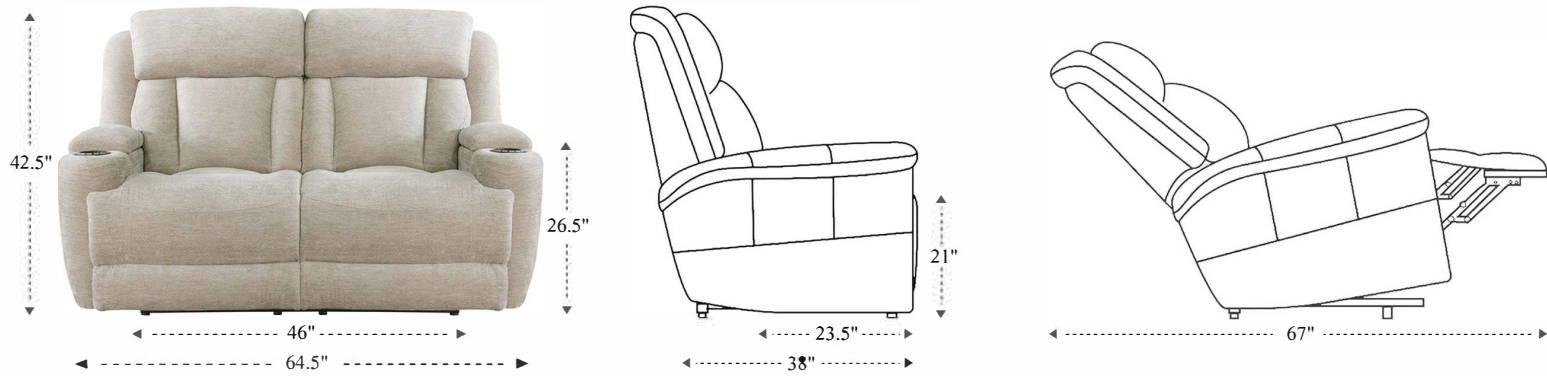

Power Reclining Sofa with Drop Down Console

Overall Dimensions	89.5" x 38" x 42.5"
Overall Width	89.5"
Overall Depth	38"
Overall Height	42.5"
Overall Weight	272.2 lbs.
Fully Reclined	67"
Distance from Wall	5"
Back of Seat to end of Chaise	43"
Leg Height (Distance from Foot Rest to Floor in Full Recline)	23"
Head Height (Distance from Headrest to Floor in Full Recline)	32"

Seat Width	23"
Seat Depth	23.5"
Seat Height	21"
Arm Width	8"
Arm Depth	18"
Arm Height	26.5"
Back Width	23.5"
Back Height	26"
Headrest Extended from Back	4"

Power Reclining Loveseat

Overall Dimensions	64.5" x 38" x 42.5"
Overall Width	64.5"
Overall Depth	38"
Overall Height	42.5"
Overall Weight	211.2 lbs.
Fully Reclined	67"
Distance from Wall	5"
Back of Seat to end of Chaise	43"
Leg Height (Distance from Foot Rest to Floor in Full Recline)	23"
Head Height (Distance from Headrest to Floor in Full Recline)	32"

Seat Width	23"
Seat Depth	23.5"
Seat Height	21"
Arm Width	8"
Arm Depth	18"
Arm Height	26.5"
Back Width	23.5"
Back Height	26"
Headrest Extended from Back	4"