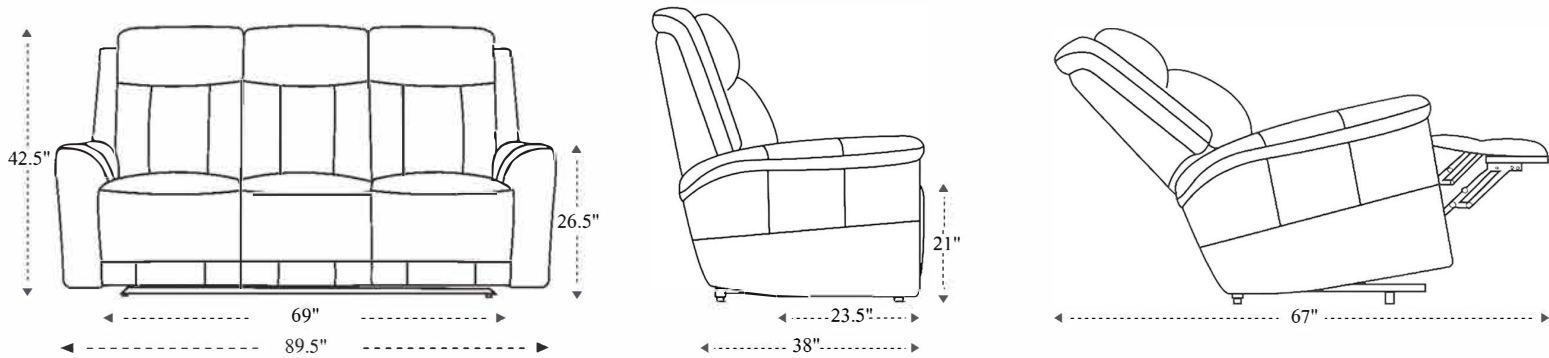

Power Reclining Sofa with Drop Down Console

Overall Dimensions	89.5" x 38" x 42.5"
Overall Width	89.5"
Overall Depth	38"
Overall Height	42.5"
Overall Weight	272.2 lbs.
Fully Reclined	67"
Distance from Wall	5"
Back of Seat to end of Chaise	43"
Leg Height (Distance from Foot Rest to Floor in Full Recline)	23"
Head Height (Distance from Headrest to Floor in Full Recline)	32"

Seat Width	23"
Seat Depth	23.5"
Seat Height	21"
Arm Width	8"
Arm Depth	18"
Arm Height	26.5"
Back Width	23.5"
Back Height	26"
Headrest Extended from Back	4"

Power Reclining Loveseat

Overall Dimensions	64.5" x 38" x 42.5"
Overall Width	64.5"
Overall Depth	38"
Overall Height	42.5"
Overall Weight	211.2 lbs.
Fully Reclined	67"
Distance from Wall	5"
Back of Seat to end of Chaise	43"
Leg Height (Distance from Foot Rest to Floor in Full Recline)	23"
Head Height (Distance from Headrest to Floor in Full Recline)	32"

Seat Width	23"
Seat Depth	23.5"
Seat Height	21"
Arm Width	8"
Arm Depth	18"
Arm Height	26.5"
Back Width	23.5"
Back Height	26"
Headrest Extended from Back	4"