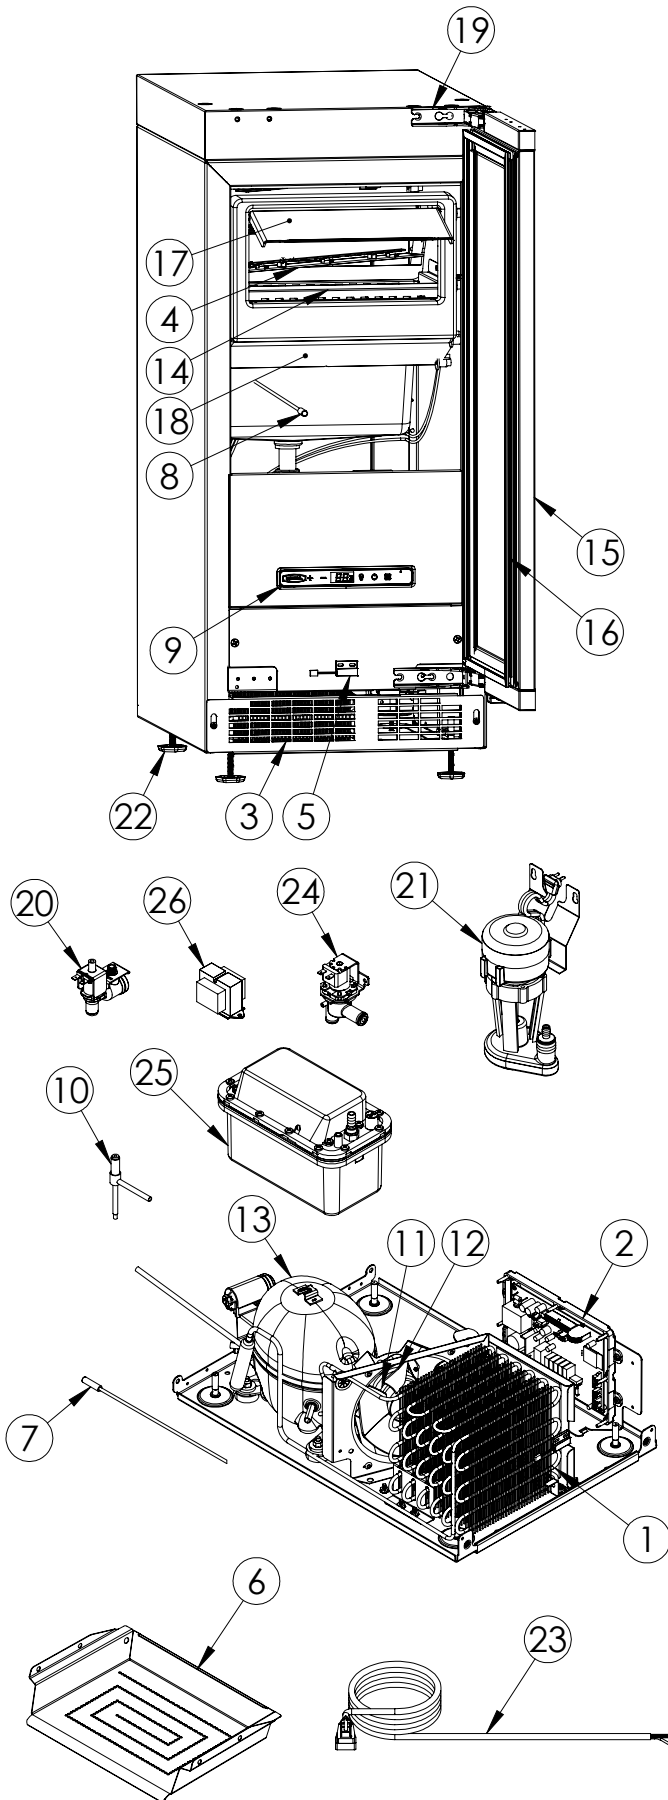

Service Parts List

marvelrefrigeration.com
616-754-5601

MPCP415-IS01A		
ITEM	DESCRIPTION	MARVEL P/N
1	CONDENSER ASSEMBLY	S41013912
2	MAIN CONTROL BOARD KIT	90-54002-54
3	GRILLE BLK	90-54056-01
4	LED LIGHT STRIP	S68178
5	REED SWITCH	S66010
6	EVAPORATOR ASSEMBLY	42249569
7	CONDENSER SENSOR	90-54013-00
8	THERMISTOR ASSEMBLY	S68092
9	UI DISPLAY KIT	S68167-01
10	HOT GAS VALVE	42249497
11	CONDENSER FAN MOTOR	42248161
12	CONDENSER FAN BLADE	42248160
13	COMPRESSOR ASSEMBLY	90-54006-00
14	GRID CUTTER	42249542
15	DOOR ASSEMBLY	90-54054-00
16	DOOR GASKET	S31580-052
17	FASCIA AND FASCIA DOOR	90-54004-00
18	DEFLECTOR	90-54000-00
19	HINGE PKG	90-54040-00
20	WATER SUPPLY VALVE	S41014084
21	CIRCULATION PUMP	42242980
22	LEG LEVELERS (4)	42243808
23	POWER CORD	S41050606
24	DRAIN VALVE	42249456
25	GRAVITY DRAIN TO DRAIN PUMP KIT	42249509
26	TRANSFORMER	S41050610
27	INVERTER COMPRESSOR *	90-54063-00
28	CLEAR ICE MACHINE CLEANER *	S41013789

* NOT PICTURED