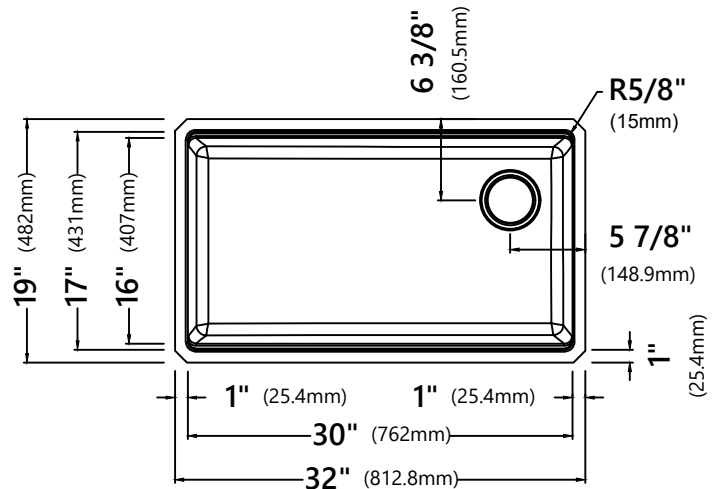

KGUW1-33

32 Inch Single Bowl Granite Undermount Kitchen Sink

Kräus®

SPECIFICATION SHEET

Sink Dimensions

Overall Dimensions: 32" x 19"

Bowl Dimensions: 30" x 16"

Sink Depth: 10"

Features

- Granite Composite
- Undermount Single Bowl Sink
- Required Minimum Cabinet Size: 36" Left to Right, 24" Front to Back
- Rear Off-Set Drain
- 3 1/2" Drain Opening

Accessories Included

- Cutting Board KCB-WS301SA
- Kitchen Sink Strainer ST-4
- Kitchen Rolling Mat KRM-11BL

Available Colors

- White

CODES/STANDARDS:

Product Certification

cUPC CSA B45.5/IAPMO Z124

NOTE: Although Kraus granite and quartz composite sinks are highly heat resistant, placing hot items right from the stove or oven directly into the sink may cause surface discoloration. Consider using a trivet or rolling mat for extremely hot items to avoid potential heat damage.

NOTE: It is not recommended to install this sink with a negative reveal. Doing so will prohibit the use of any workstation accessories as they will not fit.

Warranty

Kraus Limited Lifetime Warranty

see website for details www.kraususa.com