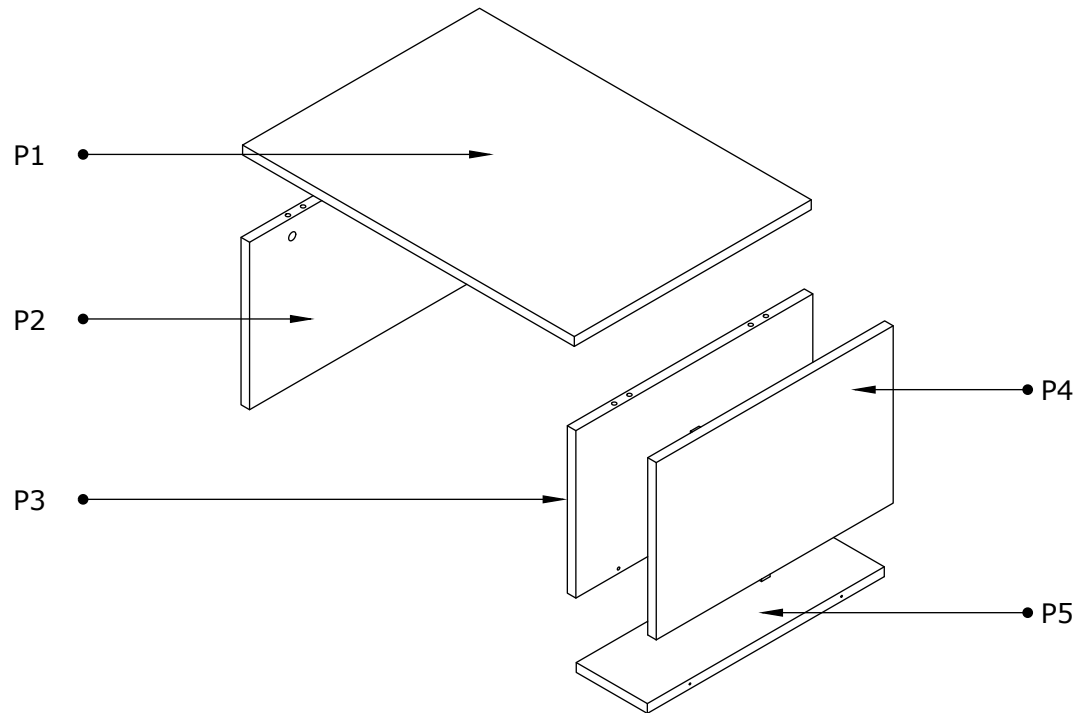

COFFEE TABLE

ASSEMBLY INSTRUCTIONS

COFFEE TABLE

ASSEMBLY INSTRUCTIONS

4*50 SCREW

8 Piece

ADHESIVE PLUG

8 Piece

Minifix Body

4 Piece

Dowel

4 Piece

Minifix Shaft

4 Piece

Minifix Plug

4 Piece