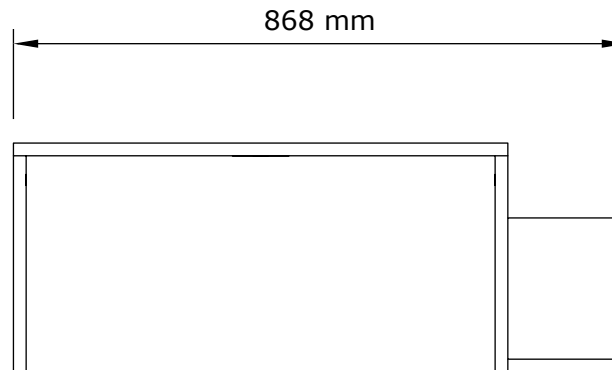

COFFEE TABLE

ASSEMBLY INSTRUCTIONS

COFFEE TABLE

ASSEMBLY INSTRUCTIONS

4*50 SCREW

8 Piece

ADHESIVE PLUG

8 Piece