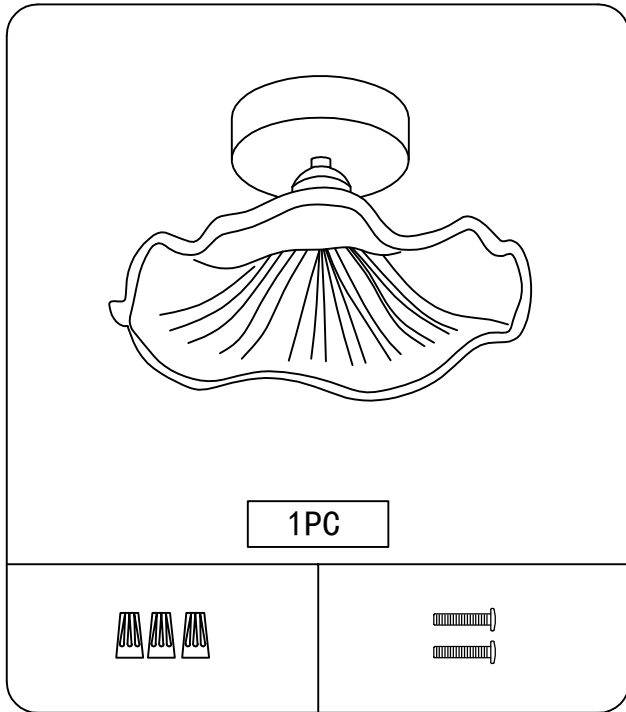

1-LIGHT CHANDELIER

EN

OPERATING INSTRUCTIONS

Thank you for your purchase! Before install the product, Please read this instruction carefully, and keep it for further reference.

1. PRODUCT PARAMETERS

Parameter	Description
Size	24*24*14cm
Weight	1.25Kg
Input Voltage	110V
Wattage	40W
Base Type	E26
Material	Metal/Glass