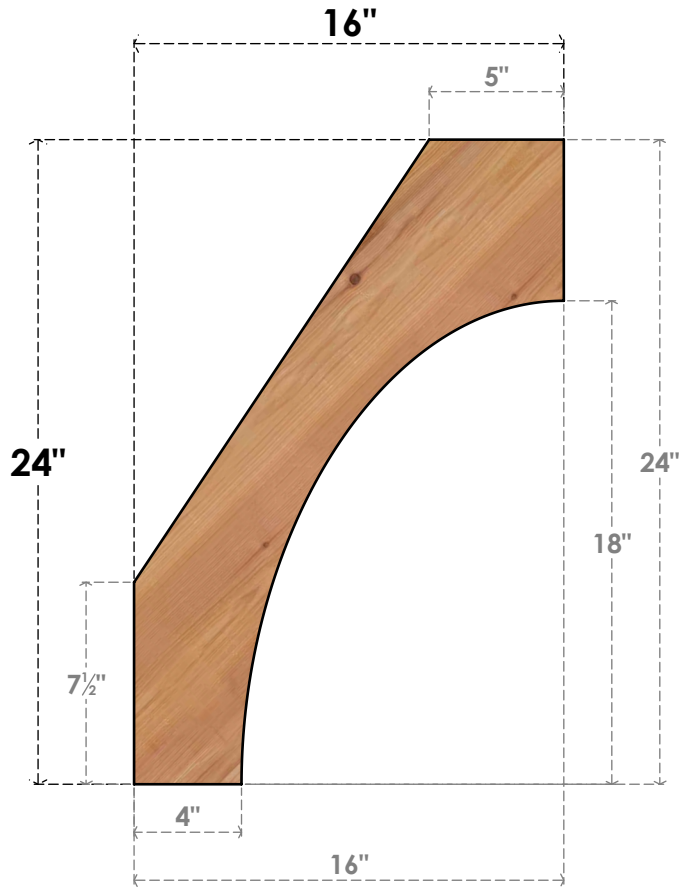

BRC04X16X24WTLOOSWR

3 1/2"W X 16"D X 24"H WESTLAKE SMOOTH BRACE, WESTERN RED CEDAR

SIDE

FRONT

EKENA MILLWORK
 2300 WEST MAIN ST.
 CLARKSVILLE, TX 75426
 TOLL FREE: 866-607-0453
 WWW.EKENAMILLWORK.COM

NOTES