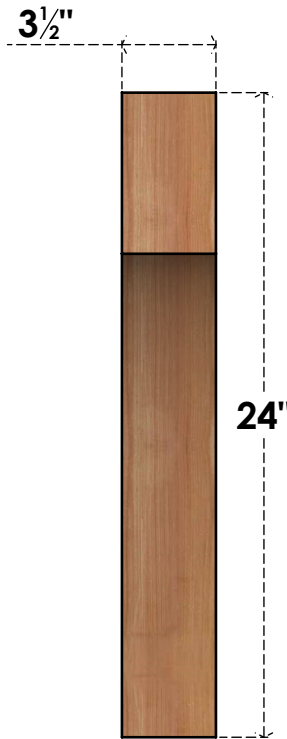

BRC04X16X24WTLOOSWR

3 1/2"W X 16"D X 24"H WESTLAKE SMOOTH BRACE, WESTERN RED CEDAR

SIDE

FRONT

EKENA MILLWORK
 2300 WEST MAIN ST.
 CLARKSVILLE, TX 75426
 TOLL FREE: 866-607-0453
 WWW.EKENAMILLWORK.COM

NOTES