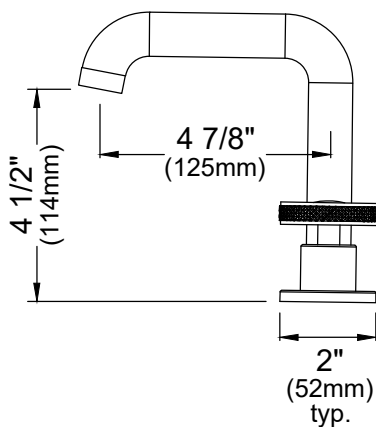

Finishes Available

MODEL	FINISH
KBF466C	Chrome
KBF466MB	Matte Black
KBF466SS	Stainless Steel