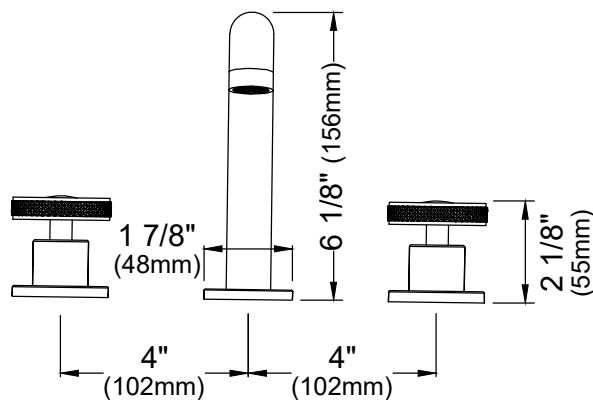

Finishes Available

MODEL	FINISH
KBF466C	Chrome
KBF466MB	Matte Black
KBF466SS	Stainless Steel