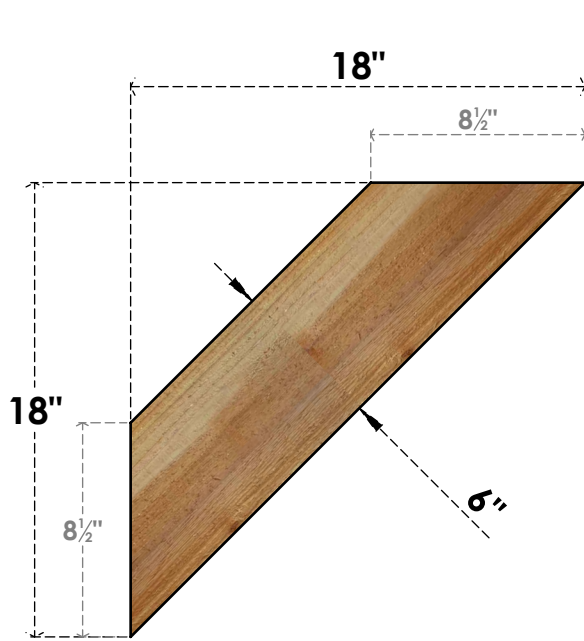

BRC06X18X18TRA00RWR

6"W X 18"D X 18"H TRADITIONAL ROUGH SAWN BRACE, WESTERN RED CEDAR

SIDE

FRONT

EKENA MILLWORK
2300 WEST MAIN ST.
CLARKSVILLE, TX 75426
TOLL FREE: 866-607-0453
WWW.EKENAMILLWORK.COM

NOTES

1. INSTALLATION TO BE COMPLETED IN ACCORDANCE WITH MANUFACTURER'S SPECIFICATIONS.
2. DRAWING MAY NOT BE TO SCALE
3. THIS DRAWING IS INTENDED FOR DESIGN AND PLANNING PURPOSES ONLY.
4. ALL INFORMATION CONTAINED HEREIN WAS CURRENT AT THE TIME OF DEVELOPMENT BUT MUST BE REVIEWED AND APPROVED BY THE PRODUCT MANUFACTURER TO BE CONSIDERED ACCURATE.
5. PRODUCTS ARE NOT KILN DRIED. THIS ITEM IS UNIQUE AND WILL CONTAIN THE NATURAL VARIATIONS THAT THE WOOD SPECIES OFFERS. THIS MAY RESULT IN VARIATIONS UP TO 1/4"