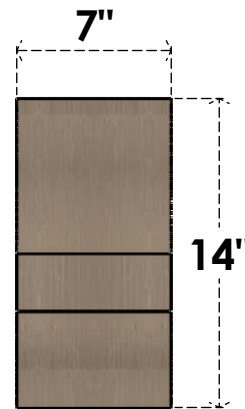

# ITEM NUMBER: CORU07X21X14RIDRCPR

7"W X 21"D X 14"H SERIES 3 CLASSIC RIDGEWOOD ROUGH CEDAR  
TIMBERTHANE FAUX WOOD CORBEL, PRIMED

**SIDE PROFILE**

**FRONT PROFILE**

**ISOMETRIC**

EKENA MILLWORK  
2300 WEST MAIN ST.  
CLARKSVILLE, TX 75426  
TOLL FREE: 866-607-0453  
WWW.EKENAMILLWORK.COM