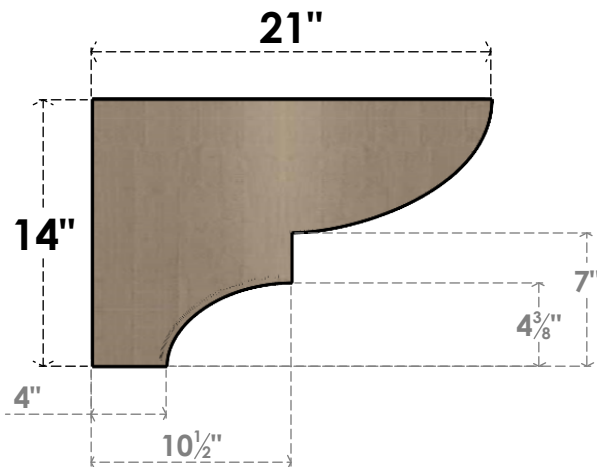

# ITEM NUMBER: CORU07X21X14RIDRCPR

7"W X 21"D X 14"H SERIES 3 CLASSIC RIDGEWOOD ROUGH CEDAR  
TIMBERTHANE FAUX WOOD CORBEL, PRIMED

**SIDE PROFILE**

**FRONT PROFILE**

**ISOMETRIC**

EKENA MILLWORK  
2300 WEST MAIN ST.  
CLARKSVILLE, TX 75426  
TOLL FREE: 866-607-0453  
WWW.EKENAMILLWORK.COM

NOTES

1. INSTALLATION TO BE COMPLETED IN ACCORDANCE WITH MANUFACTURER'S SPECIFICATIONS.
2. DRAWING MAY NOT BE TO SCALE
3. THIS DRAWING IS INTENDED FOR DESIGN AND PLANNING PURPOSES ONLY.
4. ALL INFORMATION CONTAINED HEREIN WAS CURRENT AT THE TIME OF DEVELOPMENT BUT MUST BE REVIEWED AND APPROVED BY THE PRODUCT MANUFACTURER TO BE CONSIDERED ACCURATE.
5. TIMBERTHANE ARCHITECTURAL PRODUCTS ARE MADE FROM HIGH DENSITY URETHANE AND COME FACTORY PRIMED