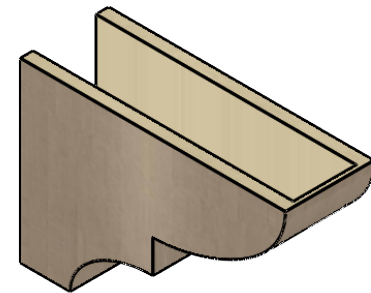

# ITEM NUMBER: CORU07X21X14RIDRCPR

7"W X 21"D X 14"H SERIES 3 CLASSIC RIDGEWOOD ROUGH CEDAR  
TIMBERTHANE FAUX WOOD CORBEL, PRIMED

**SIDE PROFILE**

**FRONT PROFILE**

**ISOMETRIC**

EKENA MILLWORK  
2300 WEST MAIN ST.  
CLARKSVILLE, TX 75426  
TOLL FREE: 866-607-0453  
WWW.EKENAMILLWORK.COM

NOTES

1. INSTALLATION TO BE COMPLETED IN ACCORDANCE WITH MANUFACTURER'S SPECIFICATIONS.
2. DRAWING MAY NOT BE TO SCALE
3. THIS DRAWING IS INTENDED FOR DESIGN AND PLANNING PURPOSES ONLY.
4. ALL INFORMATION CONTAINED HEREIN WAS CURRENT AT THE TIME OF DEVELOPMENT BUT MUST BE REVIEWED AND APPROVED BY THE PRODUCT MANUFACTURER TO BE CONSIDERED ACCURATE.
5. TIMBERTHANE ARCHITECTURAL PRODUCTS ARE MADE FROM HIGH DENSITY URETHANE AND COME FACTORY PRIMED