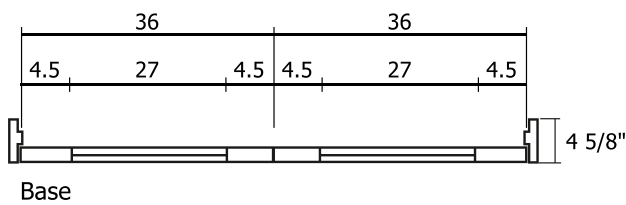

Prehung Double Door (Double Panel)

SKU# RID-72-80-2W-MB-T

Double Prehung Door

SKU Name	RID-72-80-2W-MB-T
Style	Double Panel
Material	Composite Wood
Height	80 inches (6/8)
Width	72 inches (6/0)
Thickness	1.375 inches
Framing Type	Prehung
Hinge Color/Finish	Black
Rough Opening Height	82 inches
Rough Opening Width	74.25 inches