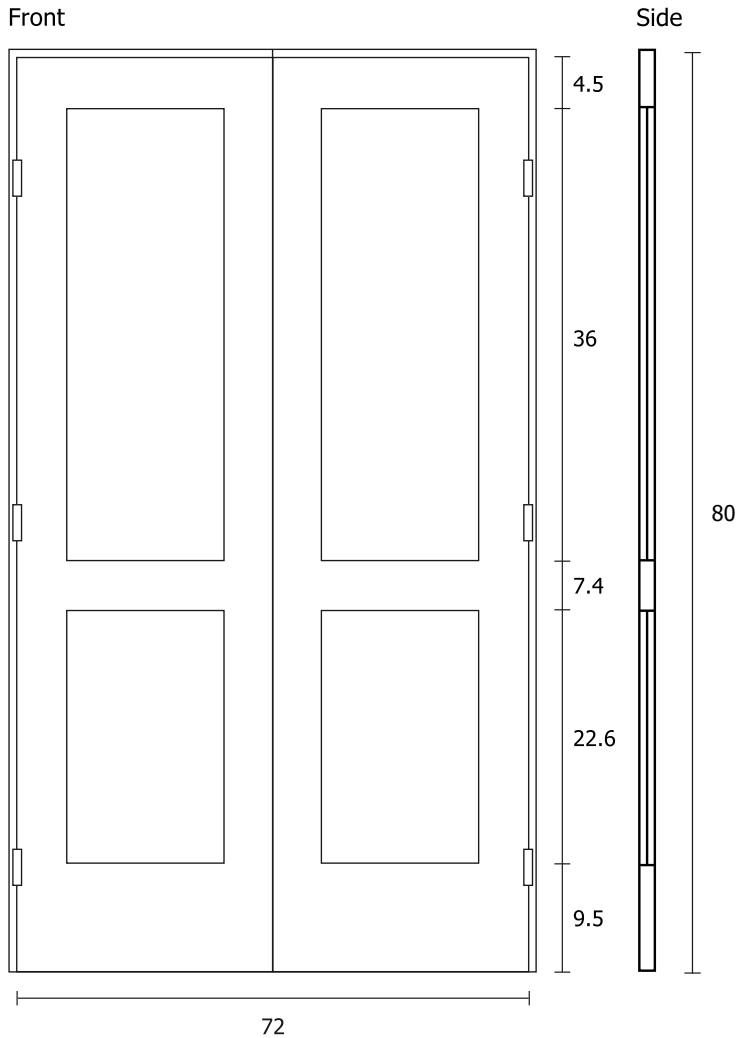

Prehung Double Door (Double Panel)

SKU# RID-72-80-2W-MB-T

Double Prehung Door

SKU Name	RID-72-80-2W-MB-T
Style	Double Panel
Material	Composite Wood
Height	80 inches (6/8)
Width	72 inches (6/0)
Thickness	1.375 inches
Framing Type	Prehung
Hinge Color/Finish	Black
Rough Opening Height	82 inches
Rough Opening Width	74.25 inches