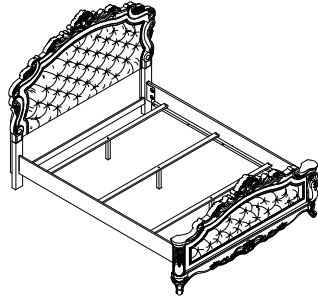

ASSEMBLY INSTRUCTION

ITEM#: 27440Q-HB/ 27441Q-FB/ 27442EK/Q-R

DESCRIPTION: QUEEN BED

Thank you for purchasing this quality product. Be sure to check all packing materials carefully for small parts, which may have come loose inside the carton during shipment. Identify and count all parts

HARDWARE LIST			
NO.	Drawing	Description	Q'ty
A		Threaded Bolt (Ø5/16"X3-1/2")	8pcs
B		Flat washer (Ø28x14.5x7.5)	8pcs
C		Hex Nut (Ø5/16")	8pcs
D		Ø5/16" Wrench(12mm)	1pc
E		Wood screw Ø8x1-1/4"	8pcs

PARTS LIST:

HEADBOARD: 1PC	FOOTBOARD: 1PC	SIDE RAIL: 2PCS	SLATS : 3PCS	SUPPORT LEGS: 3PCS

CLEANING INSTRUCTION

Clean the Queen Bed surface with a furniture polish and a soft cloth.

Made in Vietnam