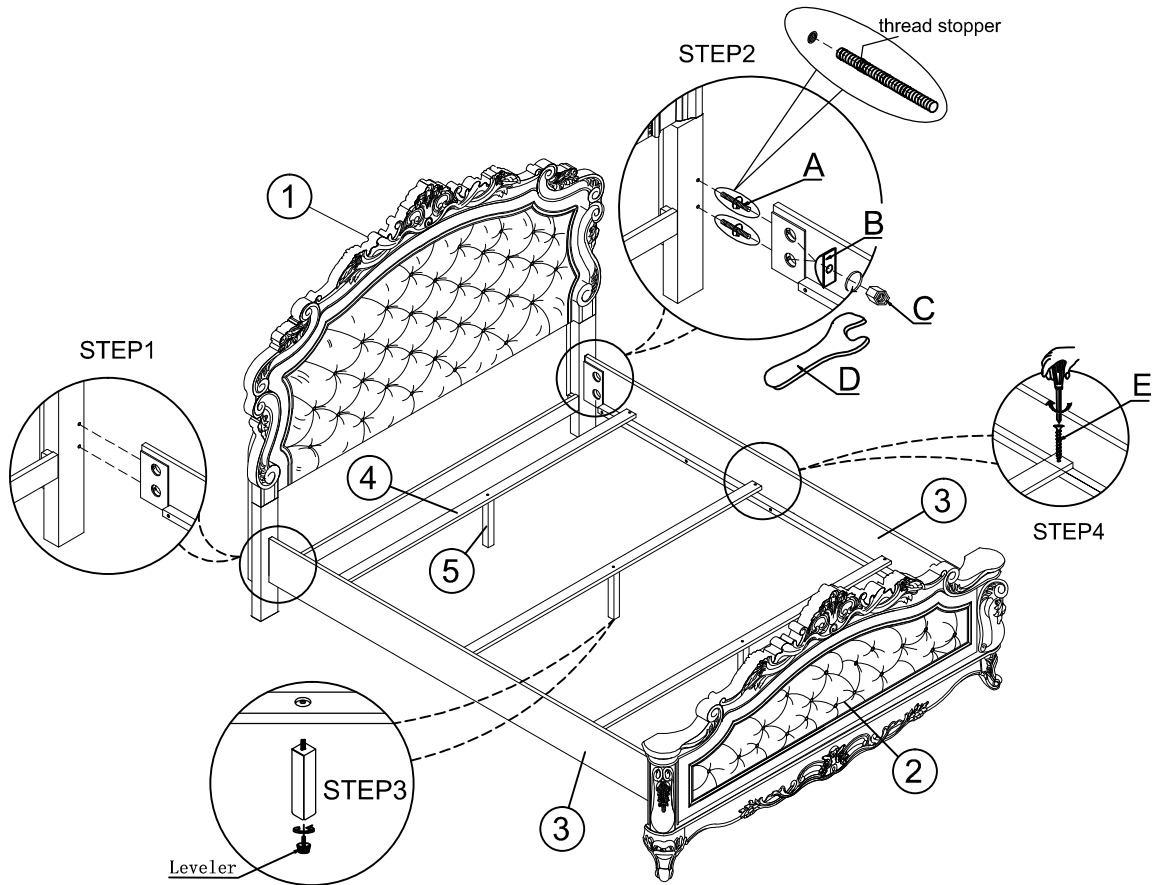

ASSEMBLY INSTRUCTION

ITEM#: 27440Q-HB/ 27441Q-FB/ 27442EK/Q-R

DESCRIPTION: QUEEN BED

Thank you for purchasing this quality product. Be sure to check all packing materials carefully for small parts, which may have come loose inside the carton during shipment. Identify and count all parts

HARDWARE LIST			
NO.	Drawing	Description	Q'ty
A		Threaded Bolt (Ø5/16"X3-1/2")	8pcs
B		Flat washer (Ø28x14.5x7.5)	8pcs
C		Hex Nut (Ø5/16")	8pcs
D		Ø5/16" Wrench(12mm)	1pc
E		Wood screw Ø8x1-1/4"	8pcs

PARTS LIST:

HEADBOARD: 1PC	FOOTBOARD: 1PC	SIDE RAIL: 2PCS	SLATS : 3PCS	SUPPORT LEGS: 3PCS

CLEANING INSTRUCTION

Clean the Queen Bed surface with a furniture polish and a soft cloth.

Made in Vietnam