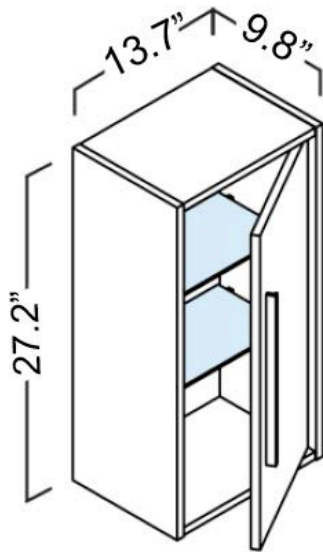

Lotus COL02

Features

- Bathroom Cabinet
- Wall-hung design offers a clean, streamlined look
- Soft closing door
- Three-tier shelf (includes two glass shelves)
- Fully assembled
- Structure and front made of engineered wood in wood finishes and high gloss lacquered
- Hidden hanging bracket directly assembled with great resistance and depth regulations
- Handle integrated in front of furniture
- Reversible Opening (Can be Installed with a Left or Right Hinge)
- Made in Spain

Codes & Standards:

- CARB2 Compliant and Certified
- TSCA Compliant and Certified

* WS Bath Collections reserves the right to revise dimensions or information on this sheet without notice

Collection Lotus	Model Lotus COL02	Dimensions Metric <i>1 inch = 2.54 cm</i> <i>1 inch = 25.4 mm</i>	 1051 Lea Drive - Collegeville, PA 19426 Tel. 215 513 9400 - Fax 610 831 0215 www.ws bathcollections.com - info@ws bathcollectins.com
------------------------------	-------------------------------	---	---

Technical information

Soft close

Glass shelf

Reversible rotating door

Collection | Lotus

Model | Lotus COL02

Dimensions Metric
1 inch = 2.54 cm
1 inch = 25.4 mm

1051 Lea Drive - Collegeville, PA 19426
Tel. 215 513 9400 - Fax 610 831 0215
www.ws bathcollections.com - info@ws bathcollectins.com