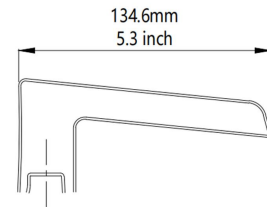

Dimension/Specification

Drain

hose

Sku No. 3002