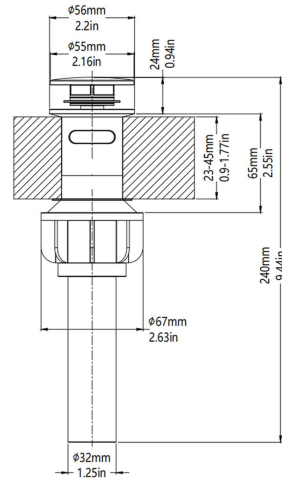

Dimension/Specification

Drain

hose

Sku No. 3002