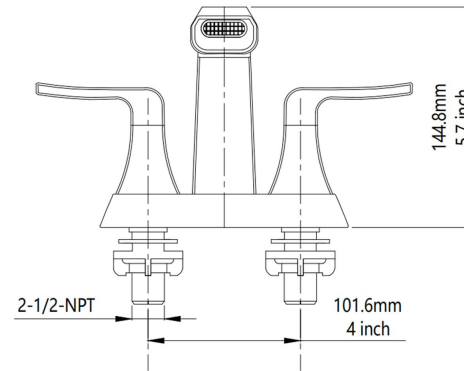

Dimension/Specification

Drain

hose

Sku No. 3002