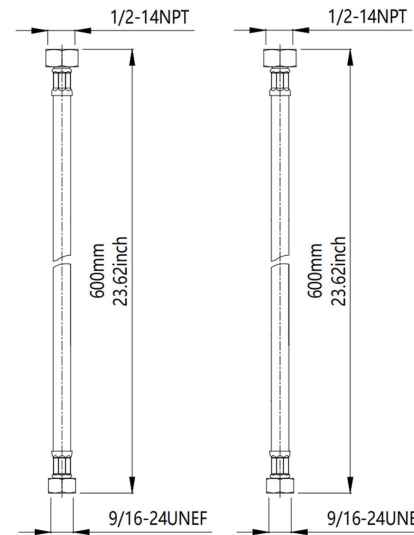

Dimension/Specification

Drain

hose

Sku No. 3002